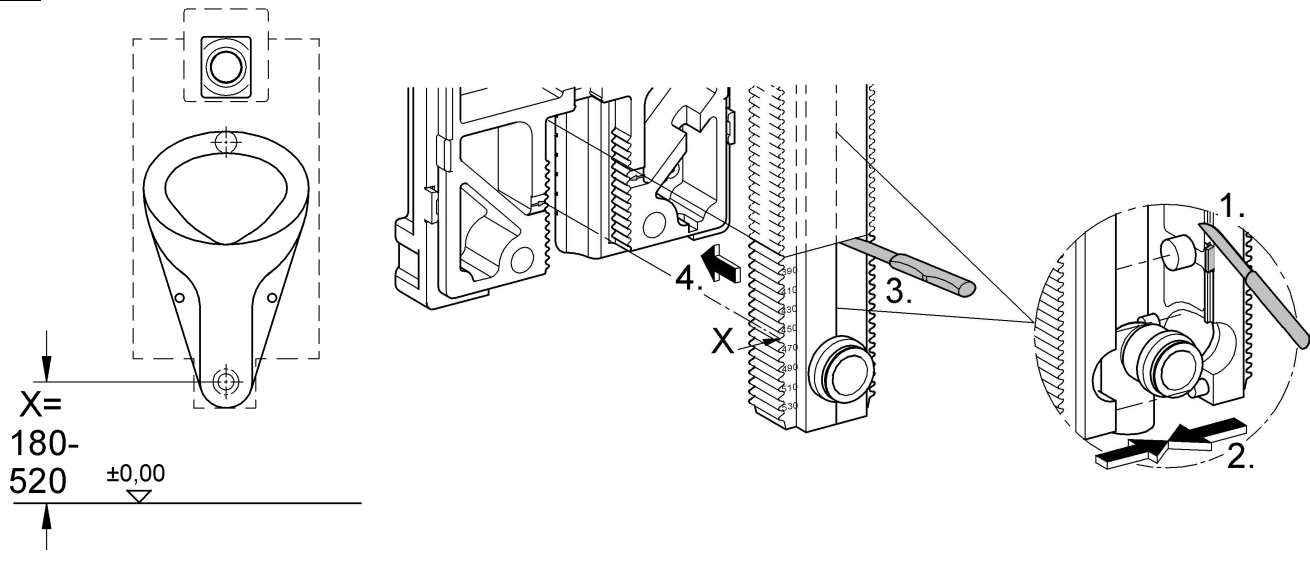

38 785

Uniset

**Uniset**

Design & Quality Engineering GROHE Germany

96.711.031/ÄM 214347/02.10

**GROHE**  
  
ENJOY WATER®

6

7