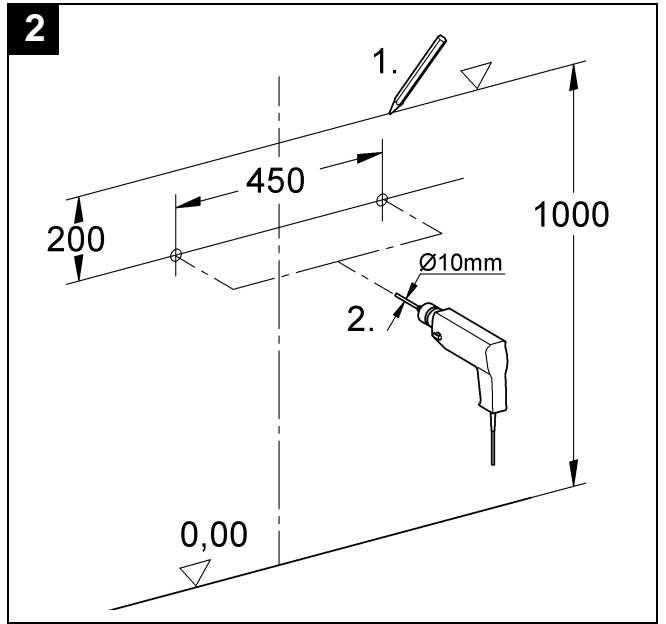

38 785

Uniset

**Uniset**

Design & Quality Engineering GROHE Germany

96.711.031/ÄM 214347/02.10

**GROHE**  
  
ENJOY WATER®

6

7