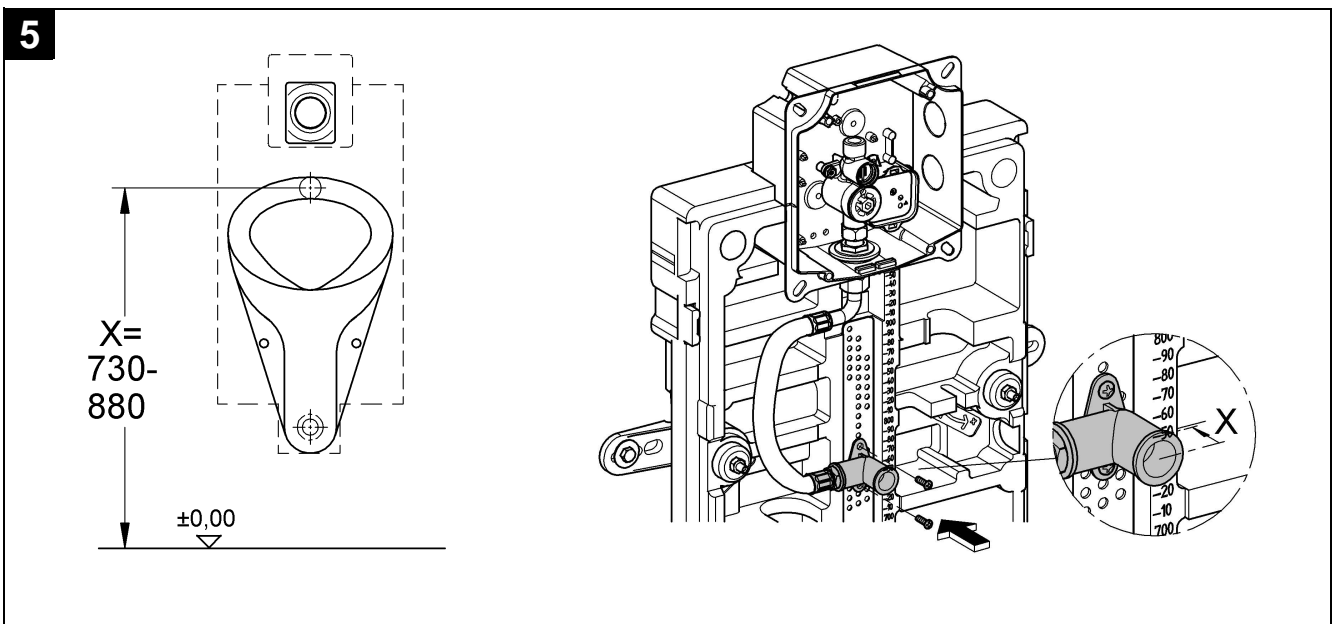

38 785

Uniset

**Uniset**

Design & Quality Engineering GROHE Germany

96.711.031/ÄM 214347/02.10

**GROHE**  
  
ENJOY WATER®

6

7