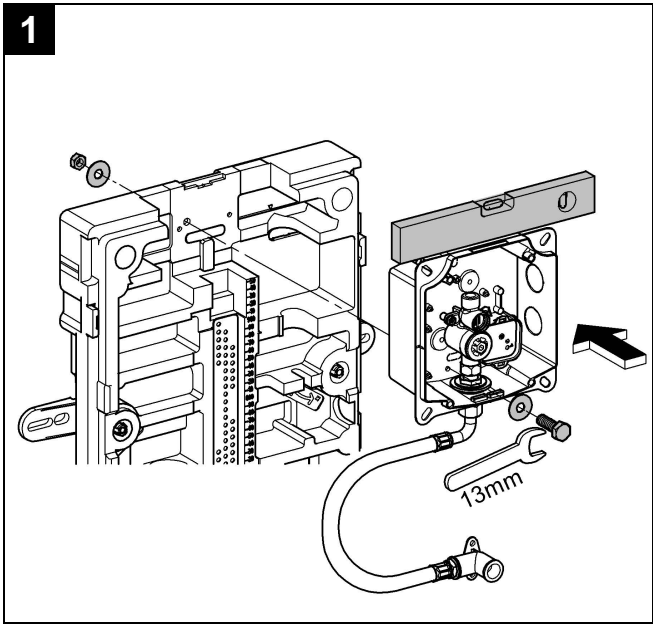

38 785

Uniset

**Uniset**

Design & Quality Engineering GROHE Germany

96.711.031/ÄM 214347/02.10

**GROHE**  
  
ENJOY WATER®

6

7