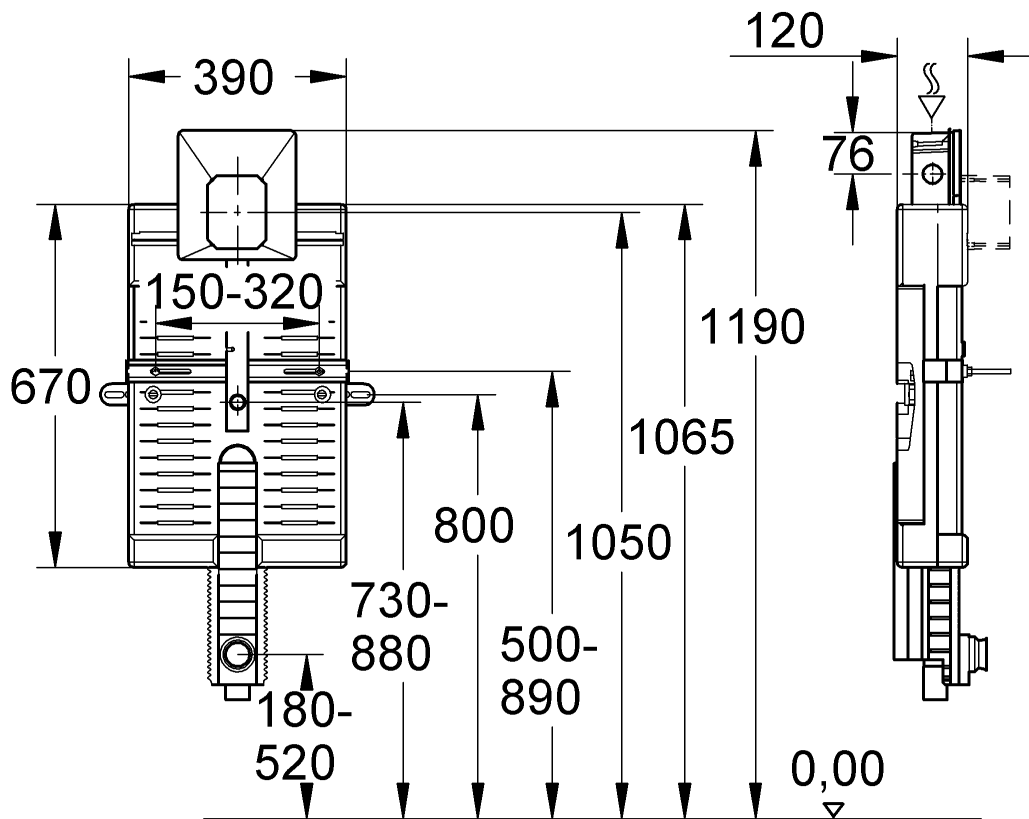

38 785

Uniset

**Uniset**

Design & Quality Engineering GROHE Germany

96.711.031/ÄM 214347/02.10

**GROHE**  
  
ENJOY WATER®

6

7