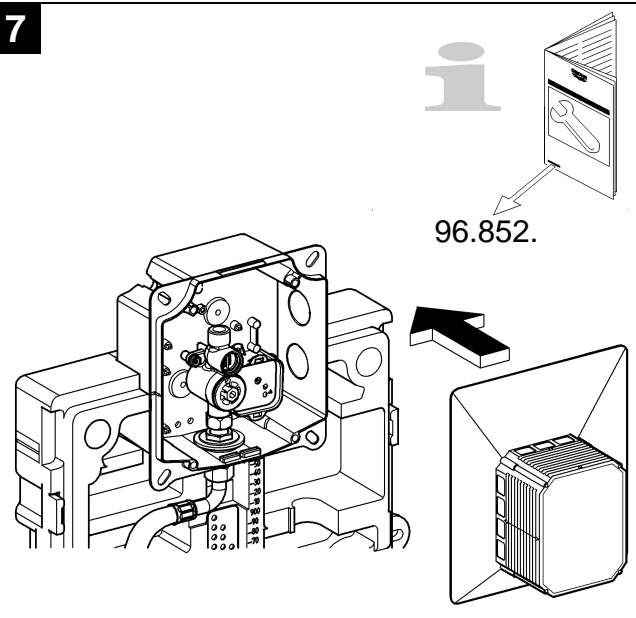

38 785

Uniset

**Uniset**

Design & Quality Engineering GROHE Germany

96.711.031/ÄM 214347/02.10

**GROHE**  
  
ENJOY WATER®

6

7