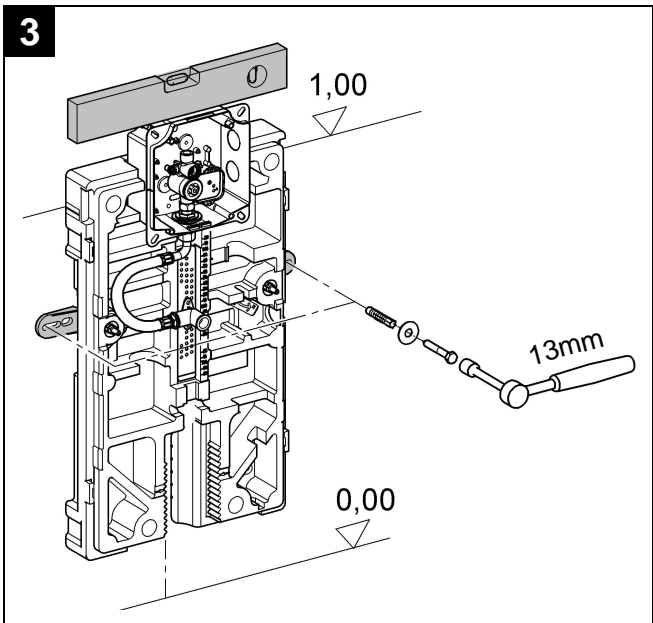

38 785

Uniset

**Uniset**

Design & Quality Engineering GROHE Germany

96.711.031/ÄM 214347/02.10

**GROHE**  
  
ENJOY WATER®

6

7