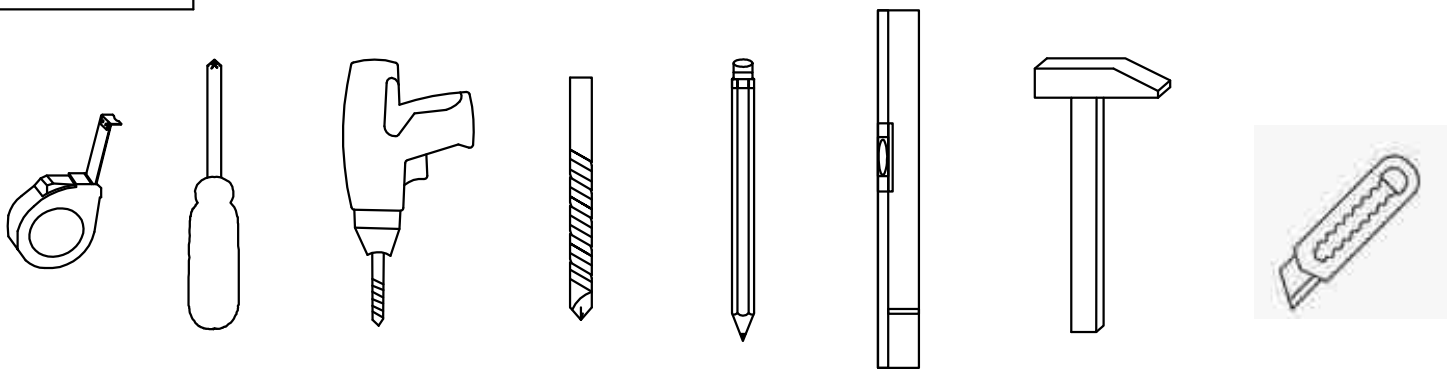

Montageanleitung

DE

# SYSTEM

AM-TVB-604-00

Astor Marek Plewa, Leśna 2 89-200 Kowalewo Polen

 01 x12	 02 x12	 03 x12	 04 x4	 05 x4	 06 x4	 4,0 x 13 07 x12
 08 x2	 M4x10 mm 09 x2	 10 x3	 4,0 x 27 11 x6	 12 x4	 3,5 x 16 13 x16	 L=500 mm 14 x1
				 GLUE 15 x1	 16 x18	 17 x6