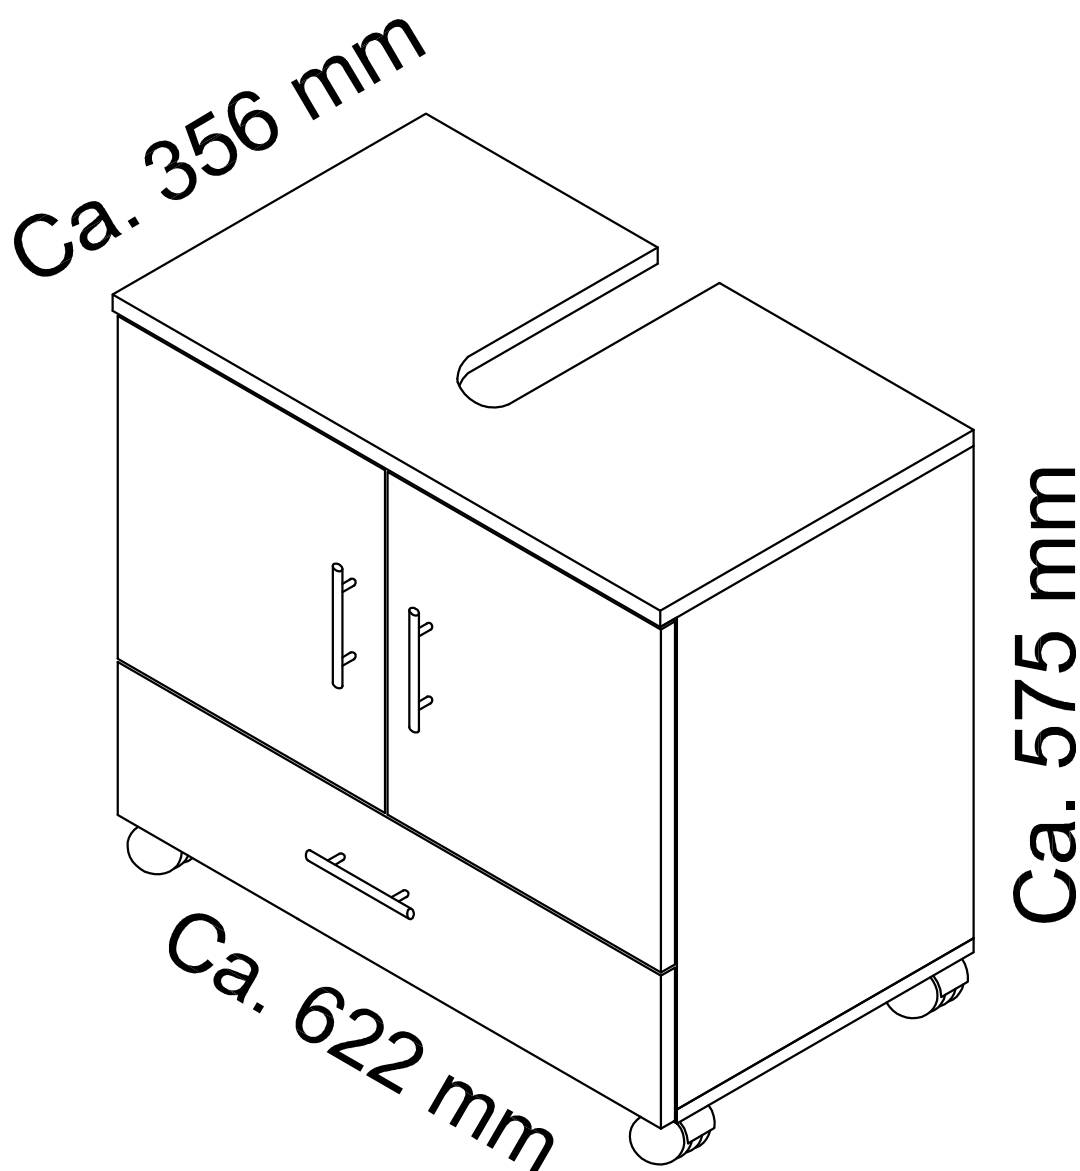

# SYSTEM

AM-TVB-604-00

Astor Marek Plewa, Leśna 2 89-200 Kowalewo Polen

 01 x12	 02 x12	 03 x12	 04 x4	 05 x4	 06 x4	 4,0 x 13 07 x12
 08 x2	 M4x10 mm 09 x2	 10 x3	 4,0 x 27 11 x6	 12 x4	 3,5 x 16 13 x16	 L=500 mm 14 x1
				 GLUE 15 x1	 16 x18	 17 x6