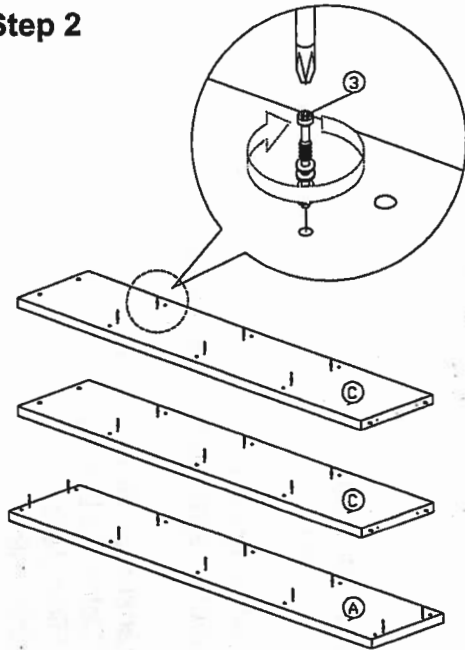

KUBOX

Assembly Instruction

Model : KUBOS 4040

Hardware List			
No.	SHAPE	DESCRIPTION	Qty.
1		8x25mm Dowel	32Pcs
2		8x50mm Dowel	18Pcs
3		15MM Myfix Mini Fix	22Sets
4		15MM Mini Fix Cap	4Pcs
5		15MM Mini Fix Cap	6Pcs
6		M3.5x16mm Screw	15Pcs
7		M4x65mm Screw	10Pcs
8		Plastic Sofa Leg	5Pcs

PART LIST

Step 1

Step 2

Step 3

Step 4

Step 5