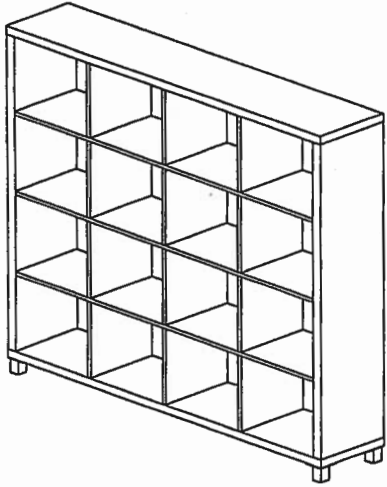

# Assembly Instruction

Model : KUBOS 4040

Hardware List			
No.	SHAPE	DESCRIPTION	Qty.
1		8x25mm Dowel	32Pcs
2		8x50mm Dowel	18Pcs
3		15MM Myfix Mini Fix	22Sets
4		15MM Mini Fix Cap	4Pcs
5		15MM Mini Fix Cap	6Pcs
6		M3.5x16mm Screw	15Pcs
7		M4x65mm Screw	10Pcs
8		Plastic Sofa Leg	5Pcs

## PART LIST