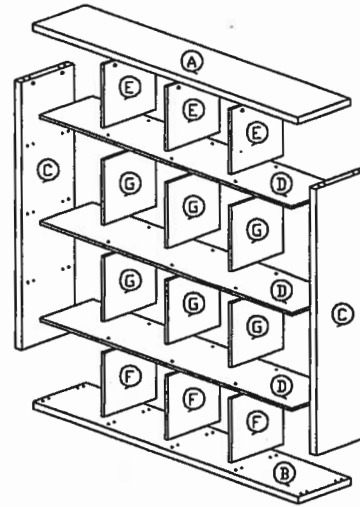

# Assembly Instruction

Model : KUBOS 4040

Hardware List			
No.	SHAPE	DESCRIPTION	Qty.
1		8x25mm Dowel	32Pcs
2		8x50mm Dowel	18Pcs
3		15MM Myfix Mini Fix	22Sets
4		15MM Mini Fix Cap	4Pcs
5		15MM Mini Fix Cap	6Pcs
6		M3.5x16mm Screw	15Pcs
7		M4x65mm Screw	10Pcs
8		Plastic Sofa Leg	5Pcs

## PART LIST