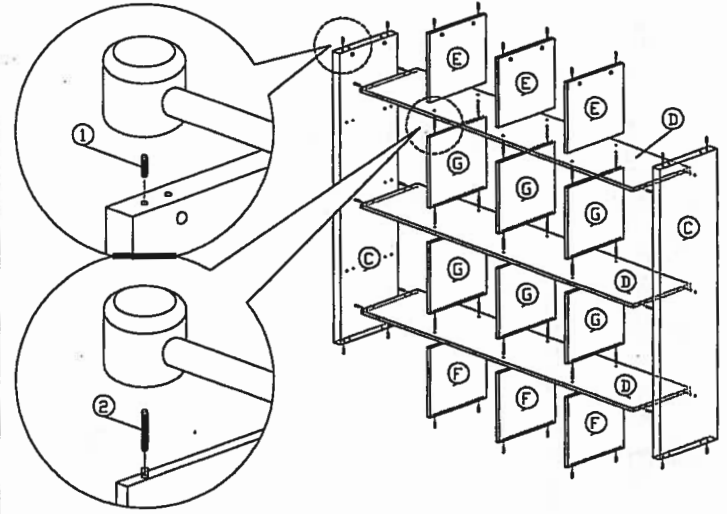

KUBOX

Assembly Instruction

Model : KUBOS 4040

Hardware List			
No.	SHAPE	DESCRIPTION	Qty.
1		8x25mm Dowel	32Pcs
2		8x50mm Dowel	18Pcs
3		15MM Myfix Mini Fix	22Sets
4		15MM Mini Fix Cap	4Pcs
5		15MM Mini Fix Cap	6Pcs
6		M3.5x16mm Screw	15Pcs
7		M4x65mm Screw	10Pcs
8		Plastic Sofa Leg	5Pcs

PART LIST

Step 1

Step 2

Step 3

Step 4

Step 5