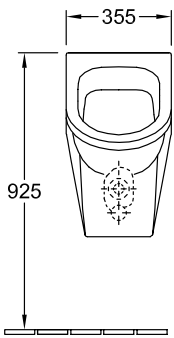

### 1 . POSITION

<b>Model</b>	<b>557425</b>
Collection	Architectura
PROJECTS	 PLUS
Width	355 mm
Height	620 mm
Depth	385 mm
Weight	18,55 kg
description	previously Omnia Architectura splash-reducing, with ceramic strainer Sanitary porcelain fastening set included EN 13407
Flush volume	1 l
Target	with target
Inlet	concealed water inlet
material	Sanitary porcelain
Specification texts	Architectura; Siphonic urinal; previously Omnia Architectura; Sanitary porcelain; Size: 355 x 620 x 385 mm; Oval; splash-reducing, with ceramic strainer; Flush volume: 1 l; fastening set included; EN 13407; with target

## COLOURS

White Alpin	55742501	4047289402565
White Alpin CeramicPlus	557425R1	4047289402589

TECHNICAL DRAWINGS

**557425**

\* We recommend installation at a height suitable for the average user!

\* We recommend installation at a height suitable for the average user!

TECHNICAL DRAWINGS

**557425**

\* We recommend installation at a height suitable for the average user!

\* We recommend installation at a height suitable for the average user!