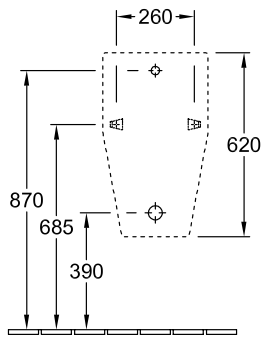

### 1 . POSITION

<b>Model</b>	<b>557425</b>
Collection	Architectura
PROJECTS	 PLUS
Width	355 mm
Height	620 mm
Depth	385 mm
Weight	18,55 kg
description	previously Omnia Architectura splash-reducing, with ceramic strainer Sanitary porcelain fastening set included EN 13407
Flush volume	1 l
Target	with target
Inlet	concealed water inlet
material	Sanitary porcelain
Specification texts	Architectura; Siphonic urinal; previously Omnia Architectura; Sanitary porcelain; Size: 355 x 620 x 385 mm; Oval; splash-reducing, with ceramic strainer; Flush volume: 1 l; fastening set included; EN 13407; with target

## COLOURS

White Alpin	55742501	4047289402565
White Alpin CeramicPlus	557425R1	4047289402589

TECHNICAL DRAWINGS

**557425**

\* We recommend installation at a height suitable for the average user!

\* We recommend installation at a height suitable for the average user!