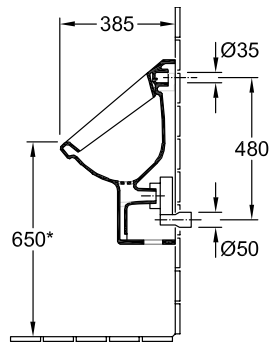

### 1 . POSITION

<b>Model</b>	<b>557425</b>
Collection	Architectura
PROJECTS	 PLUS
Width	355 mm
Height	620 mm
Depth	385 mm
Weight	18,55 kg
description	previously Omnia Architectura splash-reducing, with ceramic strainer Sanitary porcelain fastening set included EN 13407
Flush volume	1 l
Target	with target
Inlet	concealed water inlet
material	Sanitary porcelain
Specification texts	Architectura; Siphonic urinal; previously Omnia Architectura; Sanitary porcelain; Size: 355 x 620 x 385 mm; Oval; splash-reducing, with ceramic strainer; Flush volume: 1 l; fastening set included; EN 13407; with target

## COLOURS

White Alpin	55742501	4047289402565
White Alpin CeramicPlus	557425R1	4047289402589

TECHNICAL DRAWINGS

**557425**

\* We recommend installation at a height suitable for the average user!

\* We recommend installation at a height suitable for the average user!

TECHNICAL DRAWINGS

**557425**

\* We recommend installation at a height suitable for the average user!

\* We recommend installation at a height suitable for the average user!