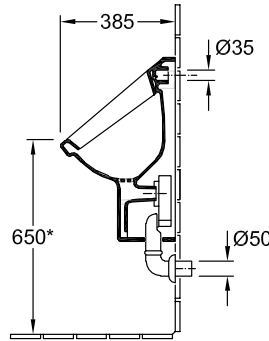

### 1 . POSITION

<b>Model</b>	<b>557425</b>
Collection	Architectura
PROJECTS	 PLUS
Width	355 mm
Height	620 mm
Depth	385 mm
Weight	18,55 kg
description	previously Omnia Architectura splash-reducing, with ceramic strainer Sanitary porcelain fastening set included EN 13407
Flush volume	1 l
Target	with target
Inlet	concealed water inlet
material	Sanitary porcelain
Specification texts	Architectura; Siphonic urinal; previously Omnia Architectura; Sanitary porcelain; Size: 355 x 620 x 385 mm; Oval; splash-reducing, with ceramic strainer; Flush volume: 1 l; fastening set included; EN 13407; with target

## COLOURS

White Alpin	55742501	4047289402565
White Alpin CeramicPlus	557425R1	4047289402589

TECHNICAL DRAWINGS

**557425**

\* We recommend installation at a height suitable for the average user!

\* We recommend installation at a height suitable for the average user!

TECHNICAL DRAWINGS

**557425**

\* We recommend installation at a height suitable for the average user!

\* We recommend installation at a height suitable for the average user!