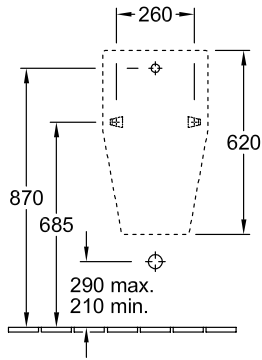

### 1 . POSITION

<b>Model</b>	<b>557425</b>
Collection	Architectura
PROJECTS	 PLUS
Width	355 mm
Height	620 mm
Depth	385 mm
Weight	18,55 kg
description	previously Omnia Architectura splash-reducing, with ceramic strainer Sanitary porcelain fastening set included EN 13407
Flush volume	1 l
Target	with target
Inlet	concealed water inlet
material	Sanitary porcelain
Specification texts	Architectura; Siphonic urinal; previously Omnia Architectura; Sanitary porcelain; Size: 355 x 620 x 385 mm; Oval; splash-reducing, with ceramic strainer; Flush volume: 1 l; fastening set included; EN 13407; with target

## COLOURS

White Alpin	55742501	4047289402565
White Alpin CeramicPlus	557425R1	4047289402589

TECHNICAL DRAWINGS

**557425**

\* We recommend installation at a height suitable for the average user!

\* We recommend installation at a height suitable for the average user!

TECHNICAL DRAWINGS

**557425**

\* We recommend installation at a height suitable for the average user!

\* We recommend installation at a height suitable for the average user!