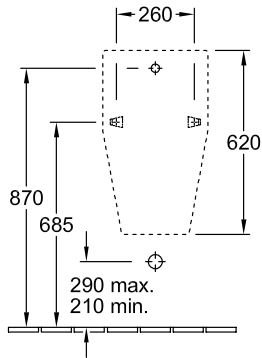

### 1 . POSITION

<b>Model</b>	<b>557425</b>
Collection	Architectura
PROJECTS	 PLUS
Width	355 mm
Height	620 mm
Depth	385 mm
Weight	18,55 kg
description	previously Omnia Architectura splash-reducing, with ceramic strainer Sanitary porcelain fastening set included EN 13407
Flush volume	1 l
Target	with target
Inlet	concealed water inlet
material	Sanitary porcelain
Specification texts	Architectura; Siphonic urinal; previously Omnia Architectura; Sanitary porcelain; Size: 355 x 620 x 385 mm; Oval; splash-reducing, with ceramic strainer; Flush volume: 1 l; fastening set included; EN 13407; with target

## COLOURS

White Alpin	55742501	4047289402565
White Alpin CeramicPlus	557425R1	4047289402589

TECHNICAL DRAWINGS

**557425**

\* We recommend installation at a height suitable for the average user!

\* We recommend installation at a height suitable for the average user!

TECHNICAL DRAWINGS

**557425**

\* We recommend installation at a height suitable for the average user!

\* We recommend installation at a height suitable for the average user!