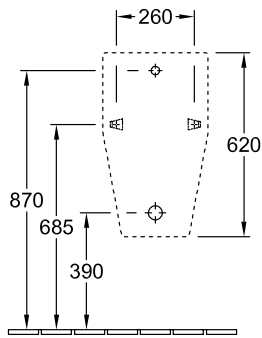

### 1 . POSITION

<b>Model</b>	<b>557425</b>
Collection	Architectura
PROJECTS	 PLUS
Width	355 mm
Height	620 mm
Depth	385 mm
Weight	18,55 kg
description	previously Omnia Architectura splash-reducing, with ceramic strainer Sanitary porcelain fastening set included EN 13407
Flush volume	1 l
Target	with target
Inlet	concealed water inlet
material	Sanitary porcelain
Specification texts	Architectura; Siphonic urinal; previously Omnia Architectura; Sanitary porcelain; Size: 355 x 620 x 385 mm; Oval; splash-reducing, with ceramic strainer; Flush volume: 1 l; fastening set included; EN 13407; with target

## COLOURS

White Alpin	55742501	4047289402565
White Alpin CeramicPlus	557425R1	4047289402589

TECHNICAL DRAWINGS

**557425**

\* We recommend installation at a height suitable for the average user!

\* We recommend installation at a height suitable for the average user!

TECHNICAL DRAWINGS

**557425**

\* We recommend installation at a height suitable for the average user!

\* We recommend installation at a height suitable for the average user!