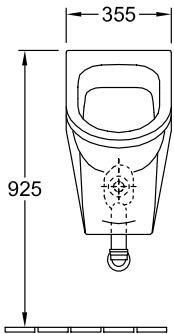

### 1 . POSITION

<b>Model</b>	<b>557425</b>
Collection	Architectura
PROJECTS	 PLUS
Width	355 mm
Height	620 mm
Depth	385 mm
Weight	18,55 kg
description	previously Omnia Architectura splash-reducing, with ceramic strainer Sanitary porcelain fastening set included EN 13407
Flush volume	1 l
Target	with target
Inlet	concealed water inlet
material	Sanitary porcelain
Specification texts	Architectura; Siphonic urinal; previously Omnia Architectura; Sanitary porcelain; Size: 355 x 620 x 385 mm; Oval; splash-reducing, with ceramic strainer; Flush volume: 1 l; fastening set included; EN 13407; with target

## COLOURS

White Alpin	55742501	4047289402565
White Alpin CeramicPlus	557425R1	4047289402589

TECHNICAL DRAWINGS

**557425**

\* We recommend installation at a height suitable for the average user!

\* We recommend installation at a height suitable for the average user!

TECHNICAL DRAWINGS

**557425**

\* We recommend installation at a height suitable for the average user!

\* We recommend installation at a height suitable for the average user!