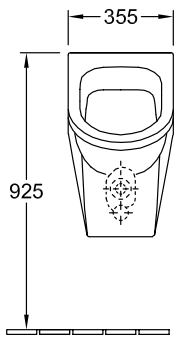

### 1 . POSITION

<b>Model</b>	<b>557425</b>
Collection	Architectura
PROJECTS	 PLUS
Width	355 mm
Height	620 mm
Depth	385 mm
Weight	18,55 kg
description	previously Omnia Architectura splash-reducing, with ceramic strainer Sanitary porcelain fastening set included EN 13407
Flush volume	1 l
Target	with target
Inlet	concealed water inlet
material	Sanitary porcelain
Specification texts	Architectura; Siphonic urinal; previously Omnia Architectura; Sanitary porcelain; Size: 355 x 620 x 385 mm; Oval; splash-reducing, with ceramic strainer; Flush volume: 1 l; fastening set included; EN 13407; with target

## COLOURS

White Alpin	55742501	4047289402565
White Alpin CeramicPlus	557425R1	4047289402589

TECHNICAL DRAWINGS

**557425**

\* We recommend installation at a height suitable for the average user!

\* We recommend installation at a height suitable for the average user!

TECHNICAL DRAWINGS

**557425**

\* We recommend installation at a height suitable for the average user!

\* We recommend installation at a height suitable for the average user!