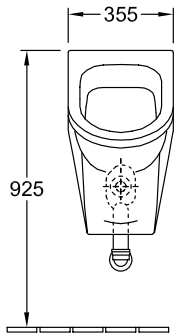

### 1 . POSITION

<b>Model</b>	<b>557425</b>
Collection	Architectura
PROJECTS	 PLUS
Width	355 mm
Height	620 mm
Depth	385 mm
Weight	18,55 kg
description	previously Omnia Architectura splash-reducing, with ceramic strainer Sanitary porcelain fastening set included EN 13407
Flush volume	1 l
Target	with target
Inlet	concealed water inlet
material	Sanitary porcelain
Specification texts	Architectura; Siphonic urinal; previously Omnia Architectura; Sanitary porcelain; Size: 355 x 620 x 385 mm; Oval; splash-reducing, with ceramic strainer; Flush volume: 1 l; fastening set included; EN 13407; with target

## COLOURS

White Alpin	55742501	4047289402565
White Alpin CeramicPlus	557425R1	4047289402589

TECHNICAL DRAWINGS

**557425**

\* We recommend installation at a height suitable for the average user!

\* We recommend installation at a height suitable for the average user!

TECHNICAL DRAWINGS

**557425**

\* We recommend installation at a height suitable for the average user!

\* We recommend installation at a height suitable for the average user!