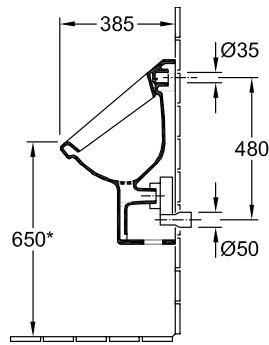

### 1 . POSITION

<b>Model</b>	<b>557425</b>
Collection	Architectura
PROJECTS	 PLUS
Width	355 mm
Height	620 mm
Depth	385 mm
Weight	18,55 kg
description	previously Omnia Architectura splash-reducing, with ceramic strainer Sanitary porcelain fastening set included EN 13407
Flush volume	1 l
Target	with target
Inlet	concealed water inlet
material	Sanitary porcelain
Specification texts	Architectura; Siphonic urinal; previously Omnia Architectura; Sanitary porcelain; Size: 355 x 620 x 385 mm; Oval; splash-reducing, with ceramic strainer; Flush volume: 1 l; fastening set included; EN 13407; with target

## COLOURS

White Alpin	55742501	4047289402565
White Alpin CeramicPlus	557425R1	4047289402589

TECHNICAL DRAWINGS

**557425**

\* We recommend installation at a height suitable for the average user!

\* We recommend installation at a height suitable for the average user!