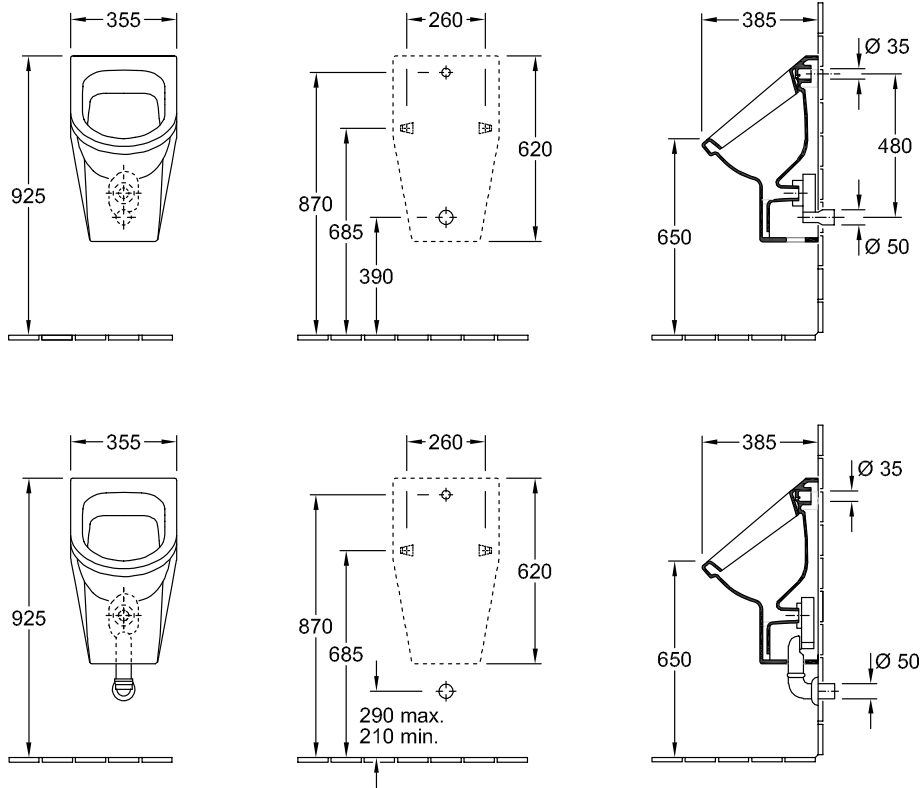

URINAL ARCHITECTURA

PRODUCT INFORMATION

1. POSITION

Model	557400
Collection	Architectura
PROJECTS	 PLUS
Width	355 mm
Height	620 mm
Depth	385 mm
Weight	18,55 kg
description	previously Omnia Architectura splash-reducing Sanitary porcelain fastening set included EN 13407
Flush volume	1 l
Inlet	concealed water inlet
material	Sanitary porcelain
Specification texts	Architectura; Siphonic urinal; previously Omnia Architectura; Sanitary porcelain; Size: 355 x 620 x 385 mm; Oval; splash-reducing; Flush volume: 1 l; fastening set included; EN 13407

COLOURS

White Alpin CeramicPlus	557400R1	4047289275077
White Alpin AntiBac	557400T1	4051202385729
White Alpin	55740001	4047289275046

TECHNICAL DRAWINGS

557400

TECHNICAL DRAWINGS

557400