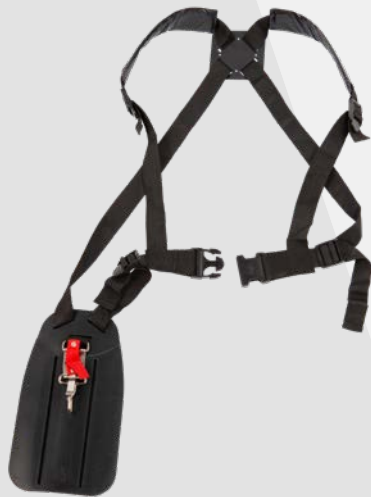

POWERPLUS
HIGH QUALITY TOOLS

2IN1

GRASS TRIMMER

BRUSH CUTTER

2

POWXG30412

BRUSH CUTTER

52cc

BOSMAAIER
DÉBROUSSILLEUSE
FREISCHNEIDER
DESBROZADORA

5 400338 082764 >

IMPORTANT FEATURES

52
CC

Ø420
mm
grass trimmer

Ø255
mm
brush cutter

3
YEAR
WARRANTY

EASY START ENGINE

VIBRATION REDUCTION SYSTEM

HARNESS INCLUDED

- 1 PRIMER BULB**
VOORPOMP
AMPOULE D'AMORÇAGE
KRAFTSTOFFHAHN
BULBO DE CEBADO
- 2 FUEL TANK 1100ml**
BENZINERESERVOIR
RESERVOIR D'ESSENCE
KRAFTSTOFFTANK
DEPÓSITO DE COMBUSTIBLE
- 3 SAFETY SWITCH + THROTTLE TRIGGER**
VEILIGHEIDSSCHAKELAAR + GASHEDEL
INTERRUPTEUR DE SÉCURITÉ + BOUTON D'ACCÉLÉRATEUR
SCHUTZSCHALTER + GASGRIFF
INTERRUPTOR DE SEGURIDAD + GATILLO DEL REGULADOR
- 4 SPOOL (DOUBLE THREAD - Ø2.4mm/4m)**
SPOEL (DUBBELE SNIJDRAAD)
BOBINE (DOUBLE FIL DE COUPE)
SCHNEIDSEIL (DOPPELTES SCHNEIDSEIL)
HILO DE LA CORTADORA (CORTE DOBLE)
- 5 PROTECTION GUARD**
BESCHERMKAP
CAPOT DE PROTECTION
SCHUTZVORRICHTUNG
DISPOSITIVO DE PROTECCIÓN
- 6 THREAD CUTTER**
DRAADAFSNIJDER
COUPE-FIL
SCHNEIDSEIL-ZUSCHNEIDER
CORTADOR DE HILO

POWXG30412 BRUSH CUTTER 52cc

A powerful tool to get done precision garden jobs, but especially the heavier work? You will find it in this Powerplus brush cutter with an impressive 52cc engine. It trims lawn edges in your garden, but also deals with high weed growth or overgrown grass. Thanks to the vibration reduction and bike handle you will work in a comfortable way. Its easy start and automatic thread lengthening always get you started quickly.