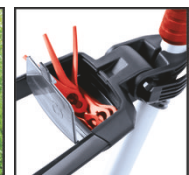

TILT- AND TURNABLE

TELESCOPIC

FLOWERGUARD

1x18V BATTERY POWERED (NOT INCLUDED)

18 V

24 cm

5 x TILTABLE