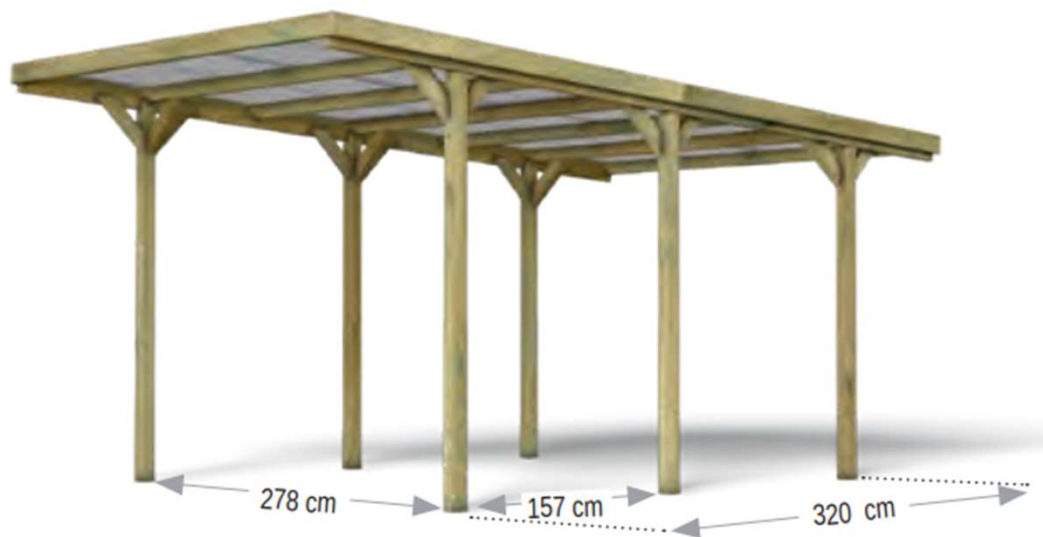

# forest-style

ENJOY YOUR GARDEN

Ref. **4919**

**304 x 511 x H 252 cm**

278 x 511 cm

Int. / In : H 203 / 234 cm

x1

L 300 x l 120 x H 29,5 cm - 225 kg

CL3

Pin sylvestre  
Scots pine

9x9  
cm

x1

**14,2 m<sup>2</sup>**

Not included :

Ref. 2176  
x6

Page 167