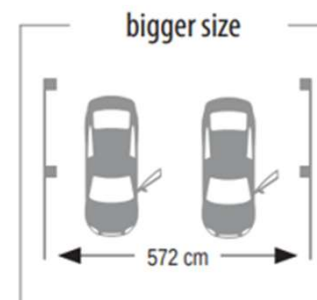

forest-style

ENJOY YOUR GARDEN

Ref. **4926**

604 x 511 x H 260 cm

572 x 511 cm

 Int. / In : H 219 / 246 cm

 x1 L 602 x l 120 x H 35 cm - 540 kg

 **CL3** Pin sylvestre
Scots pine  x2  x2  x2

29,2 m²

Not included :