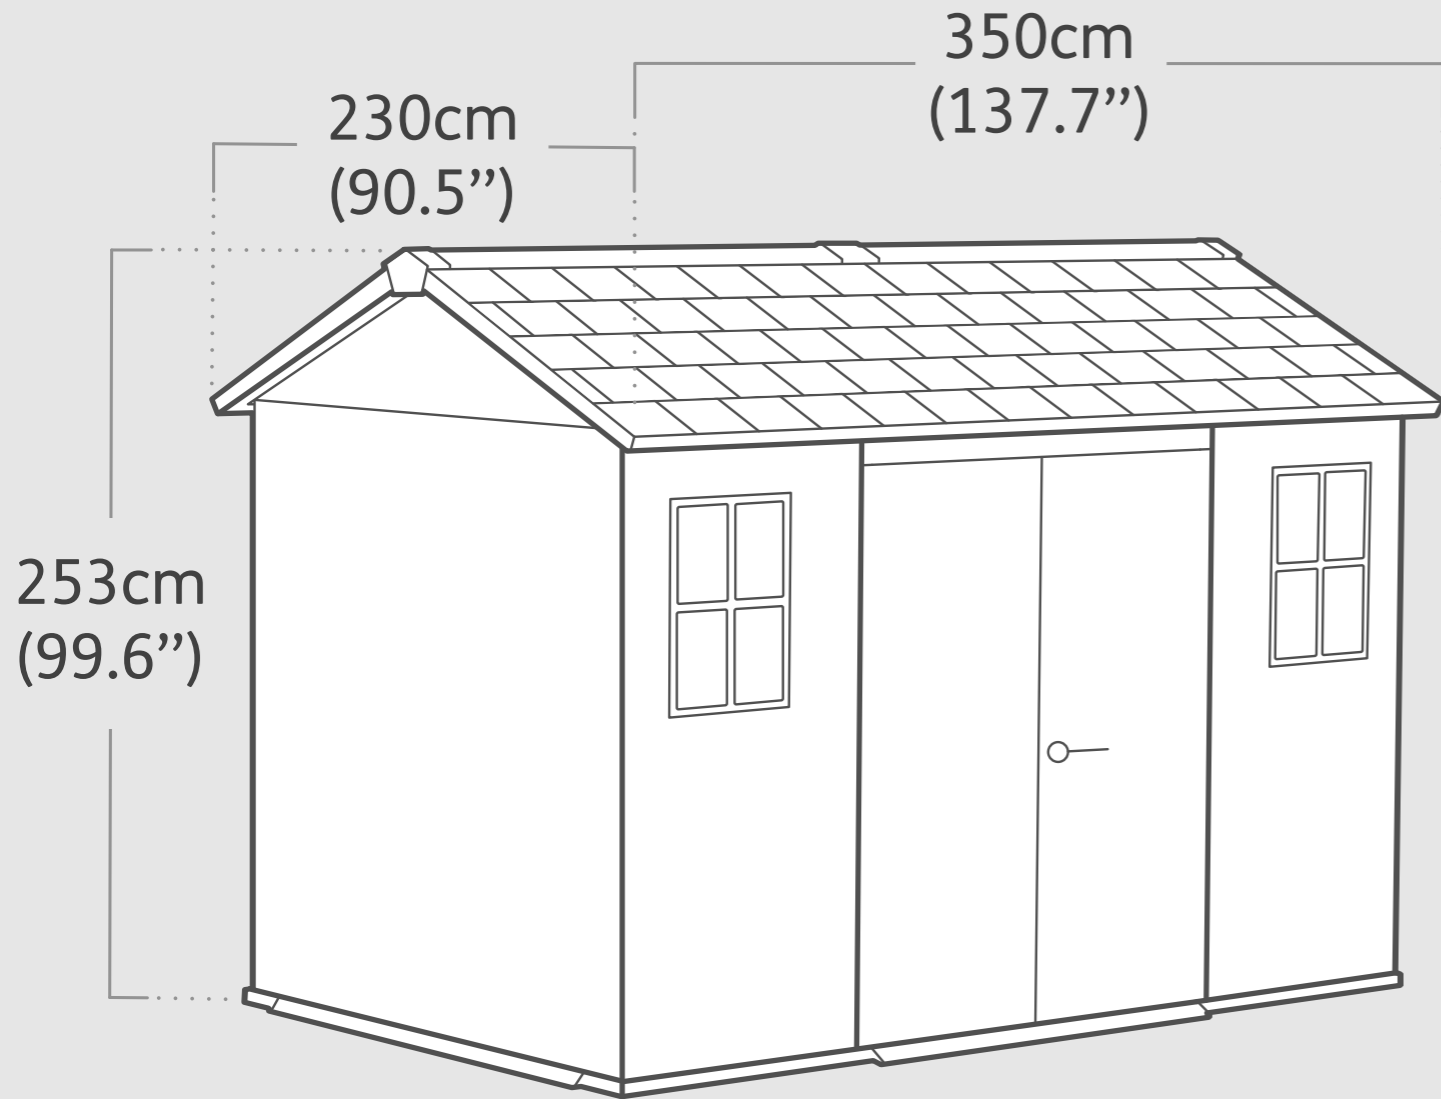

Oakland 1175

Product Dimensions

Interior Dimensions (WxDxH) : 327x201x242 cm | 128.7"x79.1"x95.2"