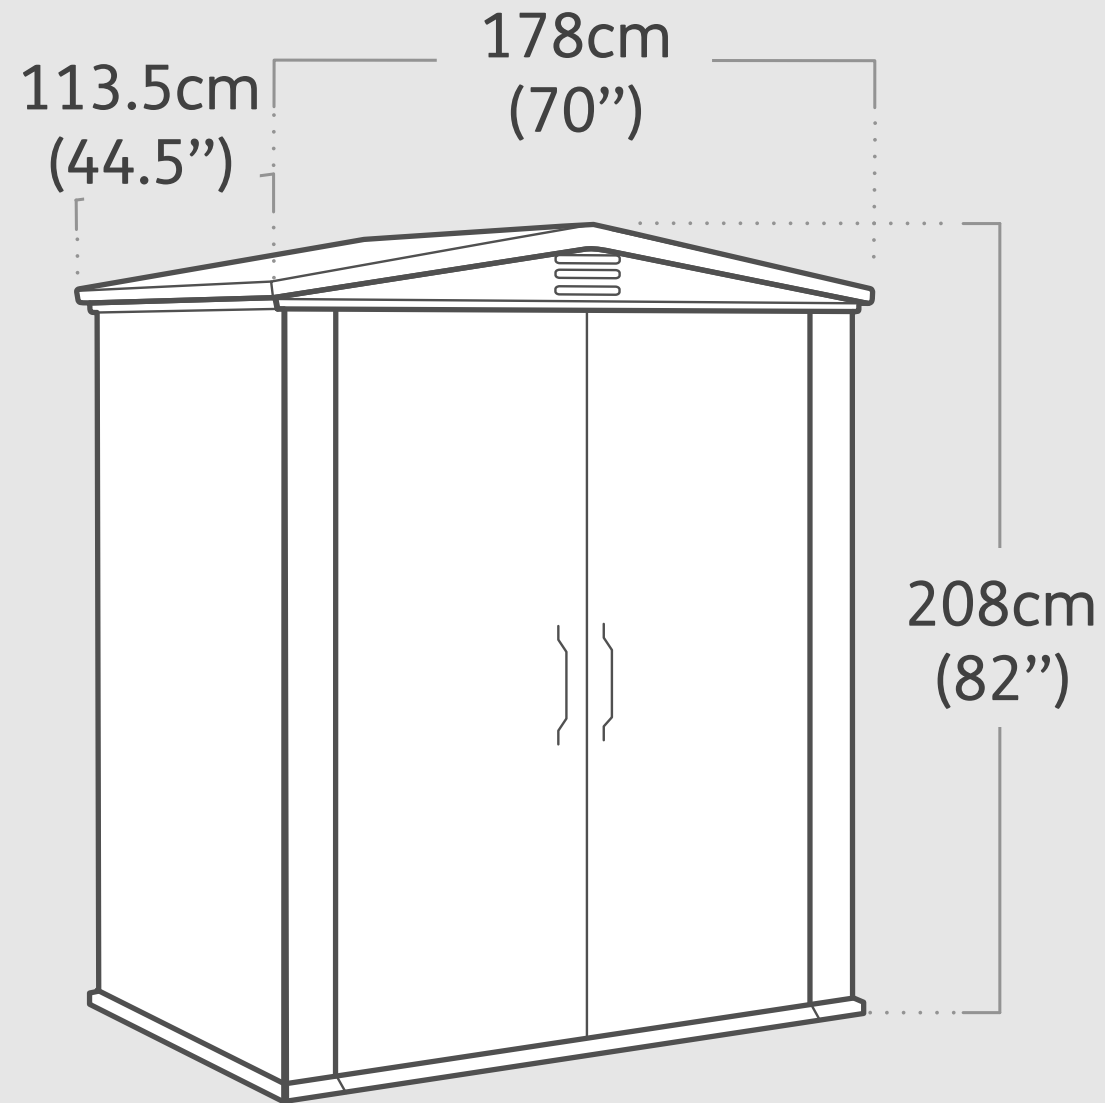

Factor 6x3
Product Dimensions

Interior Dimensions (WxDxH) : 162x99.5x200 cm | 64"x39"x78.5"