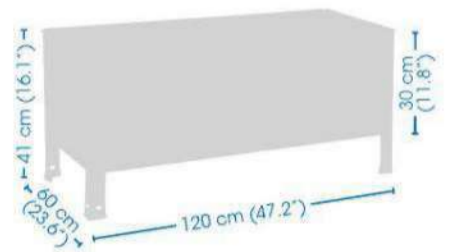

Simongarden Urban

41 x 120 x 60 cm

16.1" x 47.2" x 23.6"

*MEDIDAS EN USO: 419 x 1224 x 621 mm
USED MEASUREMENTS: 16.50" x 48.19" x 24.45"

ESTANTERIAS SIMON S.L. B.50.556.463
PG. ALFAMEN C/ POLIGONO C, Nº3
ALFAMEN (ZARAGOZA)

Up to
150 Kg
(331 lb)
Kg/Shelf
Uniformly Distributed Load

SIMONCLICK

Up to
400 Kg
(882 lb)
Kg/Shelf
Uniformly Distributed Load

SIMONOFFICE

Up to
275 Kg
(606 lb)
Kg/Shelf
Uniformly Distributed Load

SIMONTALLER