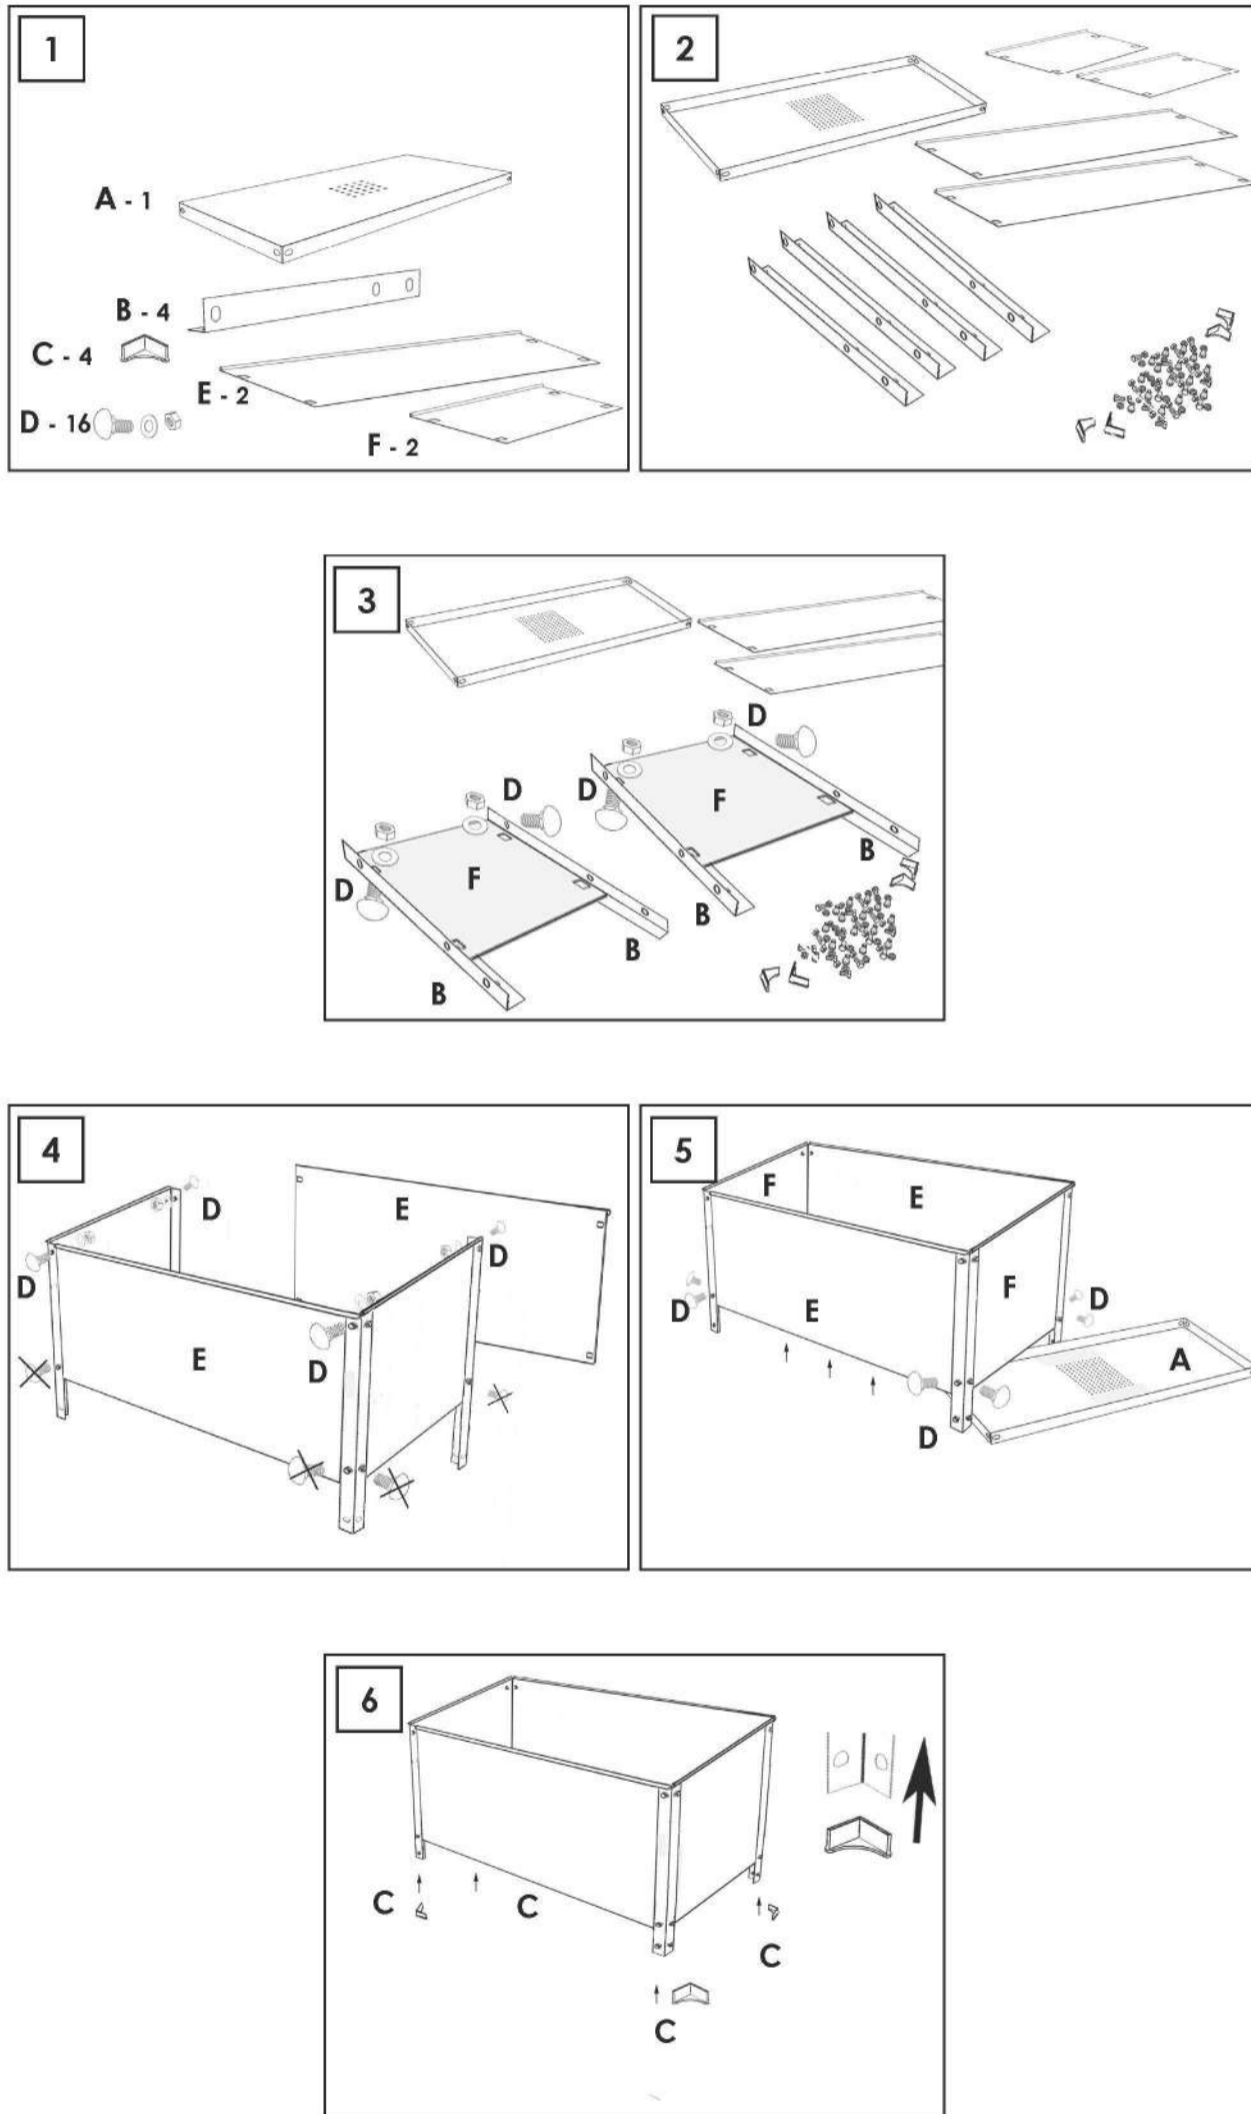

www.simonrack.com • www.simonrack.com • www.simonrack.com • www.simonrack.com • www.simonrack.com • www.simonrack.com

SIMONCLASSIC

Up to
150 Kg
(331 lb)
Kg/Shelf
Uniformly Distributed Load

SIMONCLICK

Up to
400 Kg
(882 lb)
Kg/Shelf
Uniformly Distributed Load

SIMONOFFICE

Up to
275 Kg
(606 lb)
Kg/Shelf
Uniformly Distributed Load

SIMONTALLER

Up to
700 Kg
(1543 lb)
Kg/Shelf
Uniformly Distributed Load

**BANCOS DE TRABAJO
WORK BENCHES**

Up to
800 Kg
(1764 lb)
Kg/Shelf
Uniformly Distributed Load

SIMONHOME

Up to
150 Kg
(331 lb)
Kg/Shelf
Uniformly Distributed Load

**TAQUILLAS
LOCKER**

SIMONTITÁN

Up to
900 Kg
(1984 lb)
Kg/Shelf
Uniformly Distributed Load

SIMONINOX

SIMONPALET

Up to
4500 Kg
(9921 lb)
Kg/Shelf
Uniformly Distributed Load

SIMONLEVER

**ALTILLOS Y PASILLOS ELEVADOS
PLATFORMS AND MEZZANINES**