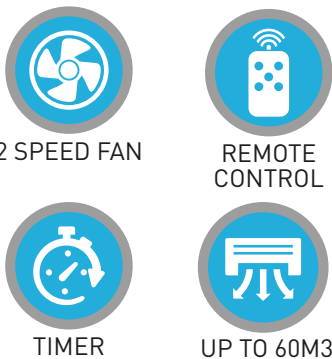

ADJUSTABLE WINDOW KIT PLATE

SPECIFICATION

- Cooling power: 9000BTU
- Energy class: A
- Operation modes :
- Cooling/dehumidification/fan
- Air circulation : 350 m3/h
- Dehumidification : 24L/Day
- Refrigerant : R290/210g
- Noise level: ≤65dB(A)
- Room size: Up to 60m3
- Power: 1010W
- Input voltage: 220-240V~ 50Hz
- Height: 70 cm
- Width : 35 cm
- Length: 37 cm
- Including accessories:
- Heat pipe 150 cm
- Adapter
- Remote control
- Adjustable window kit plate