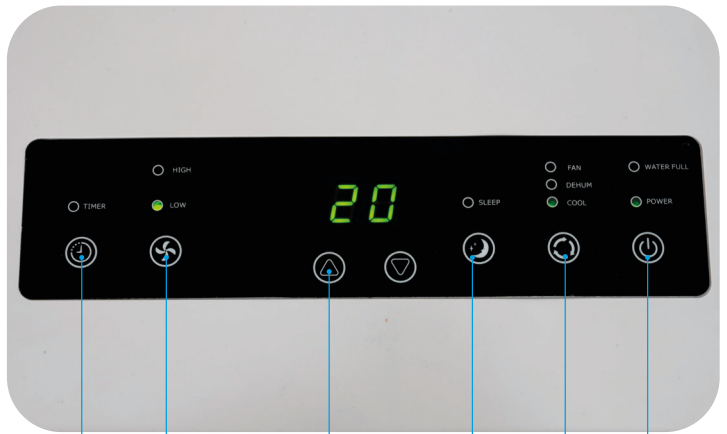

AIR CONDITIONER
KLIMAANLAGE
CLIMATISEUR
AIRCO

9000 BTU
220-240V~50Hz
1010W

24H TIMER 2 SPEED ADJUSTABLE TEMPERATURE SLEEP MODE ON/OFF

OPERATION MODES

Air conditioner
 2 speed
 9000 BTU
 Incl remote control

ADJUSTABLE WINDOW KIT PLATE

SPECIFICATION

- Cooling power: 9000BTU
- Energy class: A
- Operation modes :
- Cooling/dehumidification/fan
- Air circulation : 350 m3/h
- Dehumidification : 24L/Day
- Refrigerant : R290/210g
- Noise level: ≤65dB(A)
- Room size: Up to 60m3
- Power: 1010W
- Input voltage: 220-240V~ 50Hz
- Height: 70 cm
- Width : 35 cm
- Length: 37 cm
- Including accessories:
- Heat pipe 150 cm
- Adapter
- Remote control
- Adjustable window kit plate