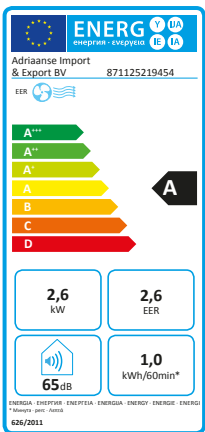

AIR CONDITIONER
KLIMAANLAGE
CLIMATISEUR
AIRCO

9000 BTU
220-240V~50Hz
1010W

24H TIMER 2 SPEED ADJUSTABLE TEMPERATURE SLEEP MODE ON/OFF

OPERATION MODES

Air conditioner
 2 speed
 9000 BTU
 Incl remote control

ADJUSTABLE WINDOW KIT PLATE

SPECIFICATION

- Cooling power: 9000BTU
- Energy class: A
- Operation modes :
- Cooling/dehumidification/fan
- Air circulation : 350 m3/h
- Dehumidification : 24L/Day
- Refrigerant : R290/210g
- Noise level: ≤65dB(A)
- Room size: Up to 60m3
- Power: 1010W
- Input voltage: 220-240V~ 50Hz
- Height: 70 cm
- Width : 35 cm
- Length: 37 cm
- Including accessories:
- Heat pipe 150 cm
- Adapter
- Remote control
- Adjustable window kit plate