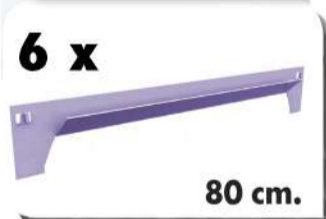

HOMECCLICK WOOD

180x80x30 cm. **Mini 5-300**

www.simonrack.com

MADE IN SPAIN

INSTRUCTIONS