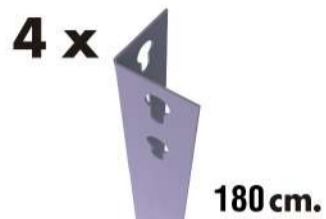

HOMECCLICK WOOD

180x80x30 cm. **Mini 5-300**

www.simonrack.com

MADE IN SPAIN

INSTRUCTIONS