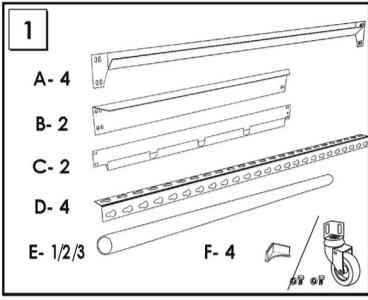

## 150 x 120 x 50 cm

(59.1" x 47.2" x 19.7")

**5** years  
SIMONRACK  
GUARANTEE

### OPTIONAL

2 x

4 x

2 x

1 x

4 x

**Simon Rack**  
SINCE 1964 - MANUFACTURER

INSTRUCCIONES  
INSTRUCTIONS  
ANLEITUNG  
INSTRUCTIONS