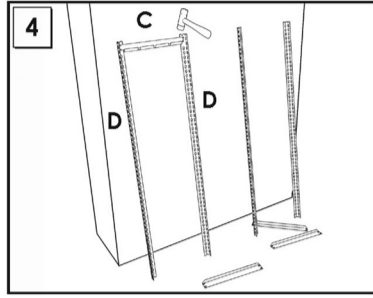

## 150 x 120 x 50 cm

(59.1" x 47.2" x 19.7")

**5** years  
SIMONRACK  
GUARANTEE

### OPTIONAL

2 x

4 x

2 x

1 x

4 x

**Simon Rack**  
SINCE 1964 - MANUFACTURER

INSTRUCCIONES  
INSTRUCTIONS  
ANLEITUNG  
INSTRUCTIONS