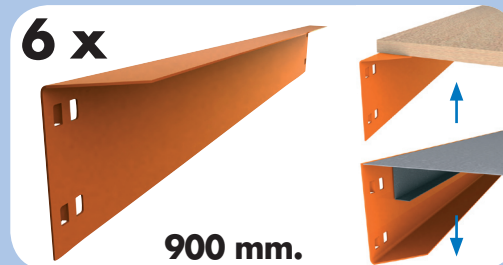

SIMONFORTE ST 1809-3

2000 x 1800 x 900 mm.

NOT INCLUDED:

EPOXY POLIESTER

MADE IN EUROPE

On-line instructions: www.simonrack.com/instructions LOGIN: 196003

www.simonrack.com