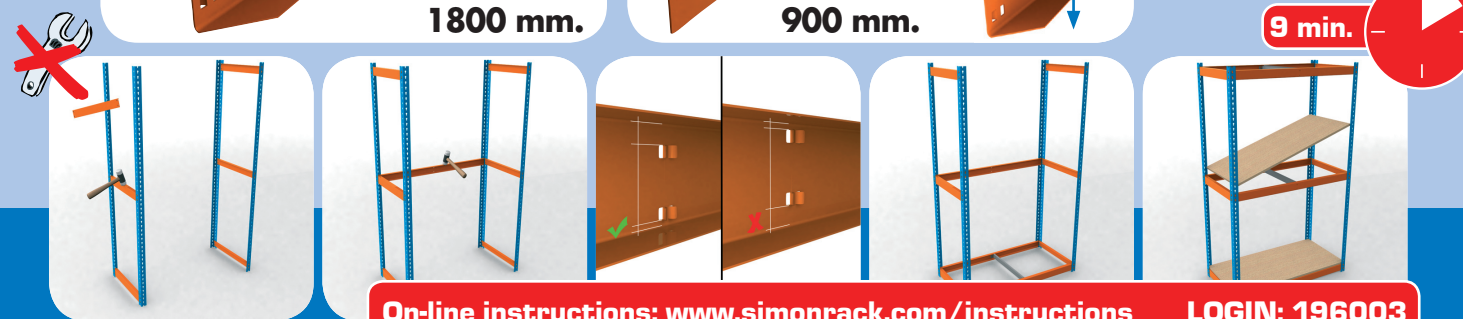

SIMONFORTE ST 1809-3

2000 x 1800 x 900 mm.

NOT INCLUDED:

EPOXY POLIESTER

MADE IN EUROPE

On-line instructions: www.simonrack.com/instructions LOGIN: 196003

www.simonrack.com