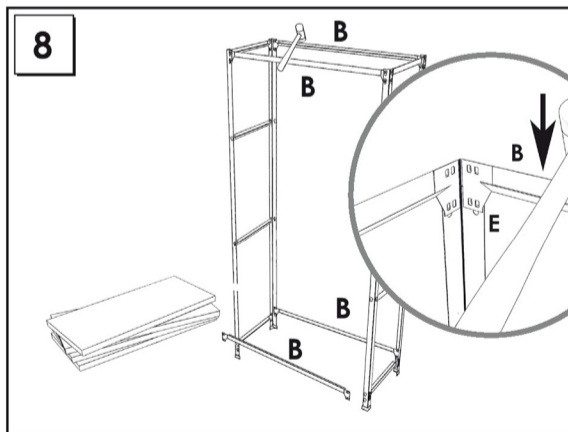

# HOMECCLICK WOOD

180 x 100 x 30 cm. *COLOR* PLUS 5-300

www.simonrack.com

MADE IN SPAIN

INSTRUCTIONS

www.simonrack.com • www.instructionsrack.com/homeclickwoodcolor

**SIMONCLASSIC**

**SIMONCLICK**