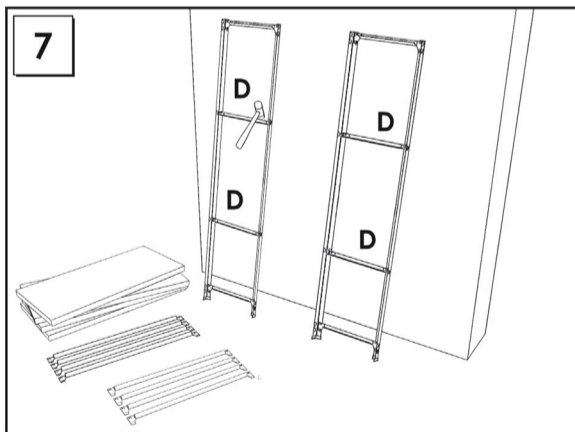

# HOMECCLICK WOOD

180 x 100 x 30 cm. *COLOR* PLUS 5-300

www.simonrack.com

MADE IN SPAIN

INSTRUCTIONS

www.simonrack.com • www.instructionsrack.com/homeclickwoodcolor

**SIMONCLASSIC**

**SIMONCLICK**