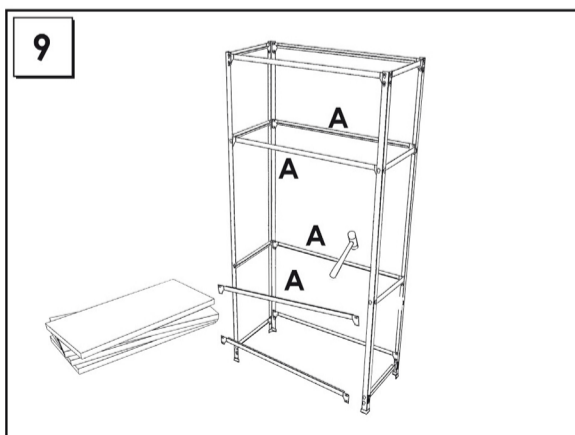

# HOMECCLICK WOOD

180 x 100 x 30 cm. *COLOR* PLUS 5-300

www.simonrack.com

MADE IN SPAIN

INSTRUCTIONS

www.simonrack.com • www.instructionsrack.com/homeclickwoodcolor

**SIMONCLASSIC**

**SIMONCLICK**