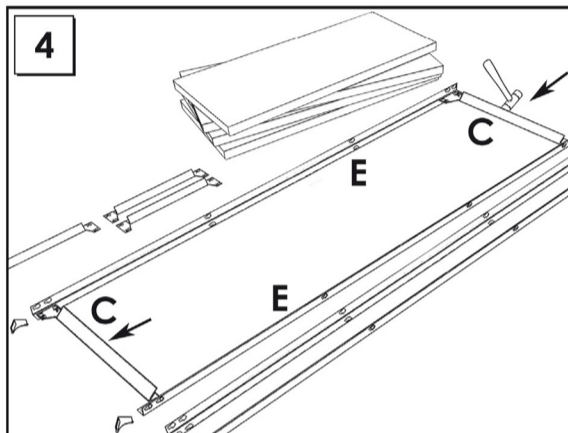

# HOMECCLICK WOOD

180 x 100 x 30 cm. *COLOR* PLUS 5-300

www.simonrack.com

MADE IN SPAIN

INSTRUCTIONS

www.simonrack.com • www.instructionsrack.com/homeclickwoodcolor

**SIMONCLASSIC**

**SIMONCLICK**