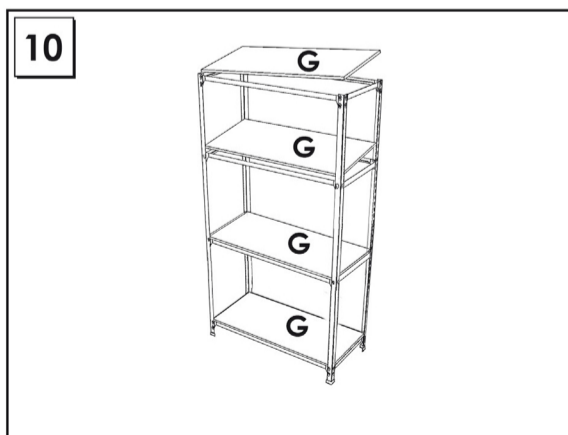

# HOMECCLICK WOOD

180 x 100 x 30 cm. *COLOR* PLUS 5-300

www.simonrack.com

MADE IN SPAIN

INSTRUCTIONS

www.simonrack.com • www.instructionsrack.com/homeclickwoodcolor

**SIMONCLASSIC**

**SIMONCLICK**