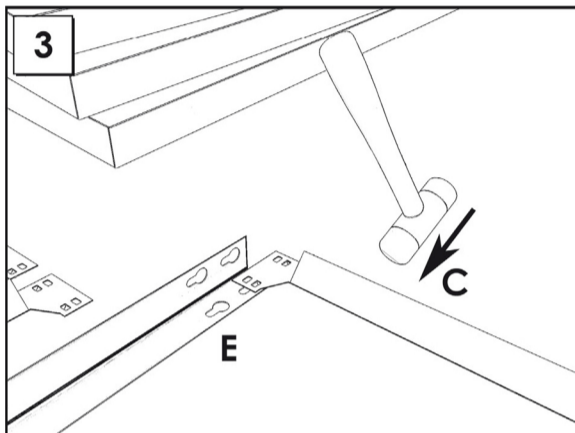

# HOMECCLICK WOOD

180 x 100 x 30 cm. *COLOR* PLUS 5-300

www.simonrack.com

MADE IN SPAIN

INSTRUCTIONS

www.simonrack.com • www.instructionsrack.com/homeclickwoodcolor

**SIMONCLASSIC**

**SIMONCLICK**