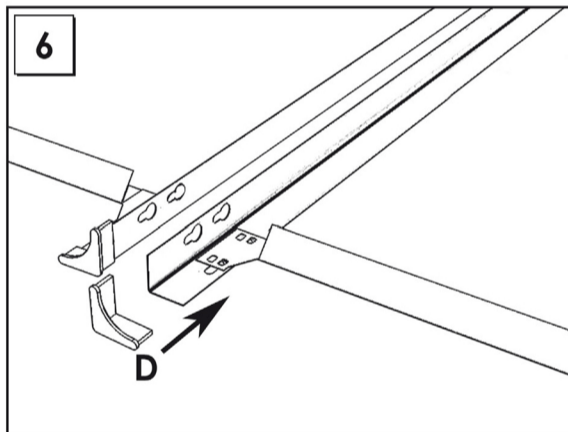

# HOMECCLICK WOOD

180 x 100 x 30 cm. *COLOR* PLUS 5-300

www.simonrack.com

MADE IN SPAIN

INSTRUCTIONS

www.simonrack.com • www.instructionsrack.com/homeclickwoodcolor

**SIMONCLASSIC**

**SIMONCLICK**