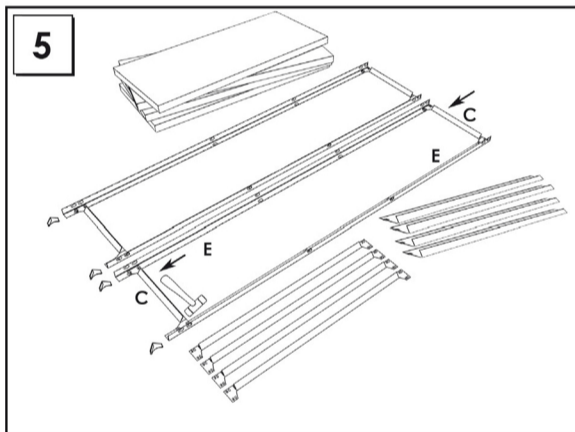

# HOMECCLICK WOOD

180 x 100 x 30 cm. *COLOR* PLUS 5-300

www.simonrack.com

MADE IN SPAIN

INSTRUCTIONS

www.simonrack.com • www.instructionsrack.com/homeclickwoodcolor

**SIMONCLASSIC**

**SIMONCLICK**