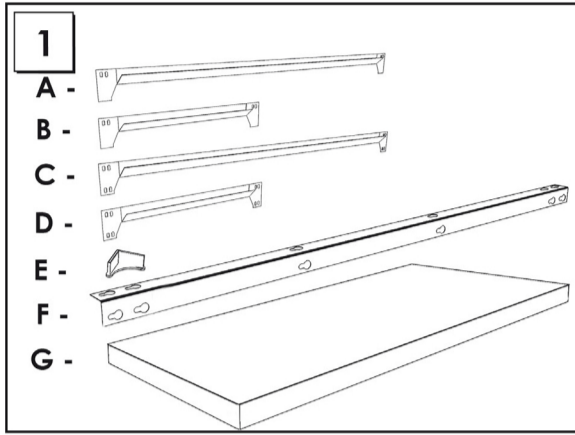

# HOMECCLICK WOOD

180 x 100 x 30 cm. *COLOR* PLUS 5-300

www.simonrack.com

MADE IN SPAIN

INSTRUCTIONS

www.simonrack.com • www.instructionsrack.com/homeclickwoodcolor

**SIMONCLASSIC**

**SIMONCLICK**