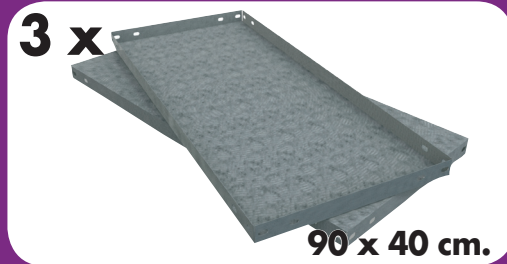

90 x 90 x 40 cm.

Advantage 3/400

On-line instructions: www.simonrack.com/instructions LOGIN: 120753

MADE IN EUROPE

www.simonrack.com

INSTRUCTIONS