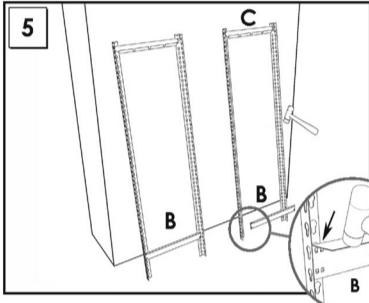

www.simonrack.com • www.simonrack.com • www.simonrack.com • www.simonrack.com

SIMONCLASSIC	SIMONCLICK	SIMONTALLER	SIMONAUTO
150 kg 350 lb	400 kg 900 lb	700 kg 1550 lb	300 kg 660 lb
SIMONWORK	SIMONLOCKER	SIMONOFFICE	SIMONHOME
800 kg 1800 lb		275 kg 600 lb	150 kg 350 lb
SIMONGARDEN	SIMONTITÁN	SIMONINOX	SIMONINDUSTRIAL
600 kg 1350 lb	900 kg 1990 lb		- SIMONPALET: 4500 kg, 9950 lb - SIMONLEVER: 4500 kg, 9950 lb

* Kg / lb por bandeja con carga uniformemente repartida • Kg / lb per shelf uniformly distributed load • Kg / lb pro fach bei gleichmäßig verteilter Last • Kg / lb par plateau avec charge uniformément répartie