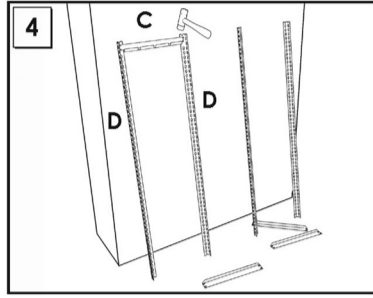

www.simonrack.com • www.simonrack.com • www.simonrack.com • www.simonrack.com

SIMONCLASSIC	SIMONCLICK	SIMONTALLER	SIMONAUTO
150 kg 350 lb	400 kg 900 lb	700 kg 1550 lb	300 kg 660 lb
SIMONWORK	SIMONLOCKER	SIMONOFFICE	SIMONHOME
800 kg 1800 lb		275 kg 600 lb	150 kg 350 lb
SIMONGARDEN	SIMONTITÁN	SIMONINOX	SIMONINDUSTRIAL
600 kg 1350 lb	900 kg 1990 lb		- SIMONPALET: 4500 kg, 9950 lb - SIMONLEVER: 4500 kg, 9950 lb

* Kg / lb por bandeja con carga uniformemente repartida • Kg / lb per shelf uniformly distributed load • Kg / lb pro fach bei gleichmäßig verteilter Last • Kg / lb par plateau avec charge uniformément répartie