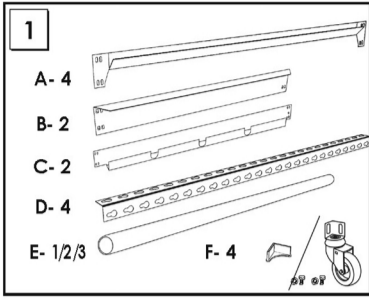

www.simonrack.com • www.simonrack.com • www.simonrack.com • www.simonrack.com

SIMONCLASSIC	SIMONCLICK	SIMONTALLER	SIMONAUTO
150 kg 350 lb	400 kg 900 lb	700 kg 1550 lb	300 kg 660 lb
SIMONWORK	SIMONLOCKER	SIMONOFFICE	SIMONHOME
800 kg 1800 lb		275 kg 600 lb	150 kg 350 lb
SIMONGARDEN	SIMONTITÁN	SIMONINOX	SIMONINDUSTRIAL
600 kg 1350 lb	900 kg 1990 lb		- SIMONPALET: 4500 kg, 9950 lb - SIMONLEVER: 4500 kg, 9950 lb

* Kg / lb por bandeja con carga uniformemente repartida • Kg / lb per shelf uniformly distributed load • Kg / lb pro fach bei gleichmäßig verteilter Last • Kg / lb par plateau avec charge uniformément répartie