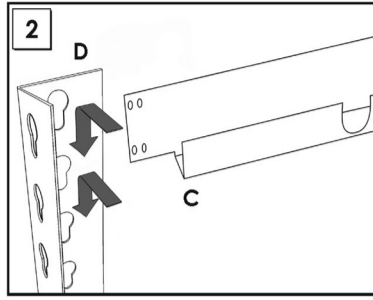

www.simonrack.com • www.simonrack.com • www.simonrack.com • www.simonrack.com

SIMONCLASSIC	SIMONCLICK	SIMONTALLER	SIMONAUTO
150 kg 350 lb	400 kg 900 lb	700 kg 1550 lb	300 kg 660 lb
SIMONWORK	SIMONLOCKER	SIMONOFFICE	SIMONHOME
800 kg 1800 lb		275 kg 600 lb	150 kg 350 lb
SIMONGARDEN	SIMONTITÁN	SIMONINOX	SIMONINDUSTRIAL
600 kg 1350 lb	900 kg 1990 lb		- SIMONPALET: 4500 kg, 9950 lb - SIMONLEVER: 4500 kg, 9950 lb

* Kg / lb por bandeja con carga uniformemente repartida • Kg / lb per shelf uniformly distributed load • Kg / lb pro fach bei gleichmäßig verteilter Last • Kg / lb par plateau avec charge uniformément répartie