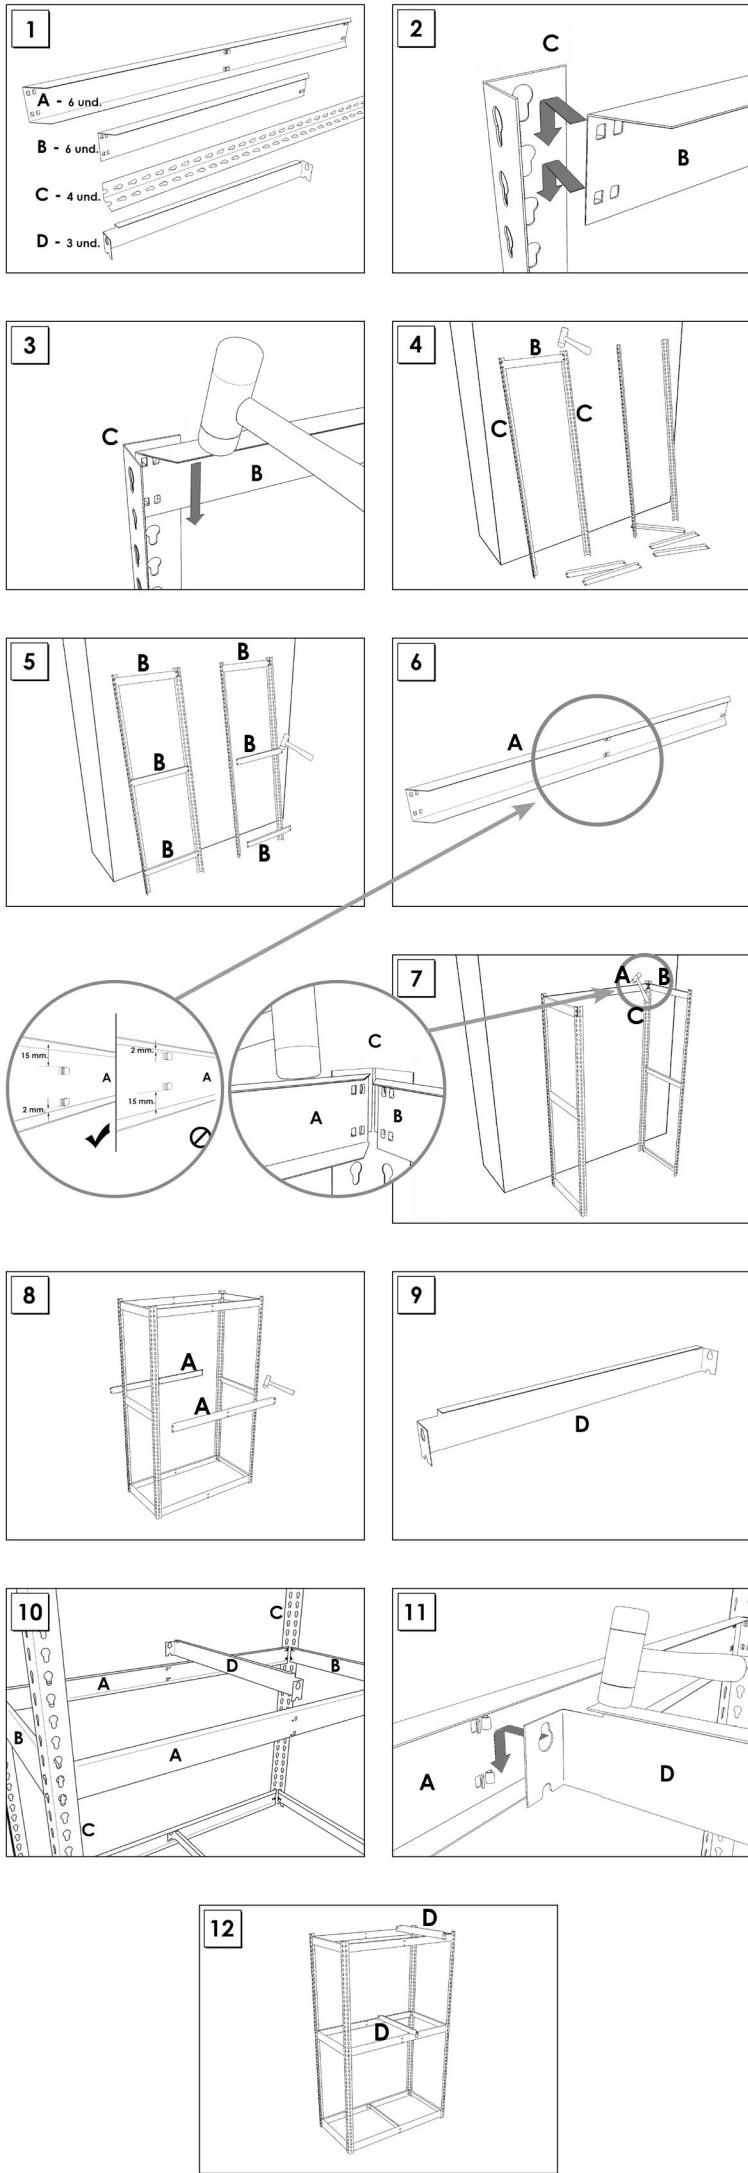

SIMONFORTE ST 1506-3

200 x 150 x 60 cm
78.7" x 59.1" x 23.6"

NOT INCLUDED:

9 min.

- 4 x 200 cm (78.7")
- 3 x 60 cm (23.6")
- 6 x 150 cm (59.1")
- 6 x 60 cm (23.6")

On-line instructions: www.simonrack.com/instructions LOGIN: 196003