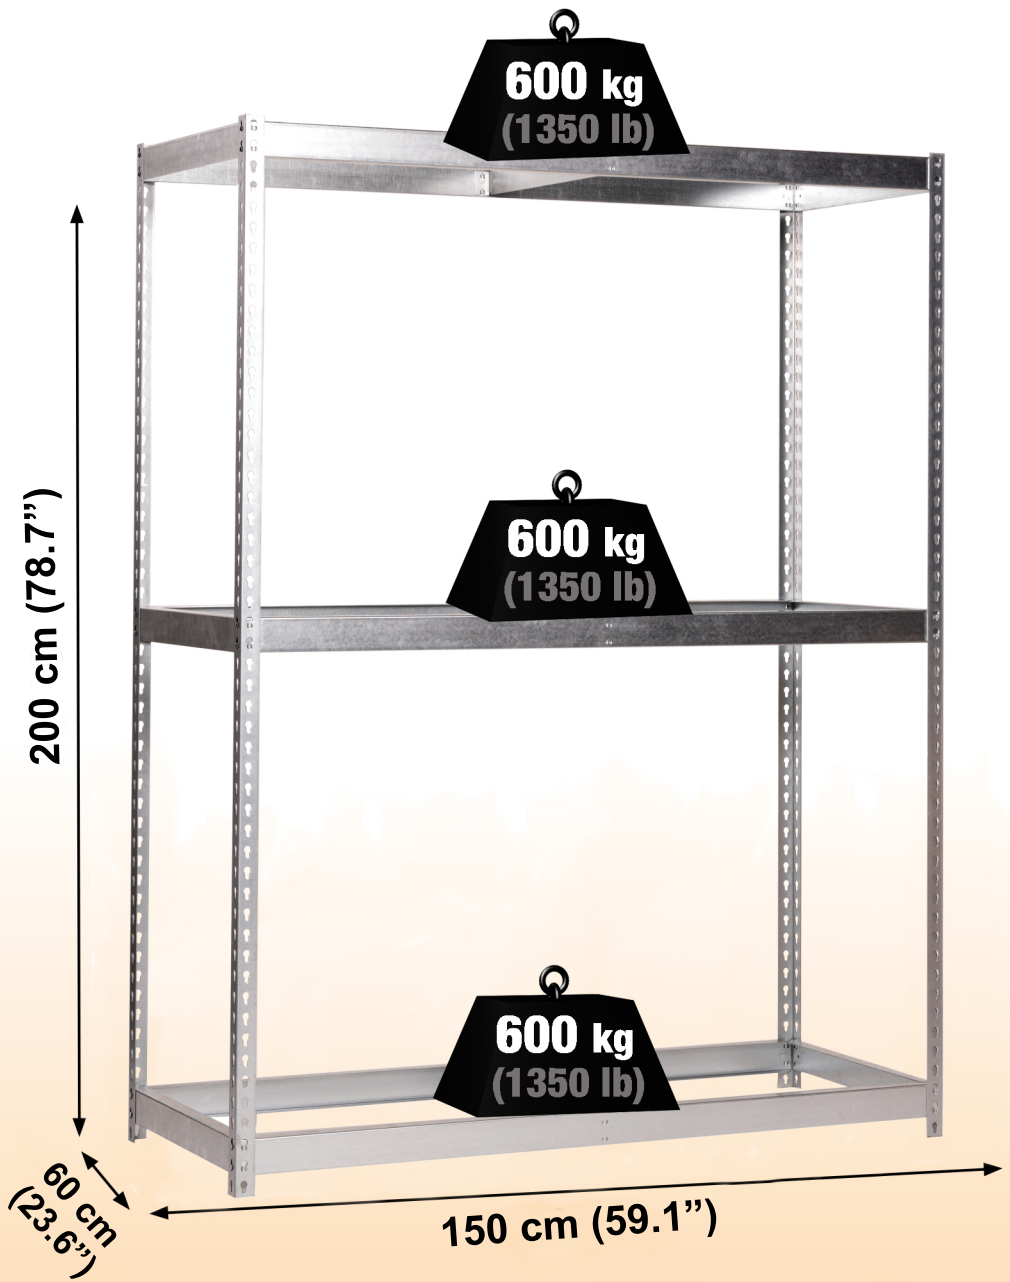

SIMONFORTE ST 1506-3

200 x 150 x 60 cm
78.7" x 59.1" x 23.6"

NOT INCLUDED:

9 min.

- 4 x 200 cm (78.7")
- 3 x 60 cm (23.6")
- 6 x 150 cm (59.1")
- 6 x 60 cm (23.6")

On-line instructions: www.simonrack.com/instructions LOGIN: 196003