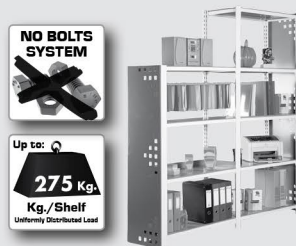

On-line instructions: www.simonrack.com/instructions LOGIN: 196003

www.simonrack.com • www.simonrack.com • www.simonrack.com • www.simonrack.com

SIMONCLASSIC

SIMONCLICK

OFFCLICK

SIMONFORTE

SIMONCROMO

SIMONINOX

SIMONTITÁN

SIMONPALET

SIMONLEVER