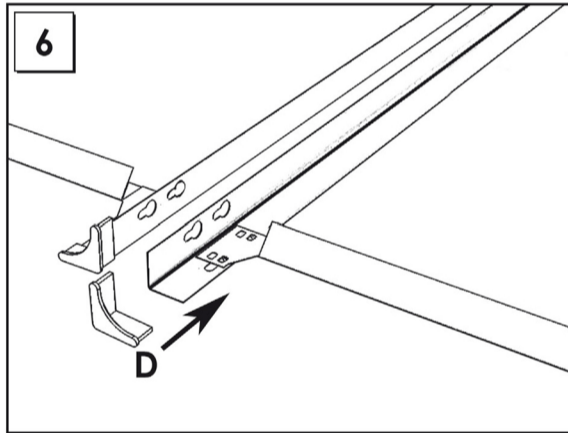

# HOMECCLICK WOOD

180x100x30 cm. **COLOR PLUS 5-300**

www.simonrack.com

MADE IN SPAIN

INSTRUCTIONS

www.simonrack.com • www.instructionsrack.com/homeclickwoodcolor

**SIMONCLASSIC**

**SIMONCLICK**