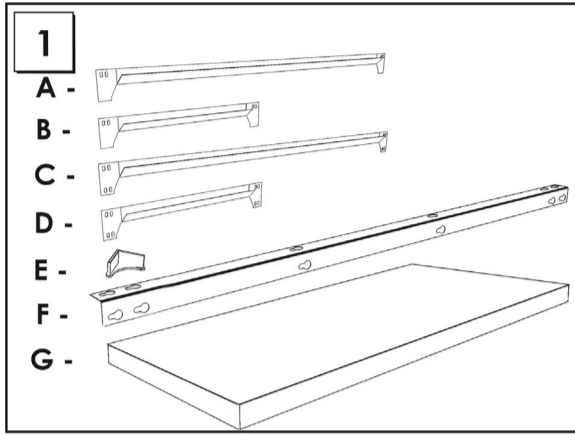

# HOMECCLICK WOOD

180x100x30 cm. **COLOR PLUS 5-300**

www.simonrack.com

MADE IN SPAIN

INSTRUCTIONS

www.simonrack.com • www.instructionsrack.com/homeclickwoodcolor

**SIMONCLASSIC**

**SIMONCLICK**