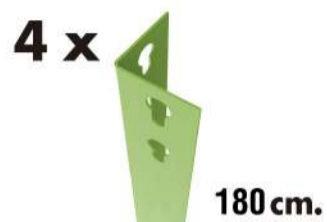

# HOMECCLICK WOOD

180x100x30 cm. **COLOR PLUS 5-300**

www.simonrack.com

MADE IN SPAIN

INSTRUCTIONS

www.simonrack.com • www.instructionsrack.com/homeclickwoodcolor

**SIMONCLASSIC**

**SIMONCLICK**