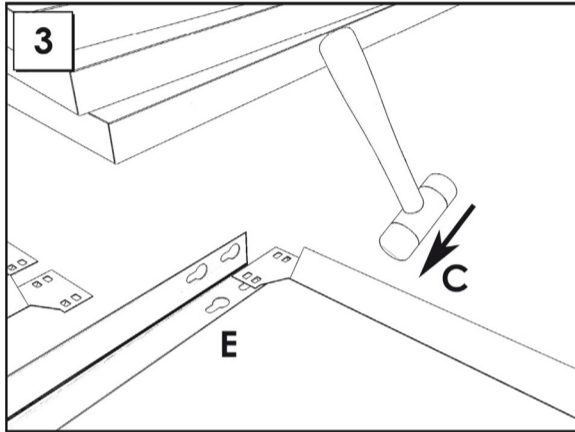

# HOMECCLICK WOOD

180x100x30 cm. **COLOR PLUS 5-300**

www.simonrack.com

MADE IN SPAIN

INSTRUCTIONS

www.simonrack.com • www.instructionsrack.com/homeclickwoodcolor

**SIMONCLASSIC**

**SIMONCLICK**