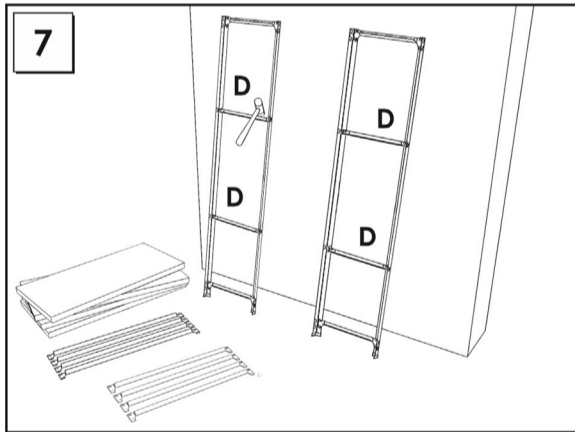

# HOMECCLICK WOOD

180x100x30 cm. **COLOR PLUS 5-300**

www.simonrack.com

MADE IN SPAIN

INSTRUCTIONS

www.simonrack.com • www.instructionsrack.com/homeclickwoodcolor

**SIMONCLASSIC**

**SIMONCLICK**