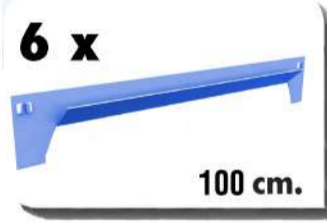

HOMECCLICK WOOD

180x100x30 cm. COLOR PLUS 5-300

BLUE/WHITE

www.simonrack.com

MADE IN SPAIN

INSTRUCTIONS