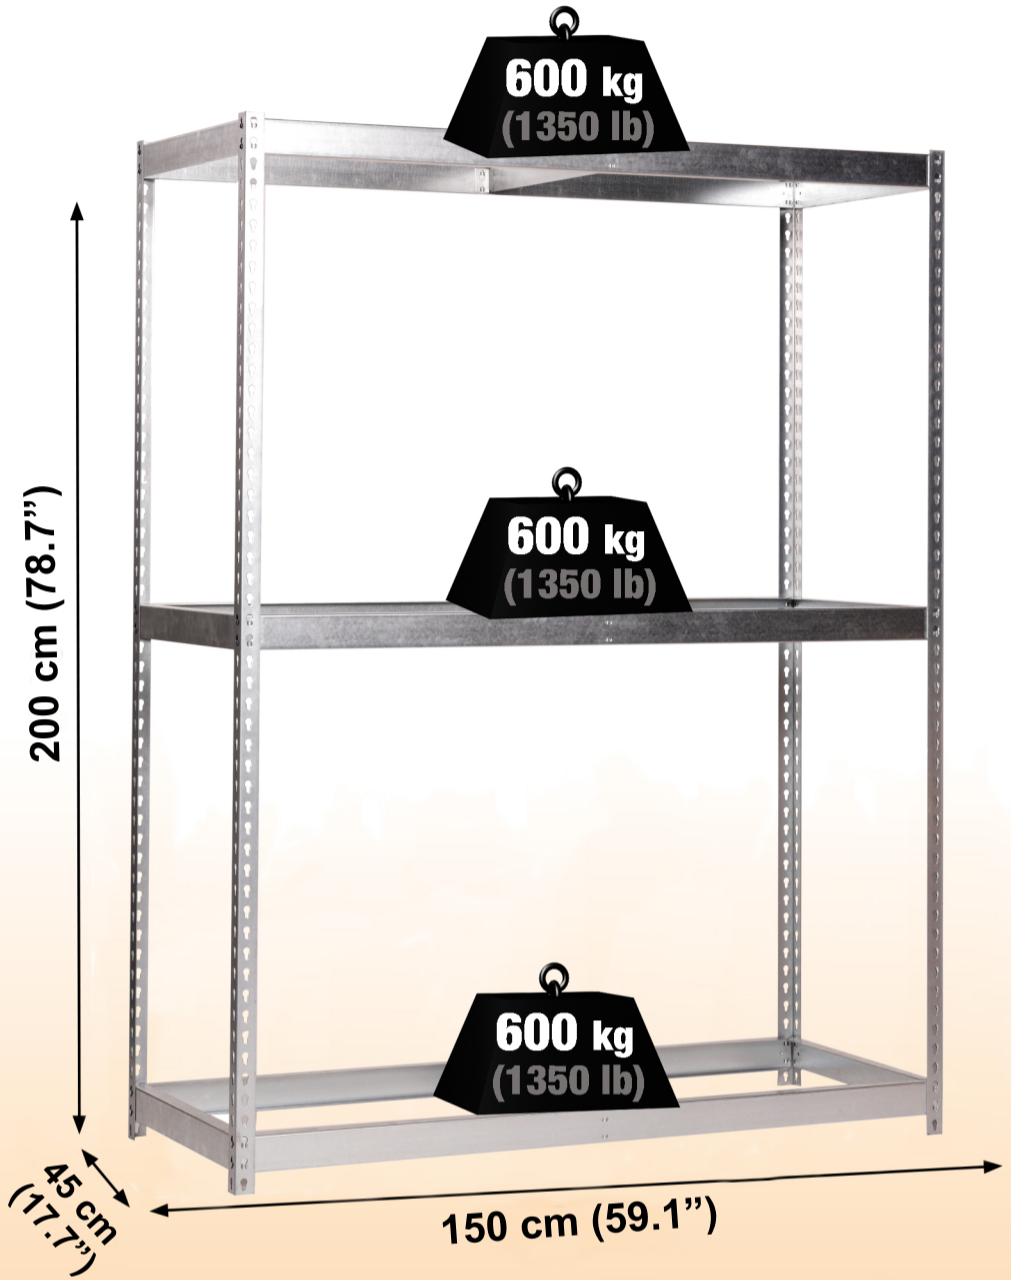

SIMONFORTE ST 1504-3

200 x 150 x 45 cm
78.7" x 59.1" x 17.7"

NOT INCLUDED:

9 min.

- 4 x 200 cm (78.7")
- 3 x 45 cm (17.7")
- 6 x 150 cm (59.1")
- 6 x 45 cm (17.7")

On-line instructions: www.simonrack.com/instructions LOGIN: 196003