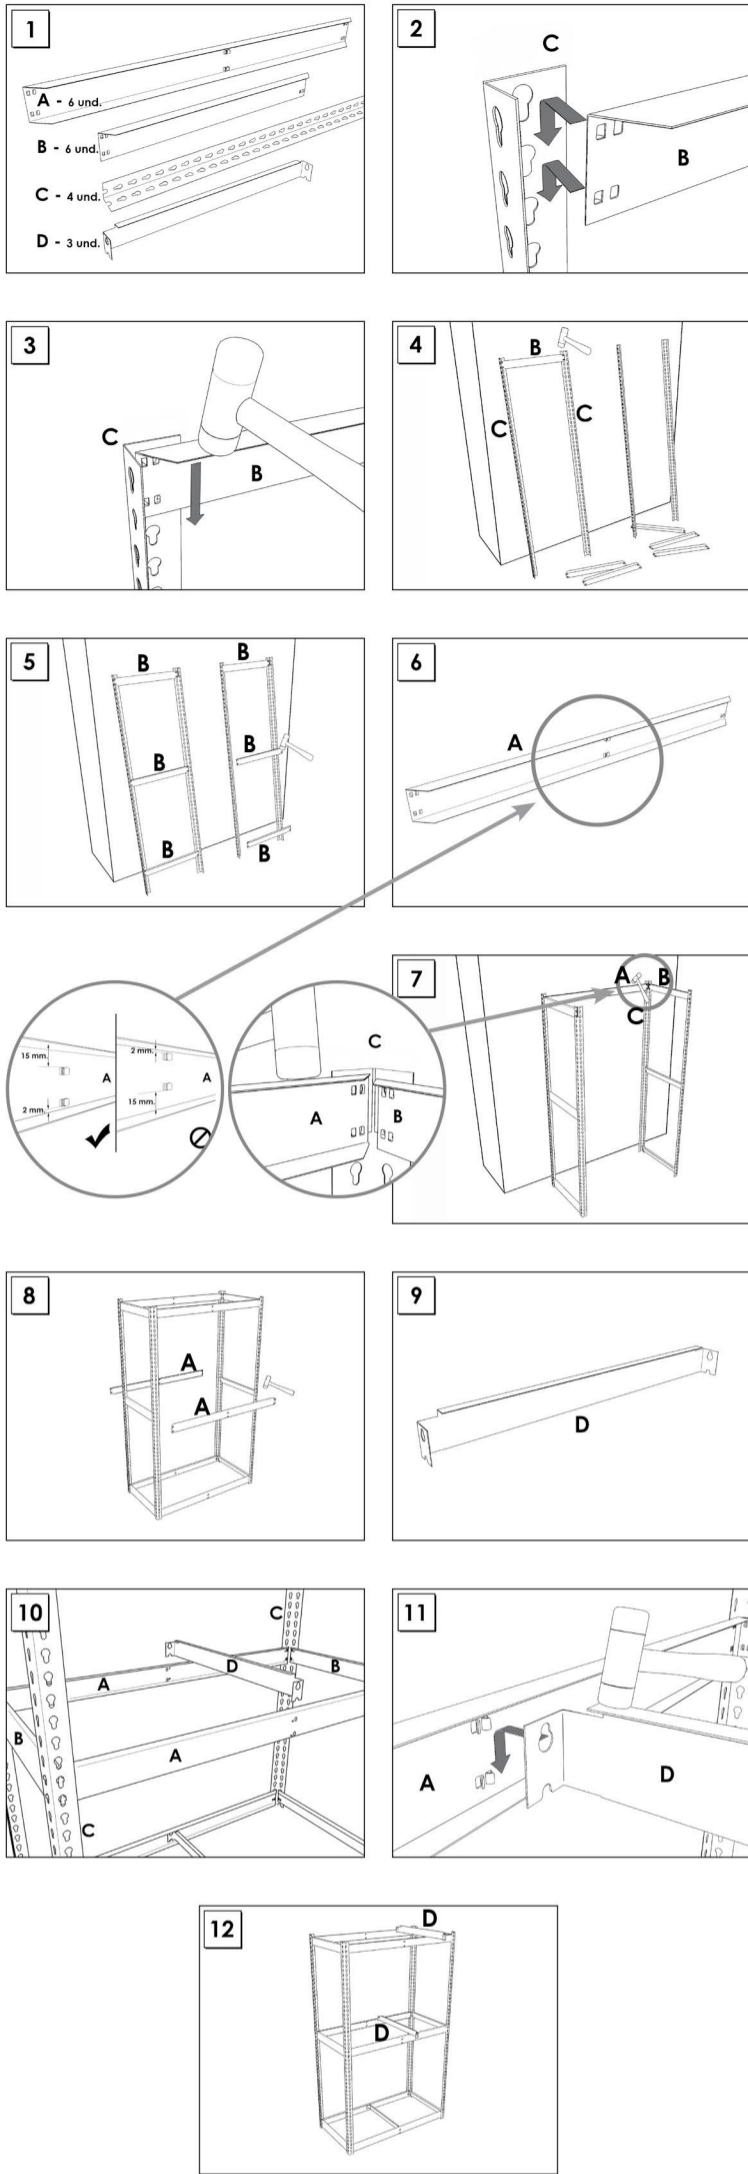

SIMONFORTE ST 1504-3

200 x 150 x 45 cm
78.7" x 59.1" x 17.7"

NOT INCLUDED:

9 min.

- 4 x 200 cm (78.7")
- 3 x 45 cm (17.7")
- 6 x 150 cm (59.1")
- 6 x 45 cm (17.7")

On-line instructions: www.simonrack.com/instructions LOGIN: 196003