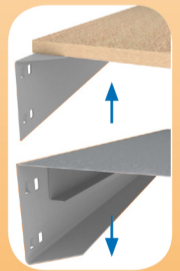

SIMONFORTE ST 1504-3

200 x 150 x 45 cm
78.7" x 59.1" x 17.7"

NOT INCLUDED:

9 min.

- 4 x 200 cm (78.7")
- 3 x 45 cm (17.7")
- 6 x 150 cm (59.1")
- 6 x 45 cm (17.7")

On-line instructions: www.simonrack.com/instructions LOGIN: 196003