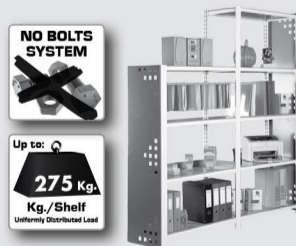

On-line instructions: www.simonrack.com/instructions LOGIN: 196003

www.simonrack.com • www.simonrack.com • www.simonrack.com • www.simonrack.com

SIMONCLASSIC

SIMONCLICK

OFFCLICK

SIMONFORTE

SIMONCROMO

SIMONINOX

SIMONTITÁN

SIMONPALET

SIMONLEVER