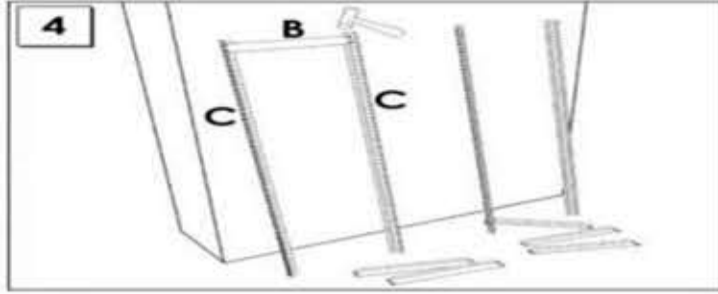

**Simon
Rack**
SINCE 1964 - MANUFACTURER

www.instructionsrack.com

www.simonrack.com