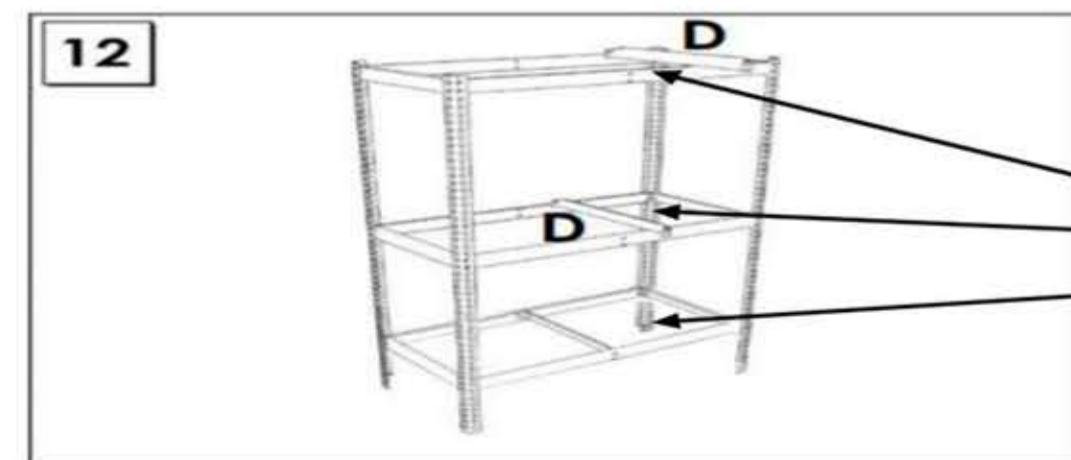

**Simon
Rack**
SINCE 1964 - MANUFACTURER

www.instructionsrack.com

www.simonrack.com