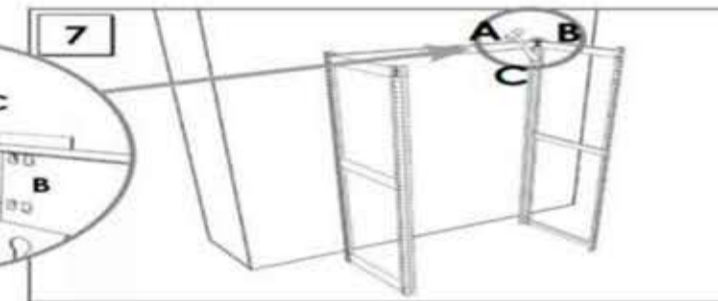

**Simon
Rack**
SINCE 1964 - MANUFACTURER

www.instructionsrack.com

www.simonrack.com