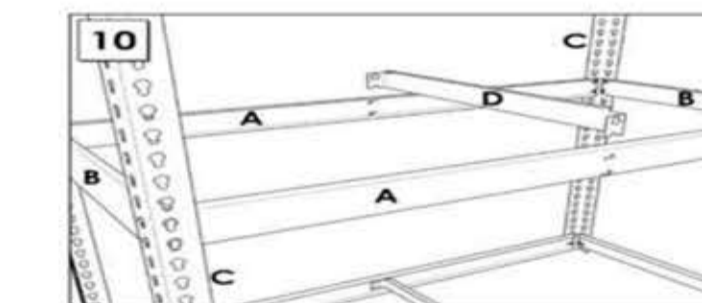

**Simon
Rack**
SINCE 1964 - MANUFACTURER

www.instructionsrack.com

www.simonrack.com