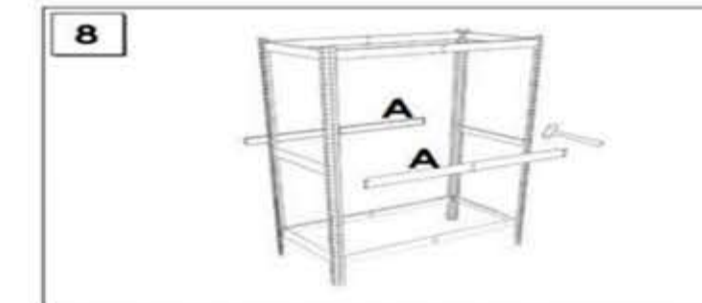

**Simon
Rack**
SINCE 1964 - MANUFACTURER

www.instructionsrack.com

www.simonrack.com