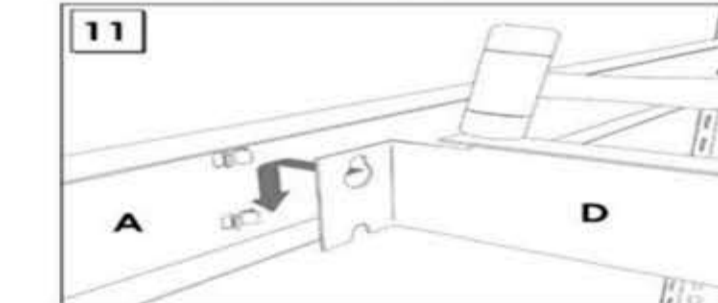

**Simon
Rack**
SINCE 1964 - MANUFACTURER

www.instructionsrack.com

www.simonrack.com