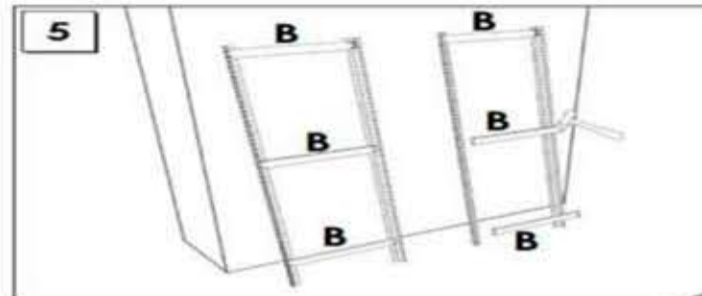

**Simon
Rack**
SINCE 1964 - MANUFACTURER

www.instructionsrack.com

www.simonrack.com