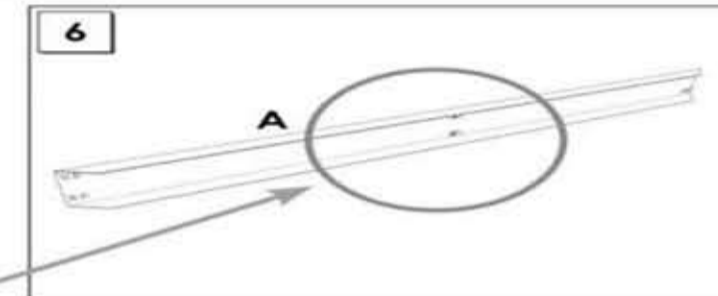

**Simon
Rack**
SINCE 1964 - MANUFACTURER

www.instructionsrack.com

www.simonrack.com