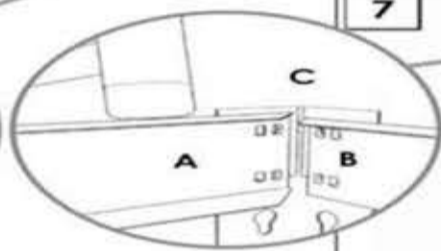

www.instructionsrack.com

www.simonrack.com