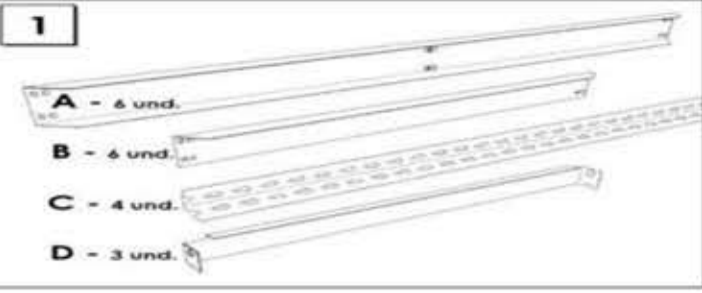

**Simon
Rack**
SINCE 1964 - MANUFACTURER

www.instructionsrack.com

www.simonrack.com