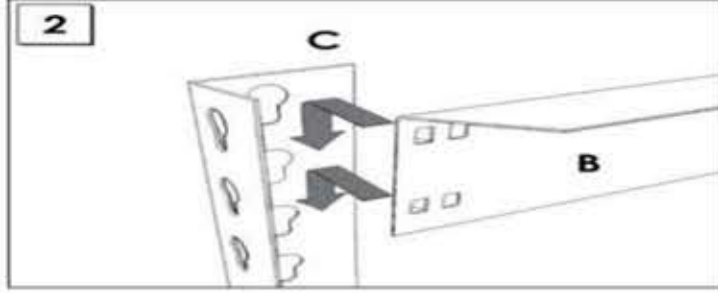

**Simon
Rack**
SINCE 1964 - MANUFACTURER

www.instructionsrack.com

www.simonrack.com