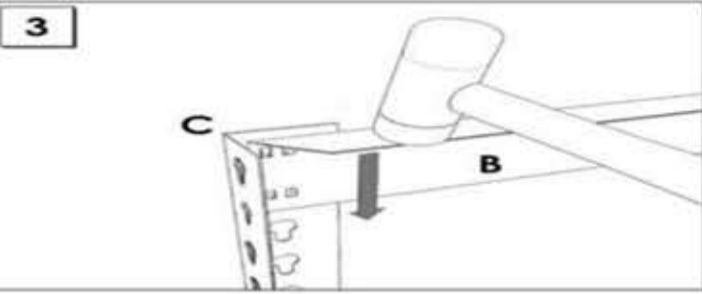

**Simon
Rack**
SINCE 1964 - MANUFACTURER

www.instructionsrack.com

www.simonrack.com