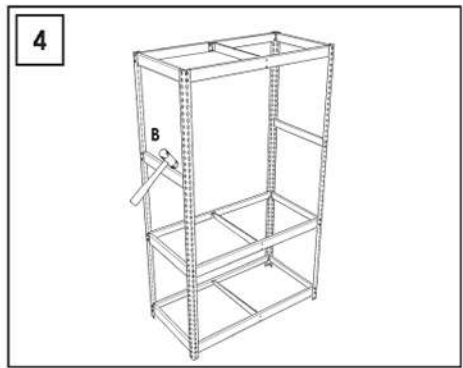

www.instructionsrack.com/ecofortechipboard

www.simonrack.com • www.simonrack.com • www.simonrack.com • www.simonrack.com

SIMONCLASSIC

SIMONCLICK

SIMONTALLER

SIMONAUTO

SIMONWORK

SIMONLOCKER

SIMONOFFICE

SIMONHOME

SIMONGARDEN

SIMONTITÁN

SIMONINOX

SIMONINDUSTRIAL