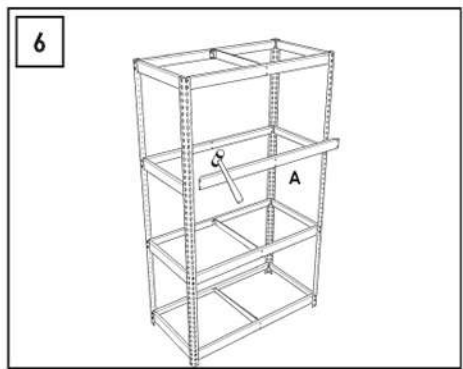

www.instructionsrack.com/ecofortechipboard

www.simonrack.com • www.simonrack.com • www.simonrack.com • www.simonrack.com

SIMONCLASSIC

SIMONCLICK

SIMONTALLER

SIMONAUTO

SIMONWORK

SIMONLOCKER

SIMONOFFICE

SIMONHOME

SIMONGARDEN

SIMONTITÁN

SIMONINOX

SIMONINDUSTRIAL