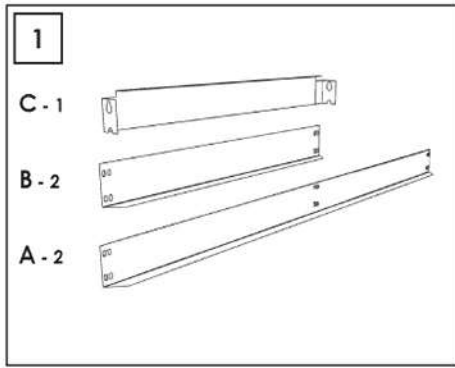

www.instructionsrack.com/ecofortechipboard

www.simonrack.com • www.simonrack.com • www.simonrack.com • www.simonrack.com

SIMONCLASSIC

SIMONCLICK

SIMONTALLER

SIMONAUTO

SIMONWORK

SIMONLOCKER

SIMONOFFICE

SIMONHOME

SIMONGARDEN

SIMONTITÁN

SIMONINOX

SIMONINDUSTRIAL