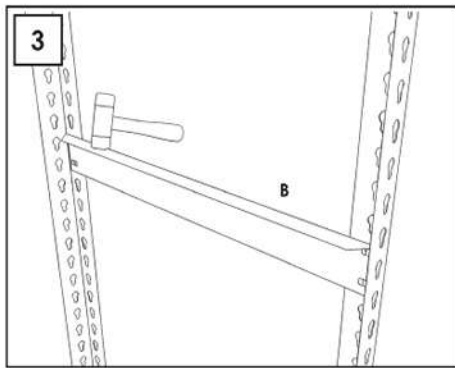

www.instructionsrack.com/ecofortechipboard

www.simonrack.com • www.simonrack.com • www.simonrack.com • www.simonrack.com

SIMONCLASSIC

SIMONCLICK

SIMONTALLER

SIMONAUTO

SIMONWORK

SIMONLOCKER

SIMONOFFICE

SIMONHOME

SIMONGARDEN

SIMONTITÁN

SIMONINOX

SIMONINDUSTRIAL