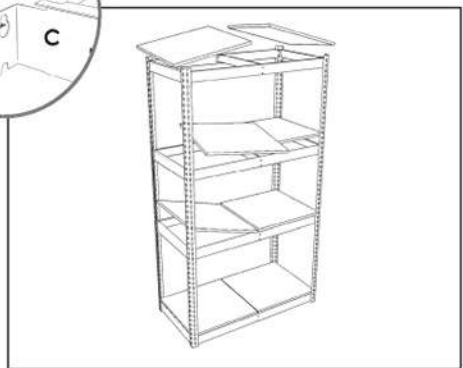

www.instructionsrack.com/ecofortechipboard

www.simonrack.com • www.simonrack.com • www.simonrack.com • www.simonrack.com

SIMONCLASSIC

SIMONCLICK

SIMONTALLER

SIMONAUTO

SIMONWORK

SIMONLOCKER

SIMONOFFICE

SIMONHOME

SIMONGARDEN

SIMONTITÁN

SIMONINOX

SIMONINDUSTRIAL