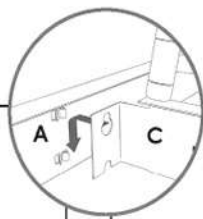

www.instructionsrack.com/ecofortechipboard

www.simonrack.com • www.simonrack.com • www.simonrack.com • www.simonrack.com

SIMONCLASSIC

SIMONCLICK

SIMONTALLER

SIMONAUTO

SIMONWORK

SIMONLOCKER

SIMONOFFICE

SIMONHOME

SIMONGARDEN

SIMONTITÁN

SIMONINOX

SIMONINDUSTRIAL