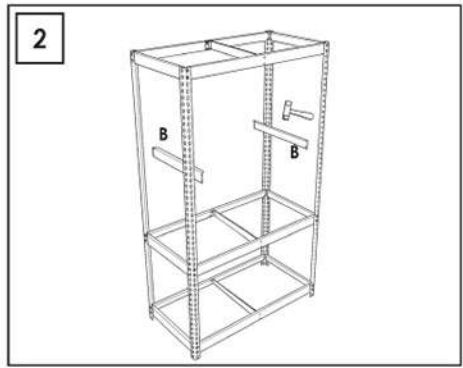

www.instructionsrack.com/ecofortechipboard

www.simonrack.com • www.simonrack.com • www.simonrack.com • www.simonrack.com

SIMONCLASSIC

SIMONCLICK

SIMONTALLER

SIMONAUTO

SIMONWORK

SIMONLOCKER

SIMONOFFICE

SIMONHOME

SIMONGARDEN

SIMONTITÁN

SIMONINOX

SIMONINDUSTRIAL