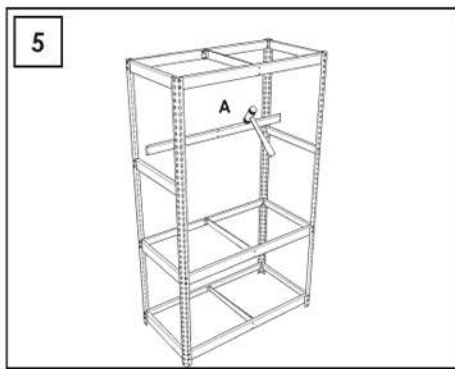

www.instructionsrack.com/ecofortechipboard

www.simonrack.com • www.simonrack.com • www.simonrack.com • www.simonrack.com

SIMONCLASSIC

SIMONCLICK

SIMONTALLER

SIMONAUTO

SIMONWORK

SIMONLOCKER

SIMONOFFICE

SIMONHOME

SIMONGARDEN

SIMONTITÁN

SIMONINOX

SIMONINDUSTRIAL