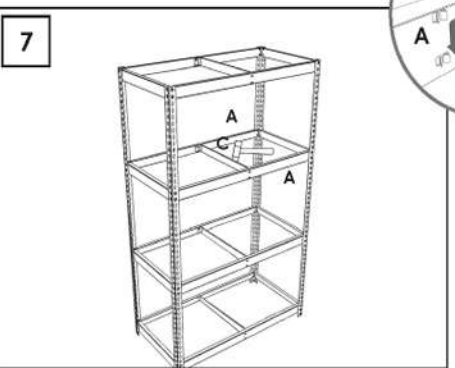

www.instructionsrack.com/ecofortechipboard

www.simonrack.com • www.simonrack.com • www.simonrack.com • www.simonrack.com

SIMONCLASSIC

SIMONCLICK

SIMONTALLER

SIMONAUTO

SIMONWORK

SIMONLOCKER

SIMONOFFICE

SIMONHOME

SIMONGARDEN

SIMONTITÁN

SIMONINOX

SIMONINDUSTRIAL