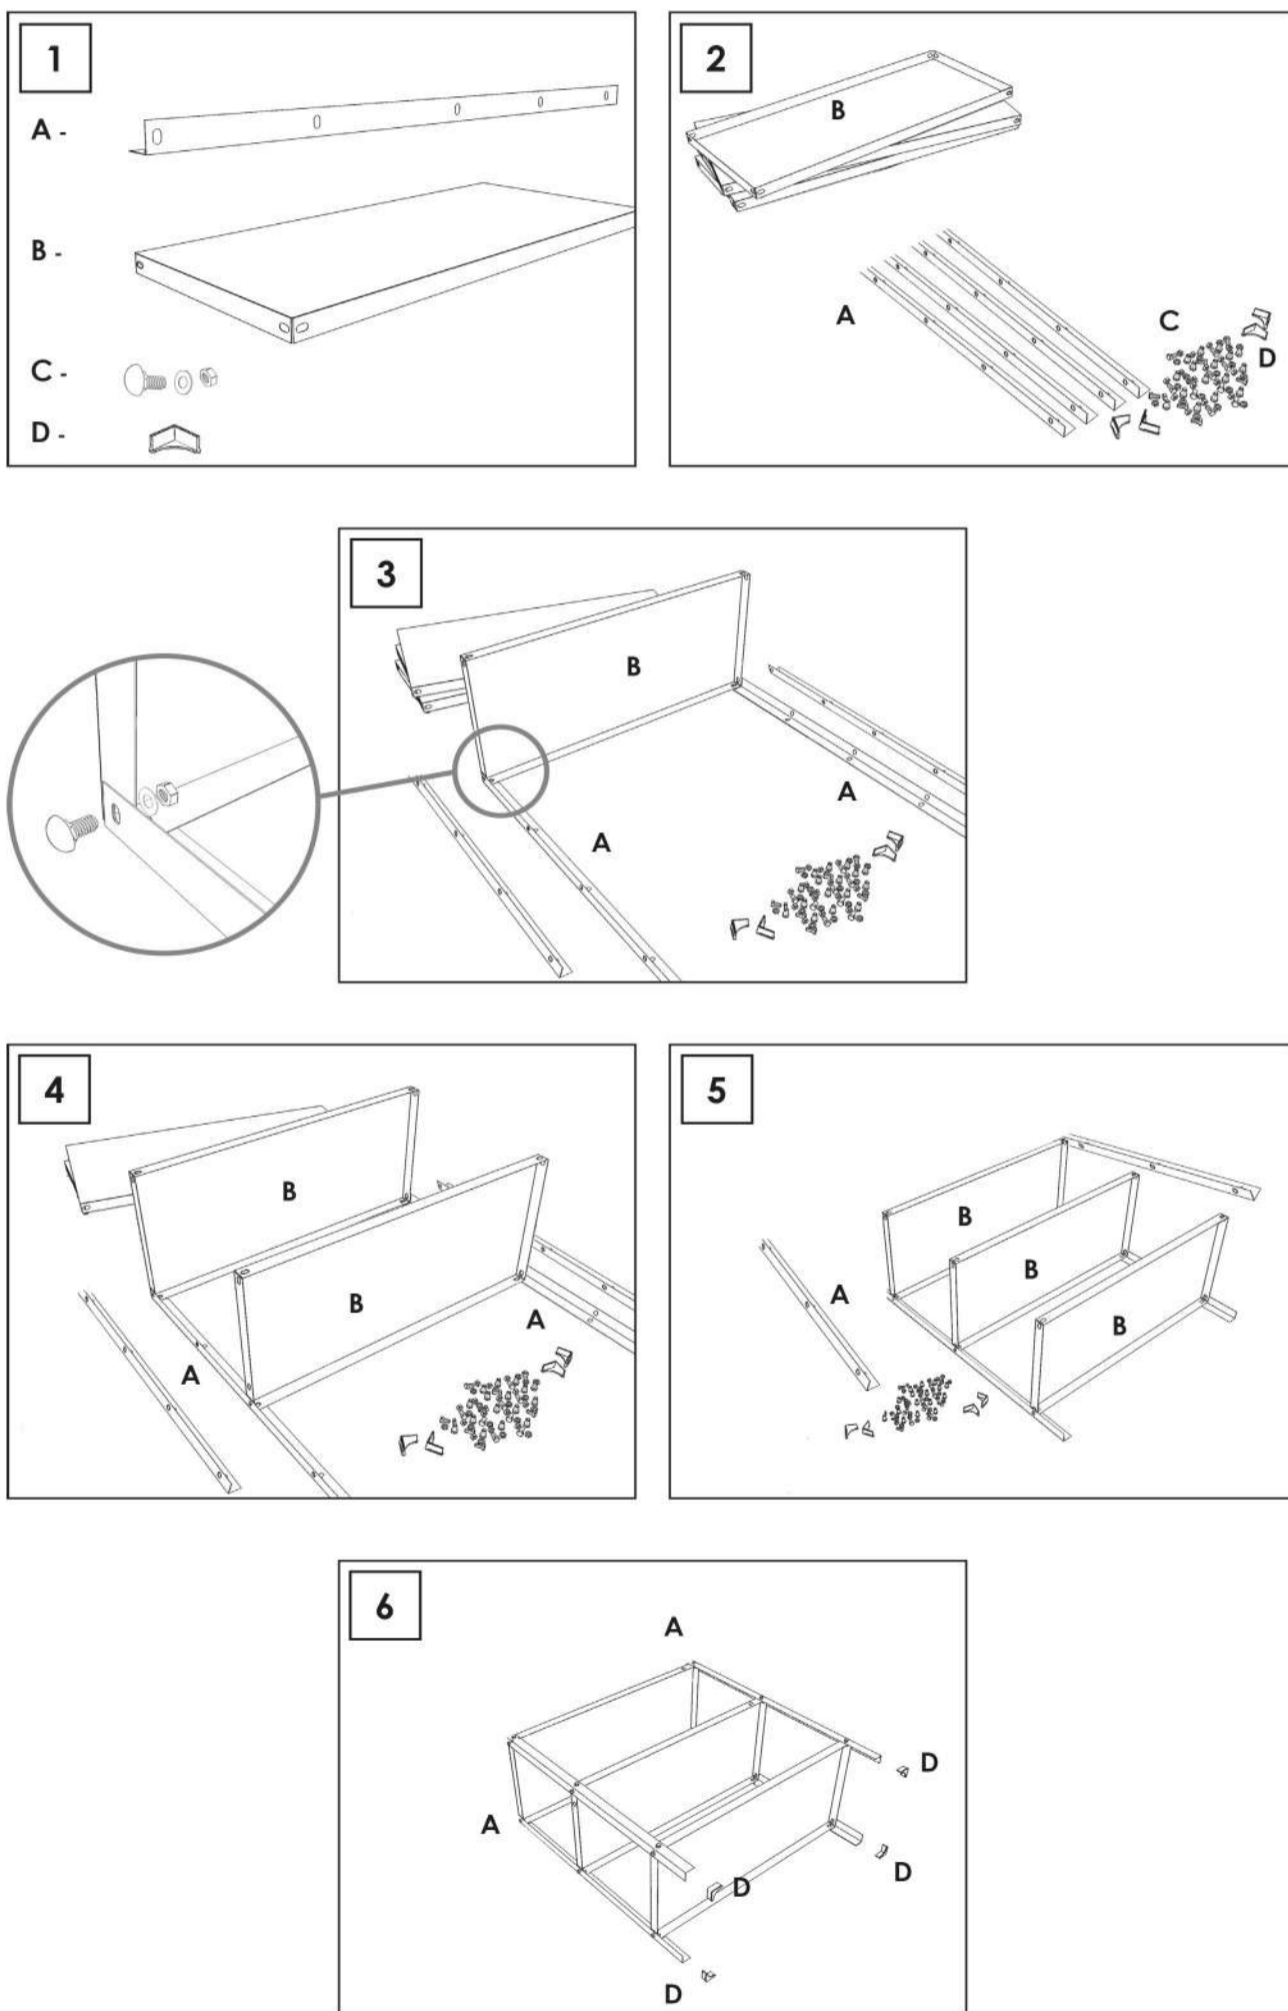

STANDARD MOUNTING

www.simonrack.com • www.simonrack.com • www.simonrack.com

SIMONCLASSIC

BOLTS SYSTEM

Up to: **100 Kg.**
Kg./Shelf
Uniformly Distributed Load

SIMONCLICK

NO BOLTS SYSTEM

Up to: **180 Kg.**
Kg./Shelf
Uniformly Distributed Load

SIMONOFFICE

NO BOLTS SYSTEM

Up to: **275 Kg.**
Kg./Shelf
Uniformly Distributed Load

SIMONTALLER

NO BOLTS SYSTEM

Up to: **600 Kg.**
Kg./Shelf
Uniformly Distributed Load

BANCOS DE TRABAJO

Up to: **800 Kg.**
Kg./Shelf
Uniformly Distributed Load

SIMONHOME

Up to: **150 Kg.**
Kg./Shelf
Uniformly Distributed Load

TAQUILLAS

SIMONTITÁN

NO BOLTS SYSTEM

Up to: **900 Kg.**
Kg./Shelf
Uniformly Distributed Load

SIMONINOX

NO BOLTS SYSTEM

SIMONPALET

SIMONLEVER

ALTILLOS Y PASILLOS ELEVADOS