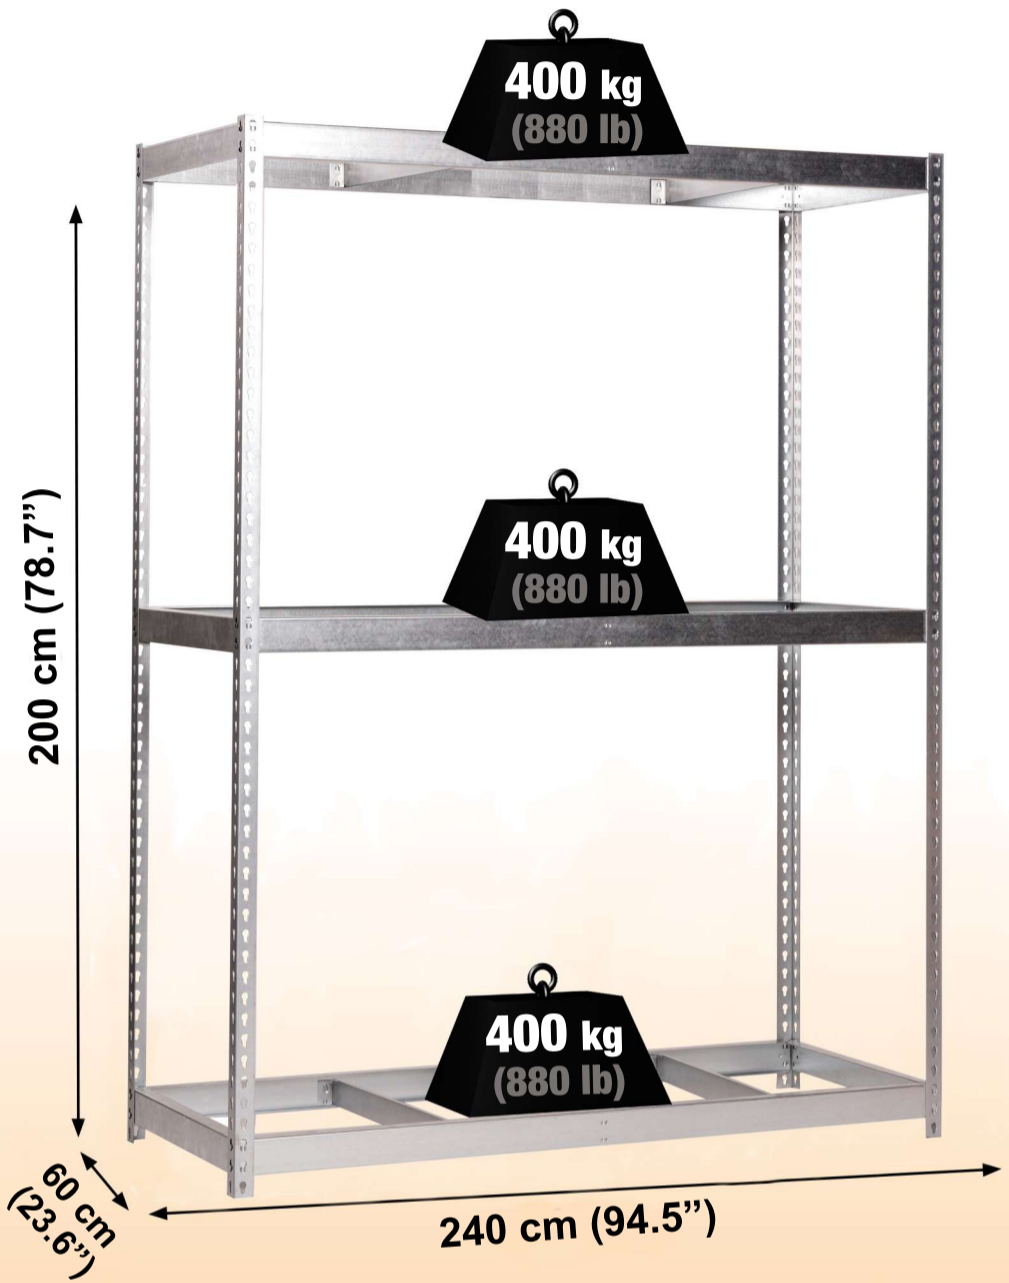

SIMONFORTE ST 2406-3

200 x 240 x 60 cm
78.7" x 94.5" x 23.6"

NOT INCLUDED:

9 min.

4 x 200 cm (78.7")

6 x 60 cm (23.6")

6 x 240 cm (94.5")

6 x 60 cm (23.6")