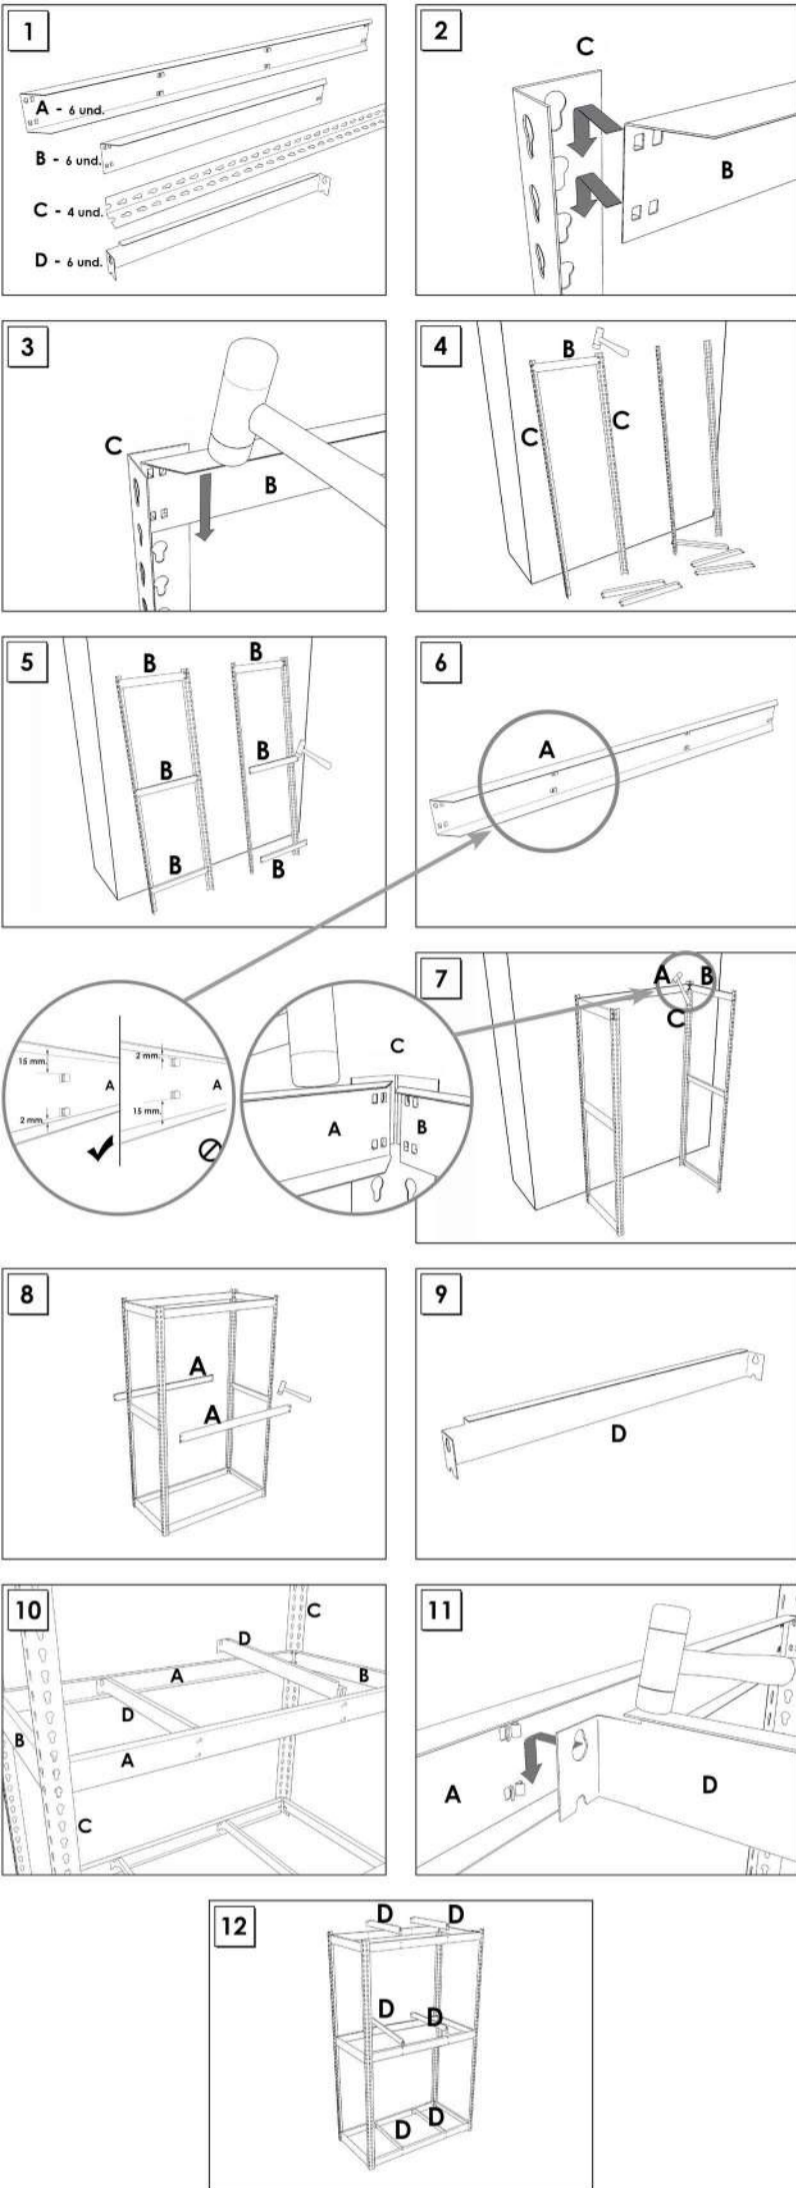

SIMONFORTE ST 2406-3

200 x 240 x 60 cm
78.7" x 94.5" x 23.6"

NOT INCLUDED:

9 min.

4 x 200 cm (78.7")

6 x 60 cm (23.6")

6 x 240 cm (94.5")

6 x 60 cm (23.6")