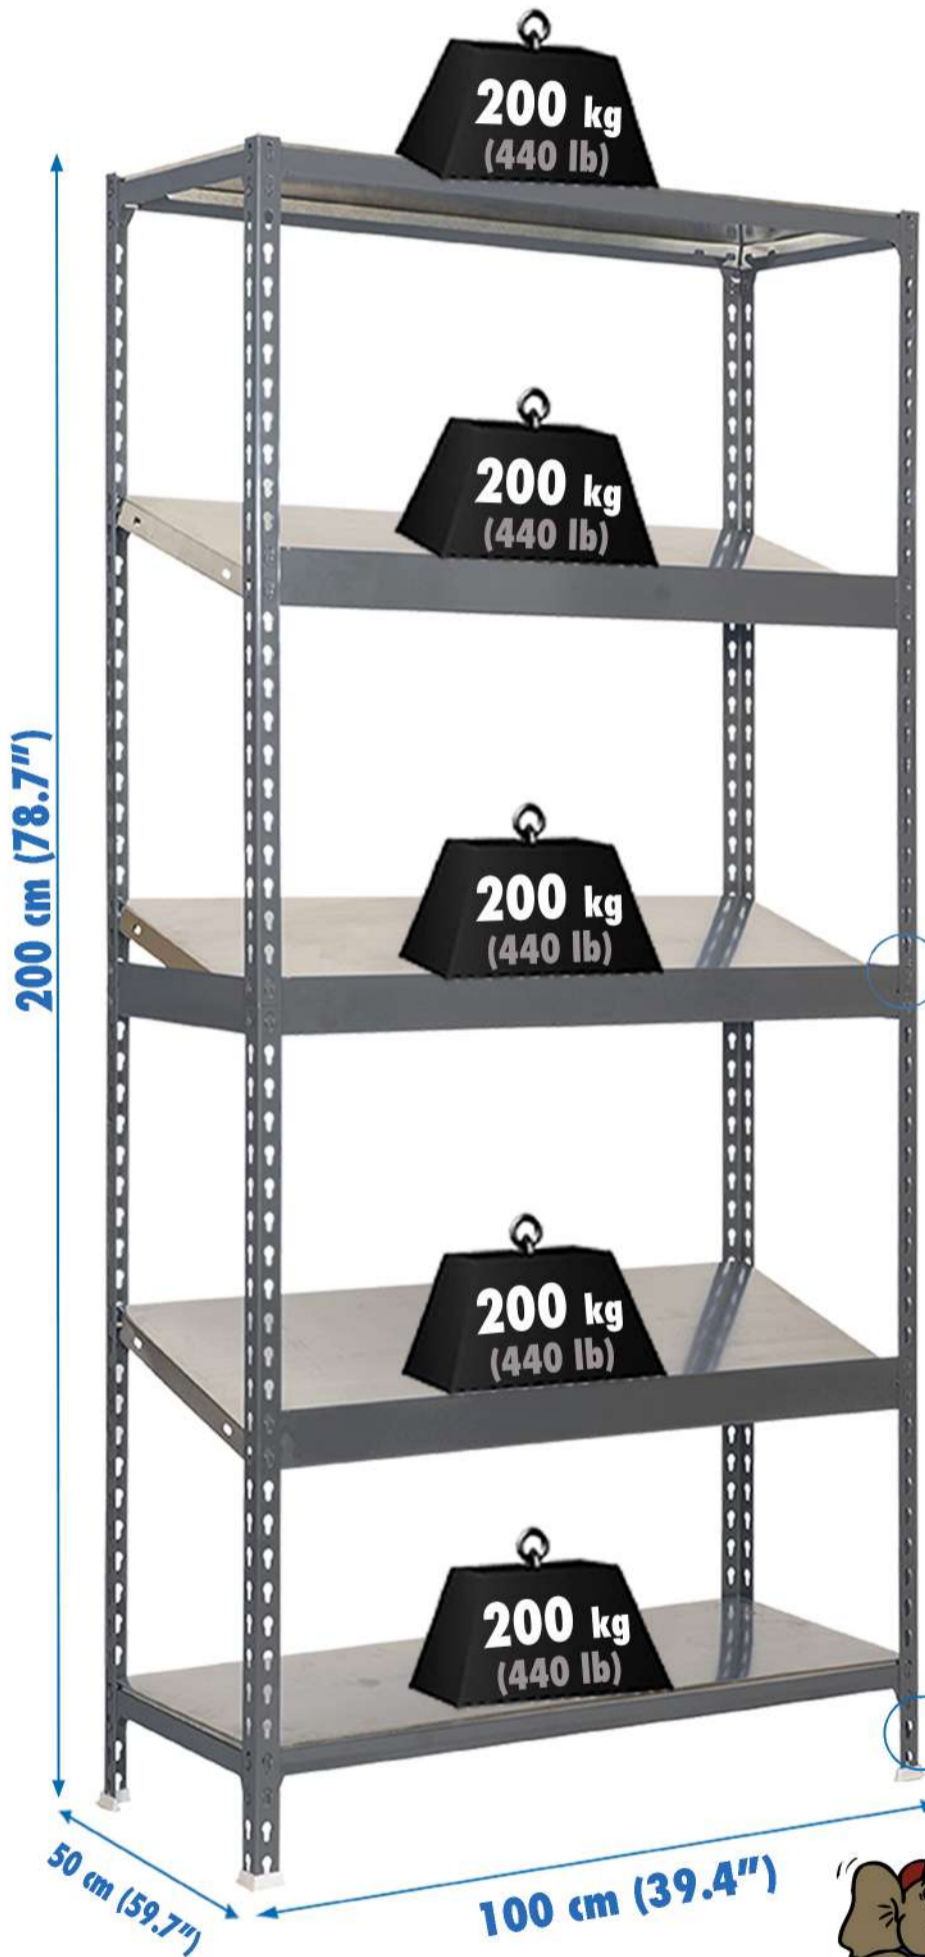

200 x 100 x 50 cm*

78.7" x 39.4" x 19.7"

KIT SIMONEXPO PLUS 5/500-3

www.simonrack.com

INSTRUCTIONS