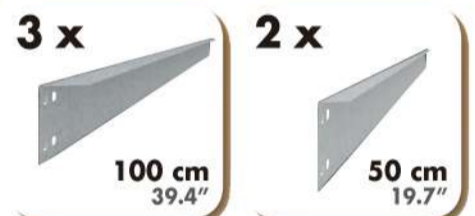

200 x 100 x 50 cm*

78.7" x 39.4" x 19.7"

KIT SIMONEXPO PLUS 5/500-3

www.simonrack.com

INSTRUCTIONS