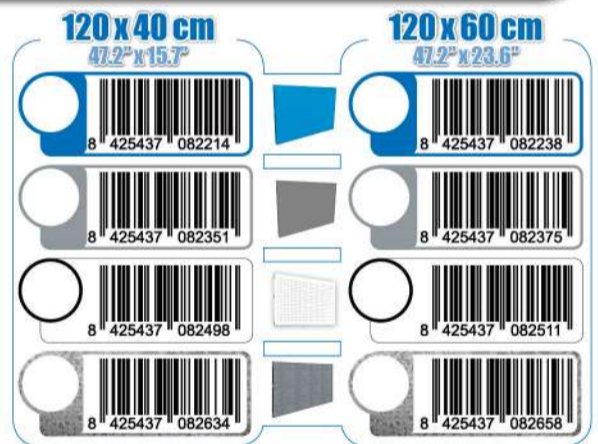

3 KIT PANELCLICK + 14 HOOKS + 3 ACCESOR.