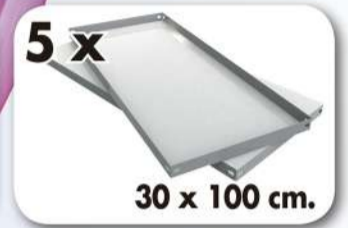

# HOMECCLICK METAL

180 x 100 x 30 cm. Plus 5-300

*Colour*

**Simon**  
Rack

[www.simonrack.com](http://www.simonrack.com) **MADE IN SPAIN**

**INSTRUCTIONS**