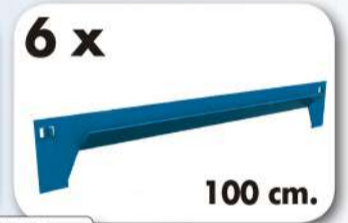

# HOMECCLICK METAL

180 x 100 x 30 cm. Plus 5-300

*Colour*

**Simon**  
Rack

[www.simonrack.com](http://www.simonrack.com) **MADE IN SPAIN**

**INSTRUCTIONS**