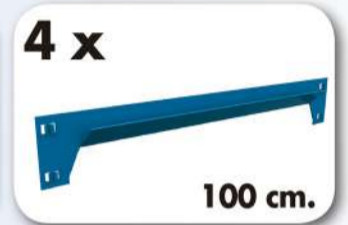

# HOMECCLICK METAL

180 x 100 x 30 cm. Plus 5-300

*Colour*

**Simon**  
Rack

[www.simonrack.com](http://www.simonrack.com) **MADE IN SPAIN**

**INSTRUCTIONS**