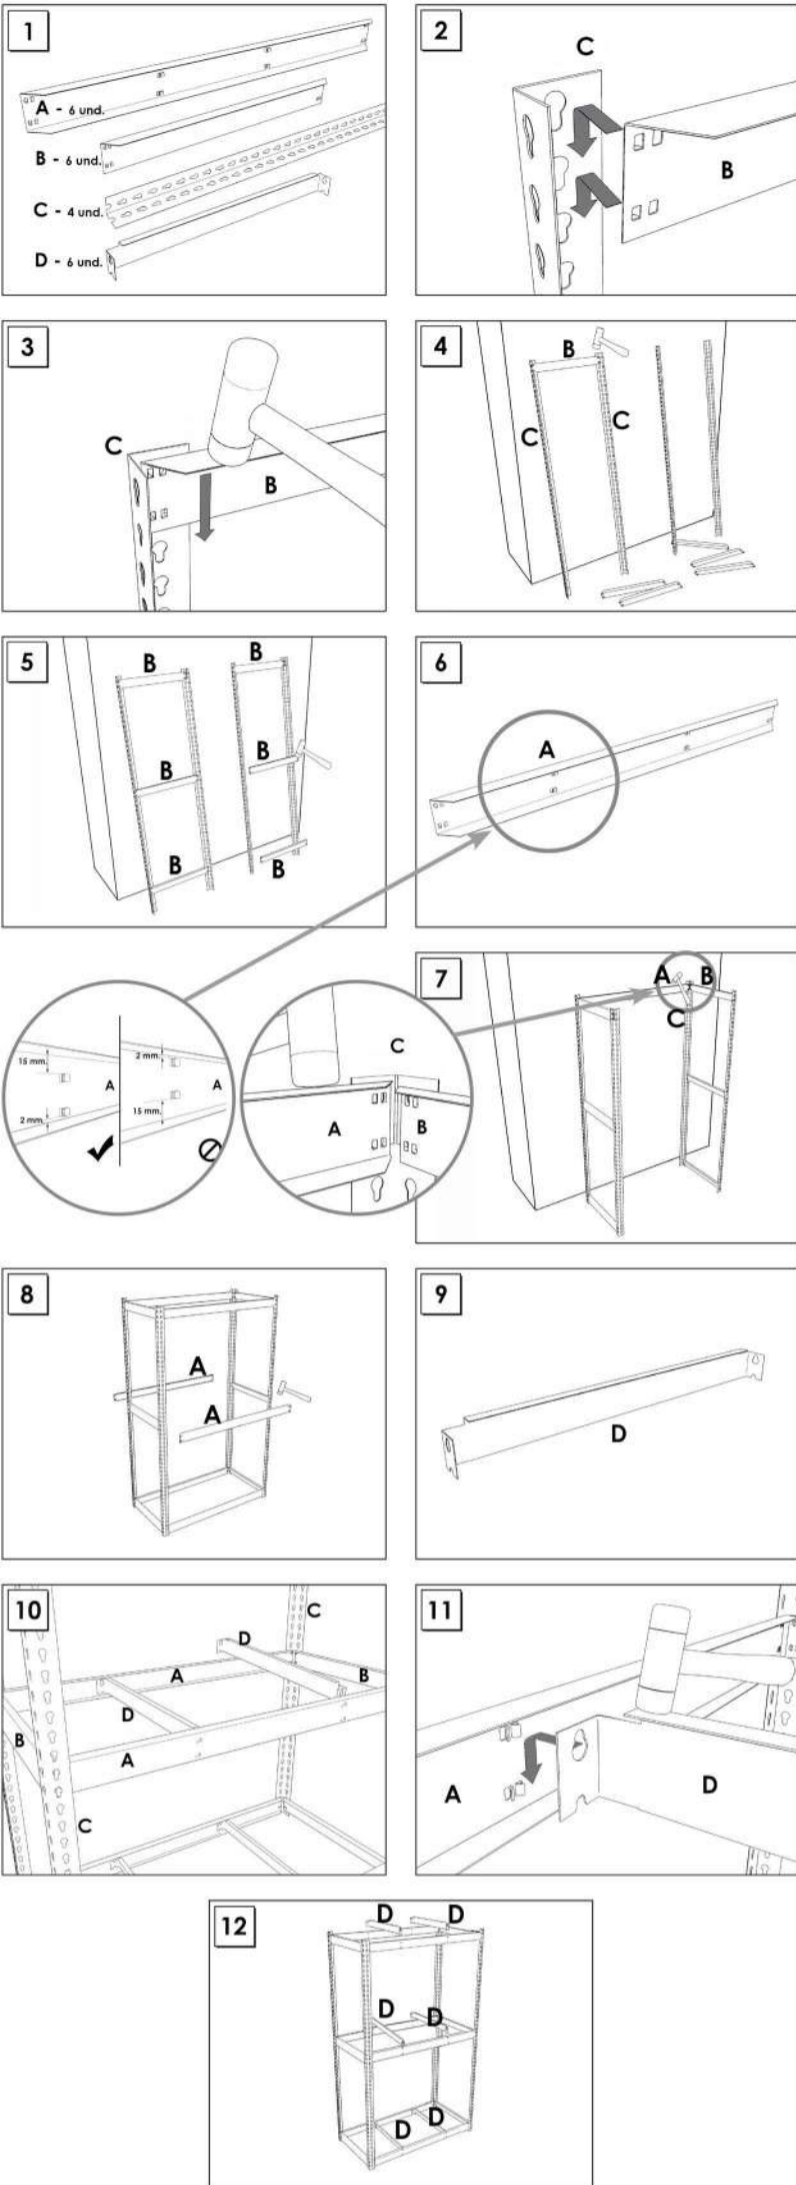

# SIMONFORTE ST 2409-3

**200 x 240 x 90 cm**  
**78.7" x 94.5" x 35.4"**

NOT INCLUDED:

On-line instructions: [www.simonrack.com/instructions](http://www.simonrack.com/instructions)

LOGIN: 196003

[www.simonrack.com](http://www.simonrack.com) • [www.simonrack.com](http://www.simonrack.com) • [www.simonrack.com](http://www.simonrack.com) • [www.simonrack.com](http://www.simonrack.com)