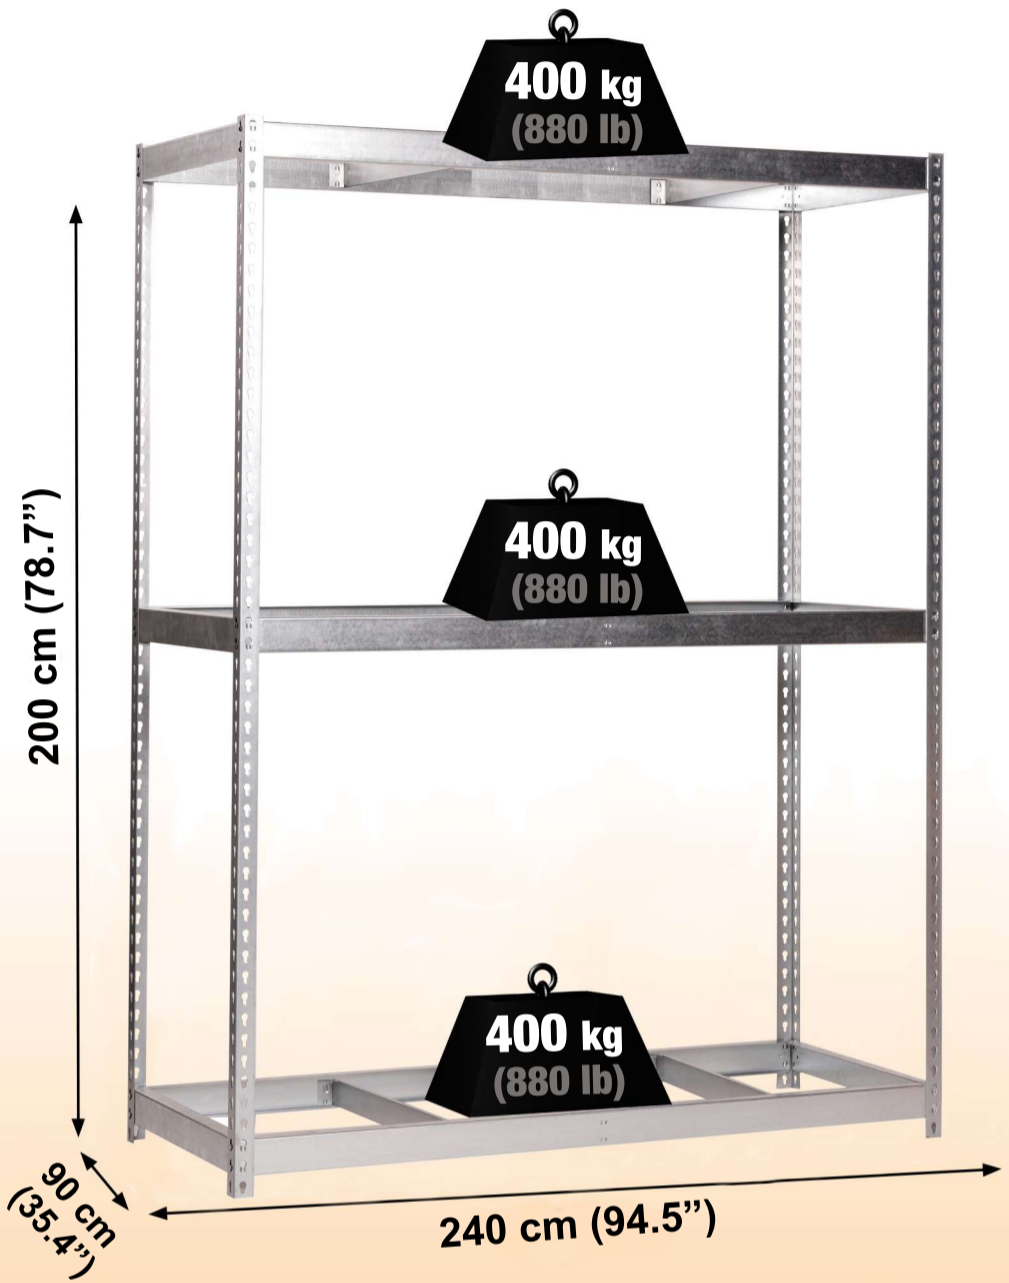

# SIMONFORTE ST 2409-3

**200 x 240 x 90 cm**  
**78.7" x 94.5" x 35.4"**

NOT INCLUDED:

On-line instructions: [www.simonrack.com/instructions](http://www.simonrack.com/instructions)

LOGIN: 196003

[www.simonrack.com](http://www.simonrack.com) • [www.simonrack.com](http://www.simonrack.com) • [www.simonrack.com](http://www.simonrack.com) • [www.simonrack.com](http://www.simonrack.com)