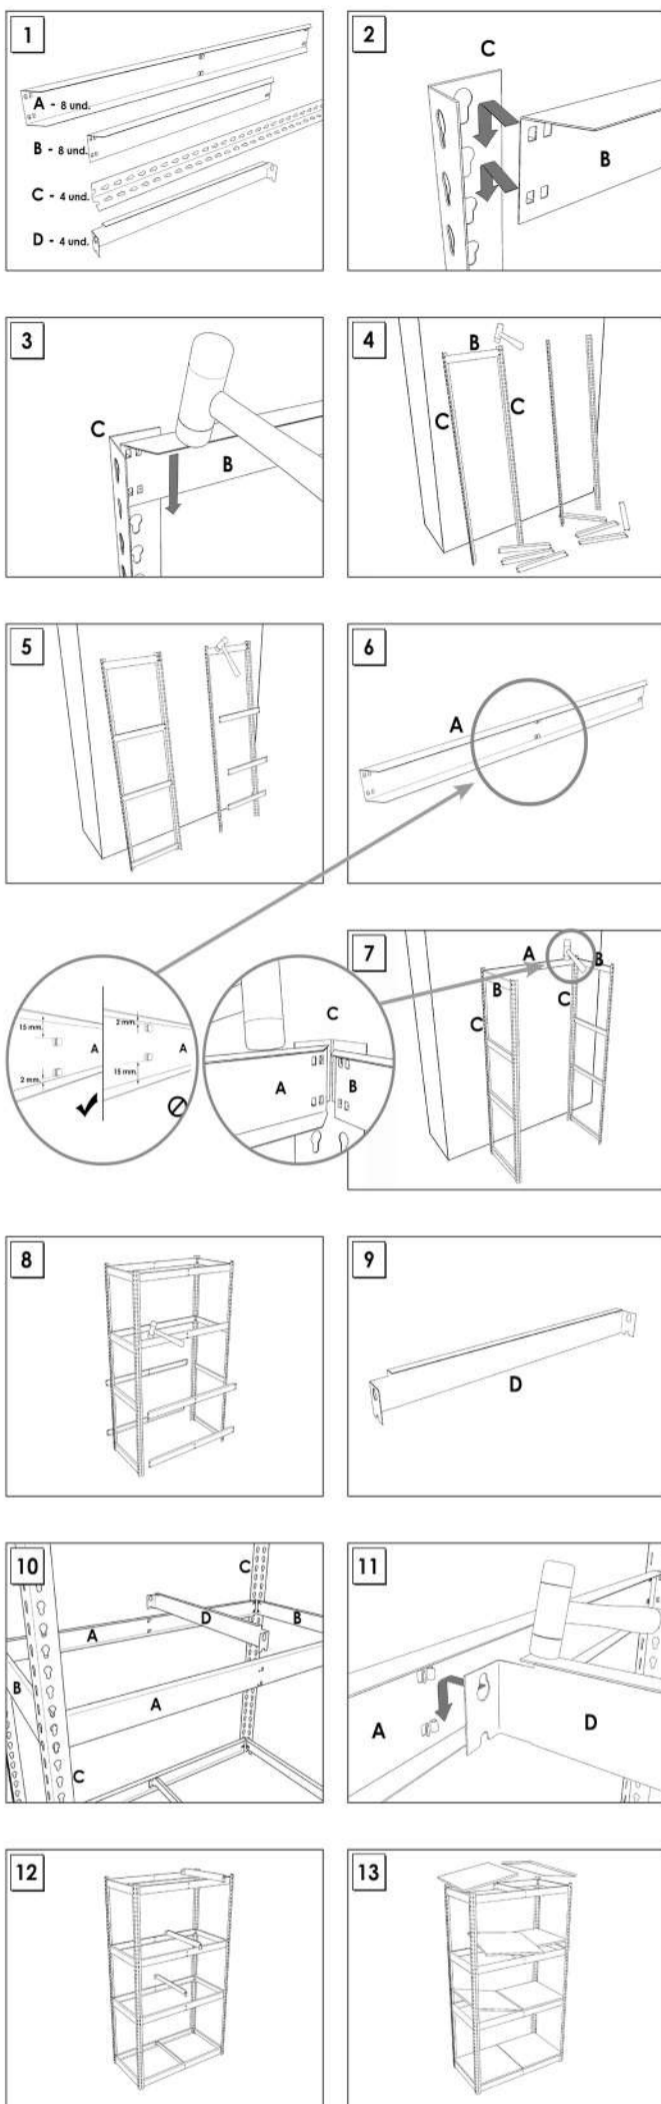

SIMONFORTE ST 1506-4

Plywood

200 x 150 x 60 cm.

**PACK
2/2**

EPOXY POLIESTER

9 min.

4 x 200 cm.

4 x 60 cm.

8 x 150 cm.

8 x 60 cm.

www.simonrack.com

INSTRUCTIONS

On-line instructions: www.simonrack.com/instructions LOGIN: 196004

www.simonrack.com • www.simonrack.com • www.simonrack.com • www.simonrack.com

SIMONCLASSIC