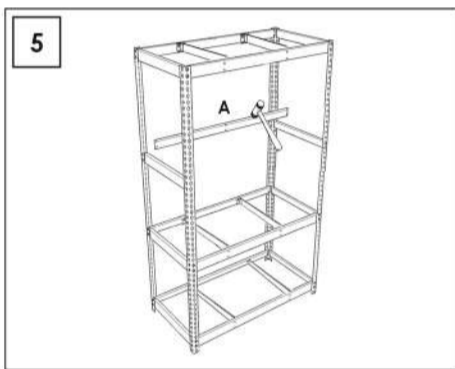

On-line instructions: www.instructionsrack.com/simontaller

www.simonrack.com • www.simonrack.com • www.simonrack.com • www.simonrack.com