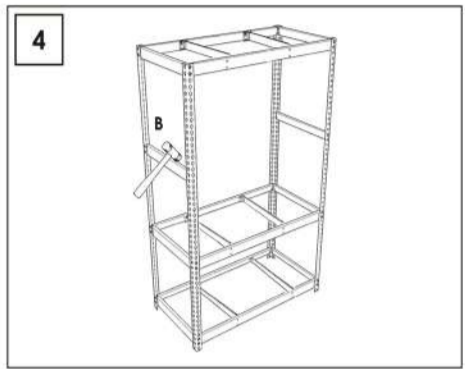

On-line instructions: www.instructionsrack.com/simontaller

www.simonrack.com • www.simonrack.com • www.simonrack.com • www.simonrack.com