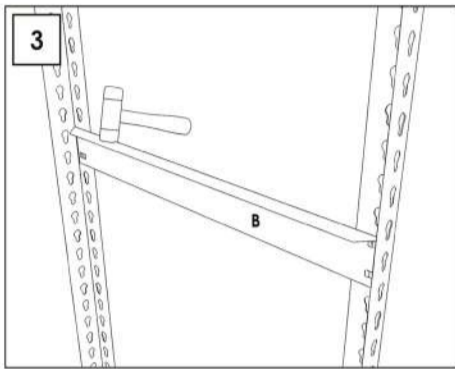

On-line instructions: www.instructionsrack.com/simontaller

www.simonrack.com • www.simonrack.com • www.simonrack.com • www.simonrack.com