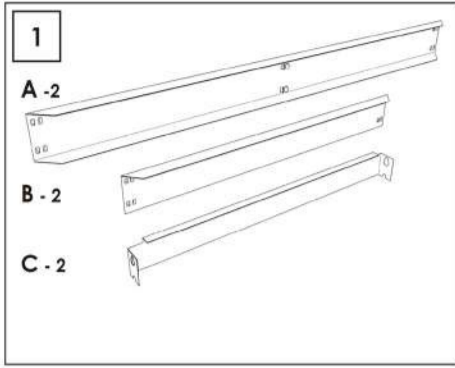

On-line instructions: www.instructionsrack.com/simontaller

www.simonrack.com • www.simonrack.com • www.simonrack.com • www.simonrack.com