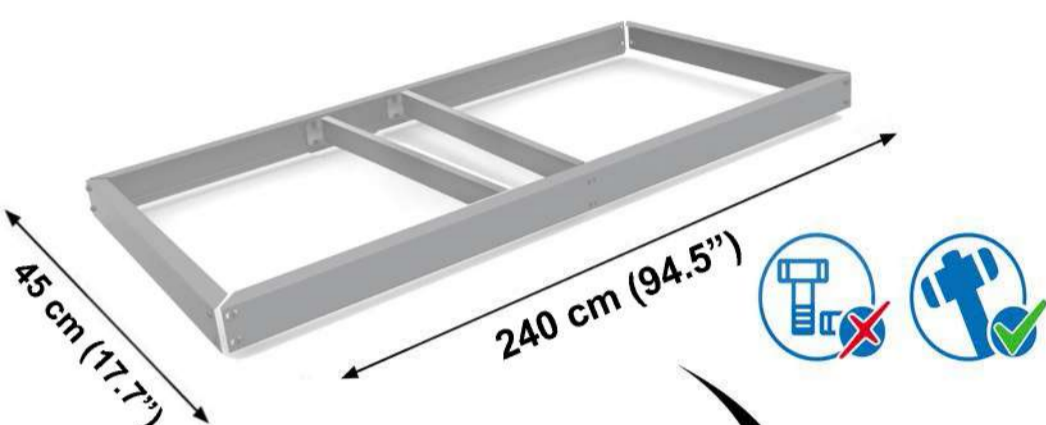

SINCE 1964 - MANUFACTURER

SIMONFORTE EA 2404

Additional Shelf

240 x 45 cm
94.5" x 17.7"

On-line instructions: www.instructionsrack.com/simontaller

*MEDIDAS EN USO: 240 x 460 mm (94.8" x 18.1")

ESTANTERIAS SIMON S.L. B.50.556.463
PG. ALFAMEN C/ POLIGONO C. N°3
ALFAMEN (ZARAGOZA)