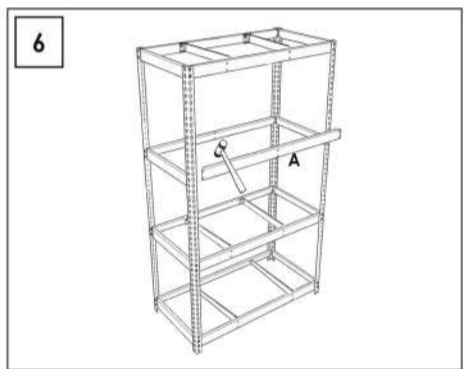

On-line instructions: www.instructionsrack.com/simontaller

www.simonrack.com • www.simonrack.com • www.simonrack.com • www.simonrack.com