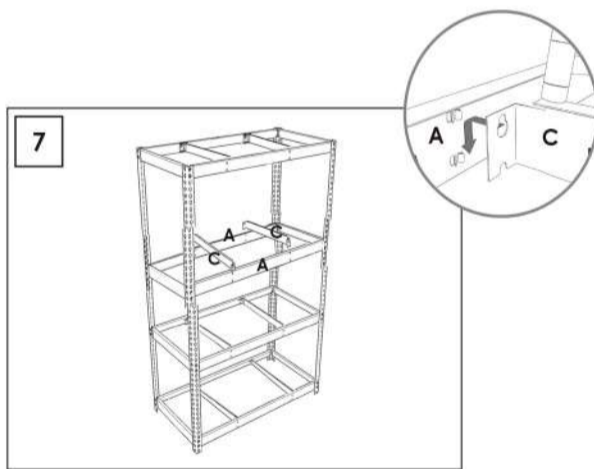

On-line instructions: www.instructionsrack.com/simontaller

www.simonrack.com • www.simonrack.com • www.simonrack.com • www.simonrack.com