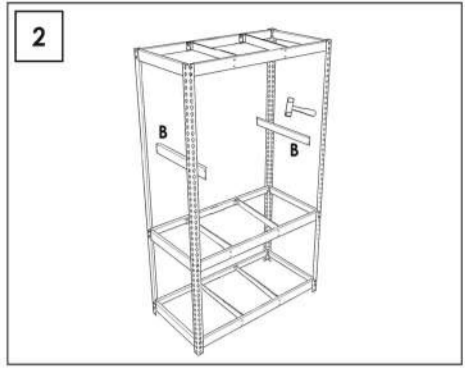

On-line instructions: www.instructionsrack.com/simontaller

www.simonrack.com • www.simonrack.com • www.simonrack.com • www.simonrack.com