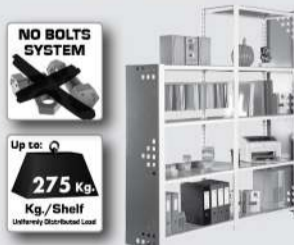

On-line instructions: www.simonrack.com/instructions LOGIN: 196003

www.simonrack.com • www.simonrack.com • www.simonrack.com • www.simonrack.com

SIMONCLASSIC

SIMONCLICK

OFFCLICK

SIMONFORTE

SIMONCROMO

SIMONINOX

SIMONTITÁN

SIMONPALET

SIMONLEVER