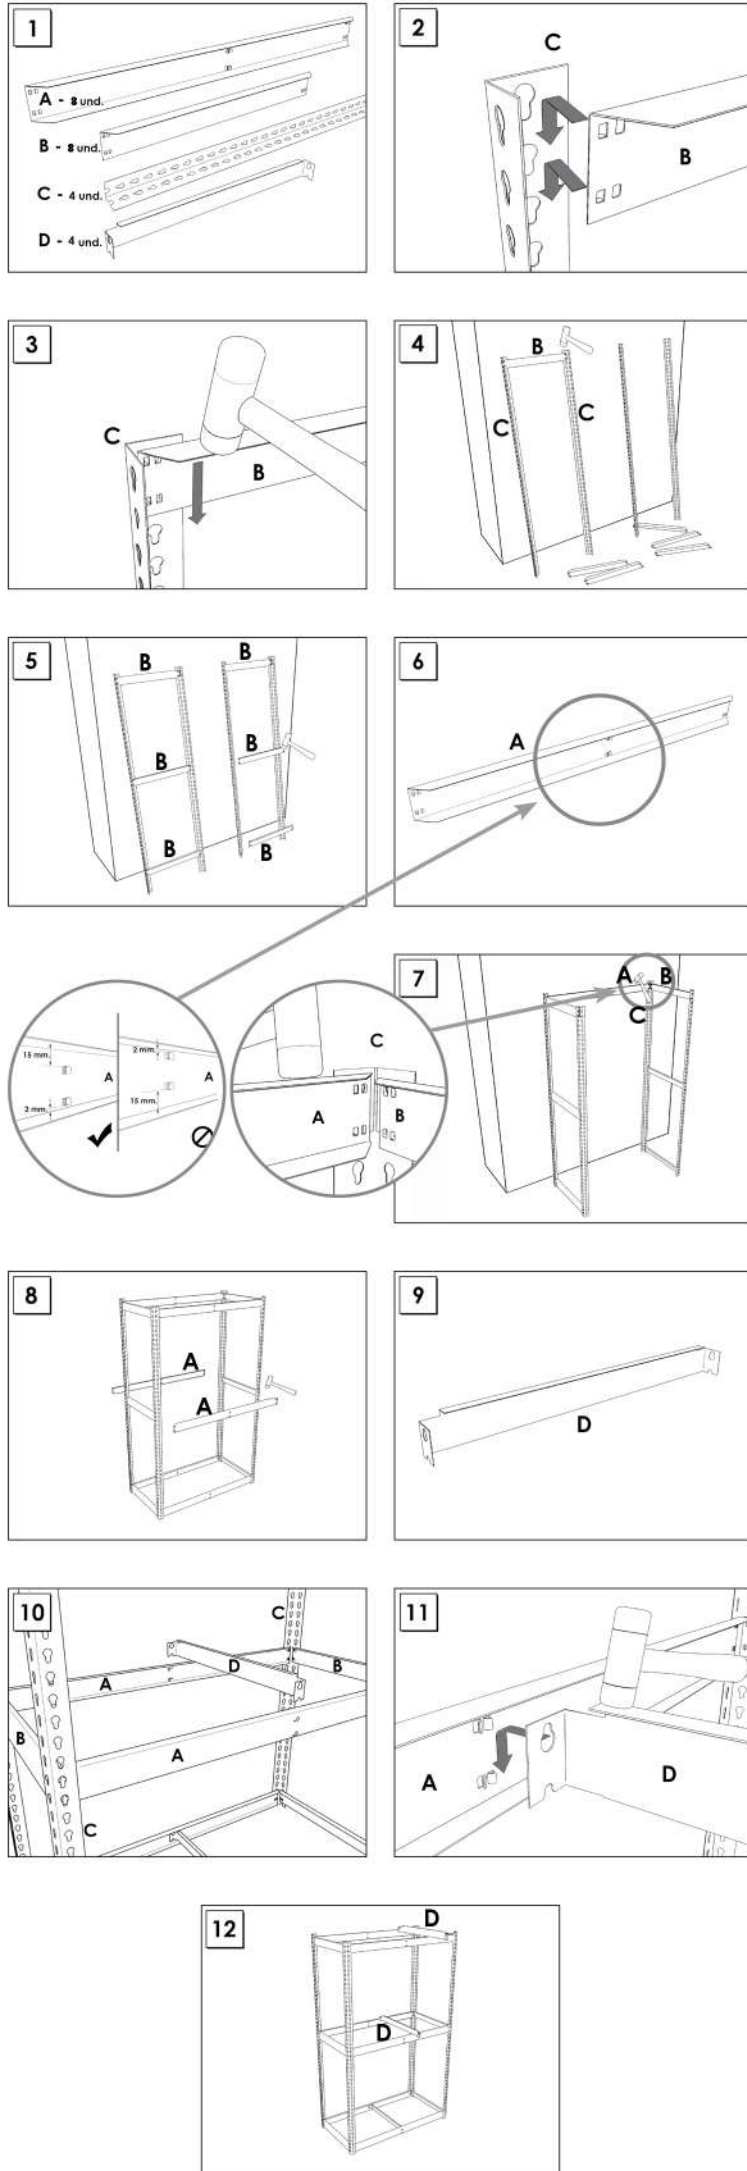

On-line instructions: www.simonrack.com/instructions LOGIN: 196003

www.simonrack.com • www.simonrack.com • www.simonrack.com • www.simonrack.com

SIMONCLASSIC

Up to: **150 Kg.**
Kg./Shelf
Uniformly Distributed Load

SIMONCLICK

Up to: **275 Kg.**
Kg./Shelf
Uniformly Distributed Load

OFFCLICK

Up to: **275 Kg.**
Kg./Shelf
Uniformly Distributed Load

SIMONFORTE

Up to: **700 Kg.**
Kg./Shelf
Uniformly Distributed Load

Up to: **600 Kg.**
Kg./Shelf
Uniformly Distributed Load