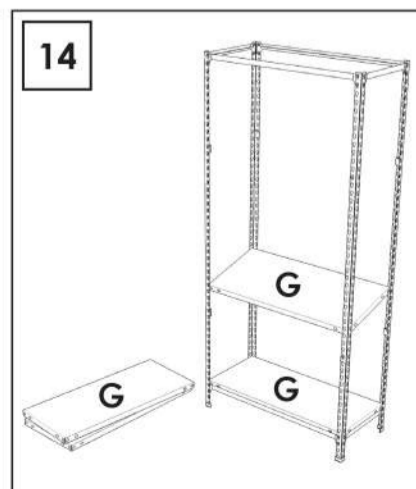

90 x 90 x 50 cm. 35.4" x 35.4" x 19.7" Ecoclick 3/500

5 years
SIMONRACK
GUARANTEE

 
MADE IN SPAIN
European Quality

www.simonrack.com

INSTRUCTIONS

SIMONCLASSIC

SIMONCLICK

SIMONOFFICE