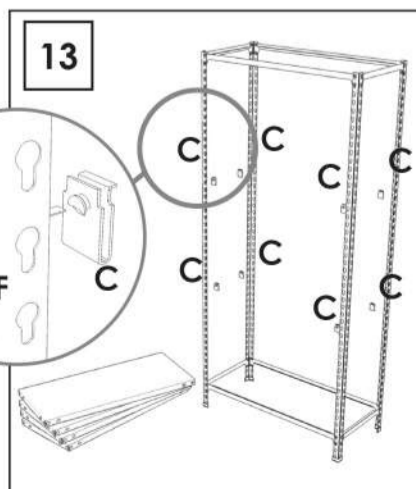

90 x 90 x 50 cm. 35.4" x 35.4" x 19.7" Ecoclick 3/500

5 years
SIMONRACK
GUARANTEE

 
MADE IN SPAIN
European Quality

www.simonrack.com

INSTRUCTIONS

SIMONCLASSIC

SIMONCLICK

SIMONOFFICE