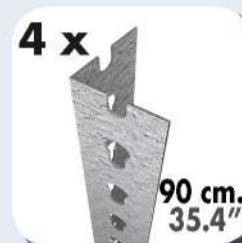

90 x 90 x 50 cm. 35.4" x 35.4" x 19.7" Ecoclick 3/500

5 years
SIMONRACK
GUARANTEE

 
MADE IN SPAIN
European Quality

www.simonrack.com

INSTRUCTIONS

SIMONCLASSIC

SIMONCLICK

SIMONOFFICE