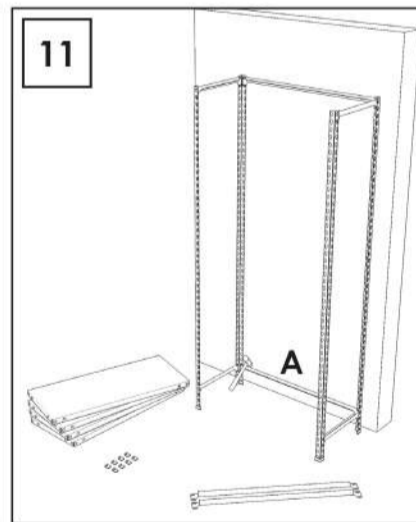

90 x 90 x 50 cm. 35.4" x 35.4" x 19.7" Ecoclick 3/500

5 years
SIMONRACK
GUARANTEE

 
MADE IN SPAIN
European Quality

www.simonrack.com

INSTRUCTIONS

SIMONCLASSIC

SIMONCLICK

SIMONOFFICE