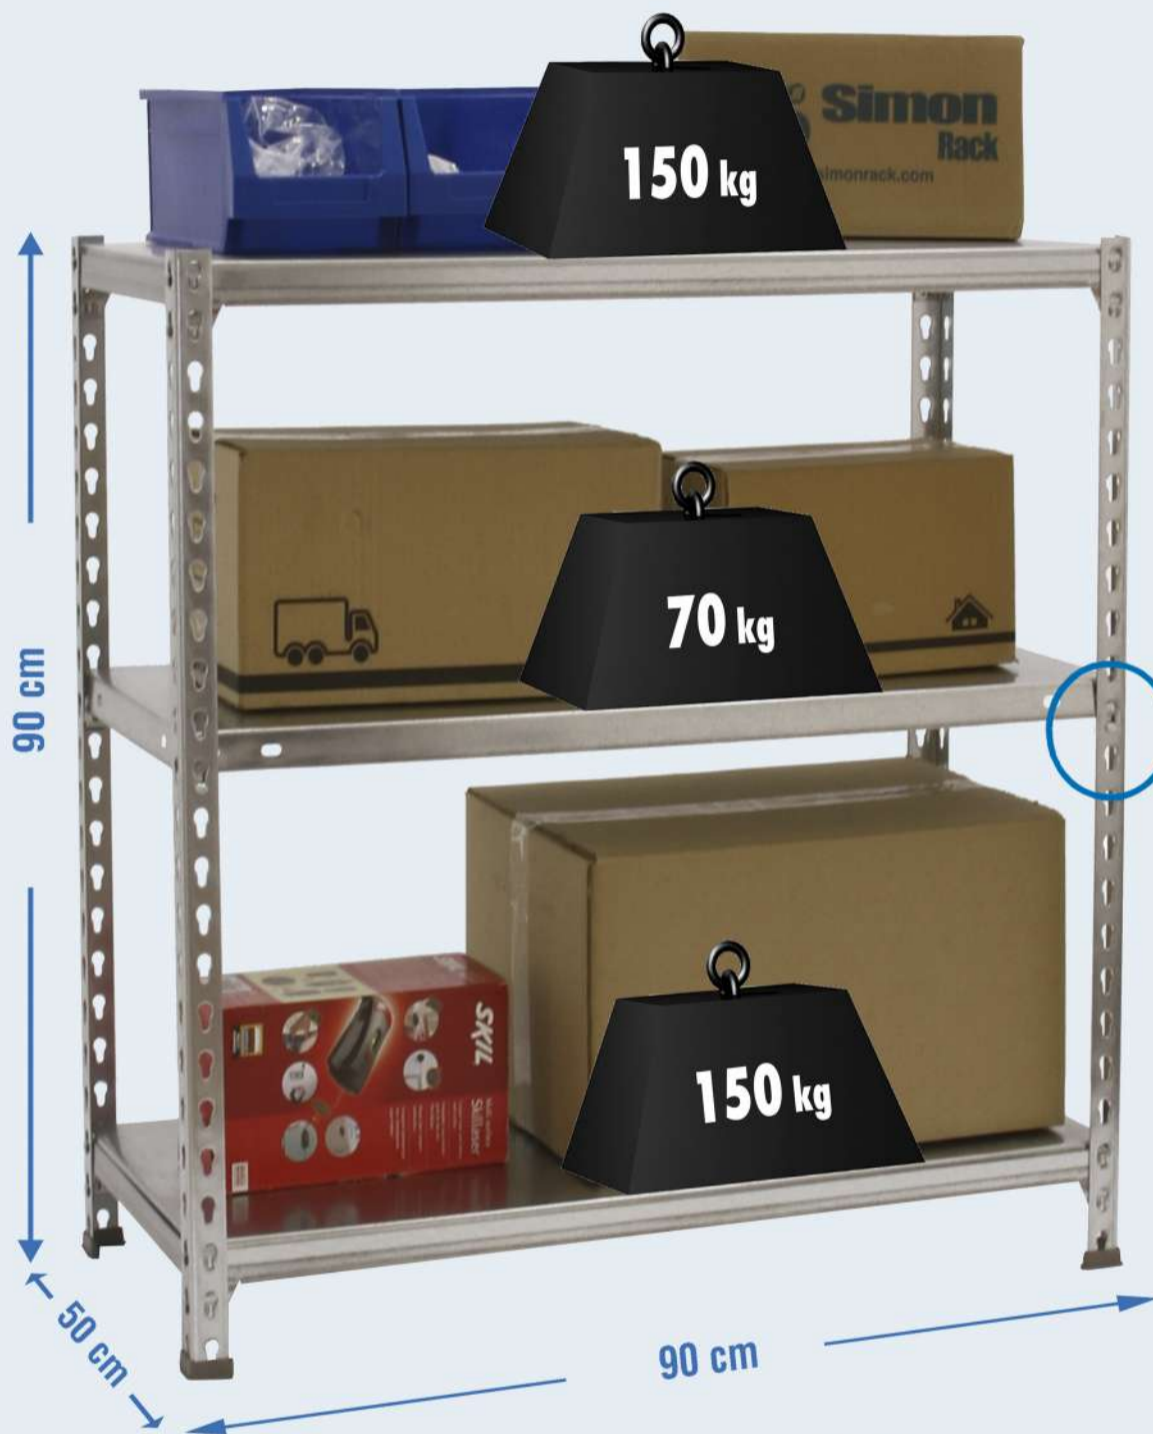

90 x 90 x 50 cm. 35.4" x 35.4" x 19.7" Ecoclick 3/500

5 years
SIMONRACK
GUARANTEE

 
MADE IN SPAIN
European Quality

www.simonrack.com

INSTRUCTIONS

SIMONCLASSIC

SIMONCLICK

SIMONOFFICE