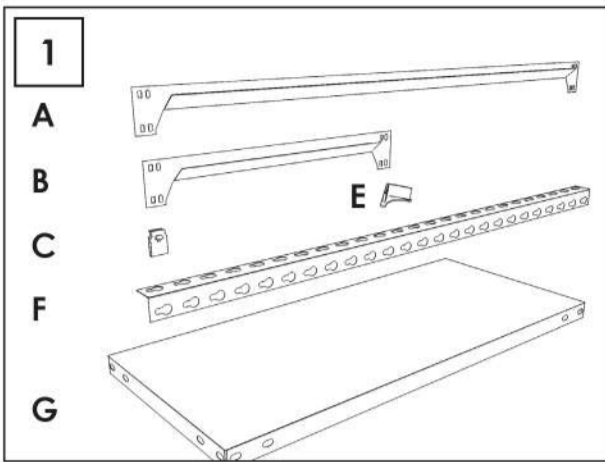

90 x 90 x 50 cm. 35.4" x 35.4" x 19.7" Ecoclick 3/500

5 years
SIMONRACK
GUARANTEE

 
MADE IN SPAIN
European Quality

www.simonrack.com

INSTRUCTIONS

SIMONCLASSIC

SIMONCLICK

SIMONOFFICE