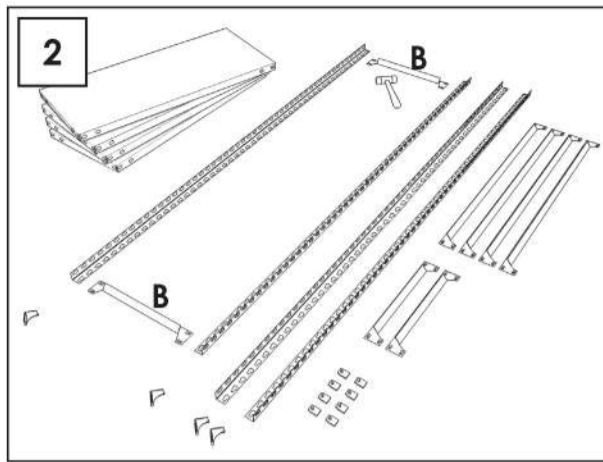

90 x 90 x 50 cm. 35.4" x 35.4" x 19.7" Ecoclick 3/500

5 years
SIMONRACK
GUARANTEE

 
MADE IN SPAIN
European Quality

www.simonrack.com

INSTRUCTIONS

SIMONCLASSIC

SIMONCLICK

SIMONOFFICE