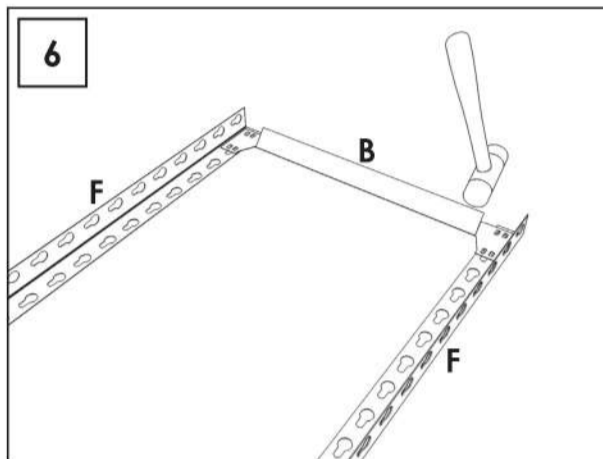

90 x 90 x 50 cm. 35.4" x 35.4" x 19.7" Ecoclick 3/500

5 years
SIMONRACK
GUARANTEE

 
MADE IN SPAIN
European Quality

www.simonrack.com

INSTRUCTIONS

SIMONCLASSIC

SIMONCLICK

SIMONOFFICE