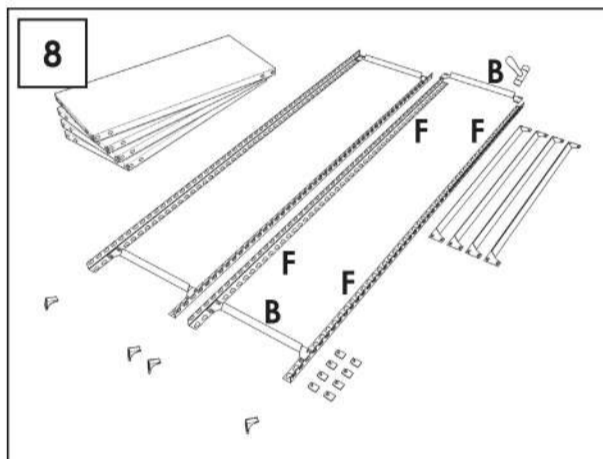

90 x 90 x 50 cm. 35.4" x 35.4" x 19.7" Ecoclick 3/500

5 years
SIMONRACK
GUARANTEE

 
MADE IN SPAIN
European Quality

www.simonrack.com

INSTRUCTIONS

SIMONCLASSIC

SIMONCLICK

SIMONOFFICE