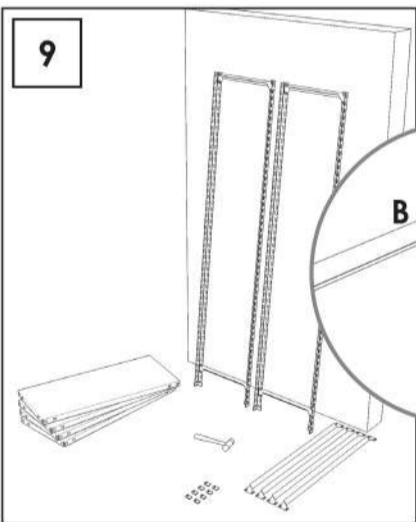

90 x 90 x 50 cm. 35.4" x 35.4" x 19.7" Ecoclick 3/500

5 years
SIMONRACK
GUARANTEE

 
MADE IN SPAIN
European Quality

www.simonrack.com

INSTRUCTIONS

SIMONCLASSIC

SIMONCLICK

SIMONOFFICE