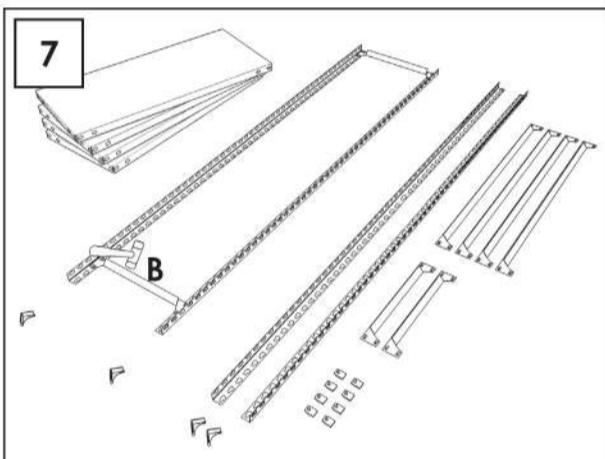

90 x 90 x 50 cm. 35.4" x 35.4" x 19.7" Ecoclick 3/500

5 years
SIMONRACK
GUARANTEE

 
MADE IN SPAIN
European Quality

www.simonrack.com

INSTRUCTIONS

SIMONCLASSIC

SIMONCLICK

SIMONOFFICE