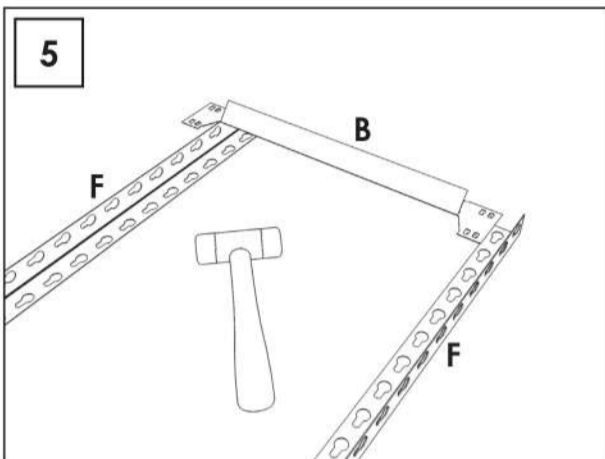

90 x 90 x 50 cm. 35.4" x 35.4" x 19.7" Ecoclick 3/500

5 years
SIMONRACK
GUARANTEE

 
MADE IN SPAIN
European Quality

www.simonrack.com

INSTRUCTIONS

SIMONCLASSIC

SIMONCLICK

SIMONOFFICE