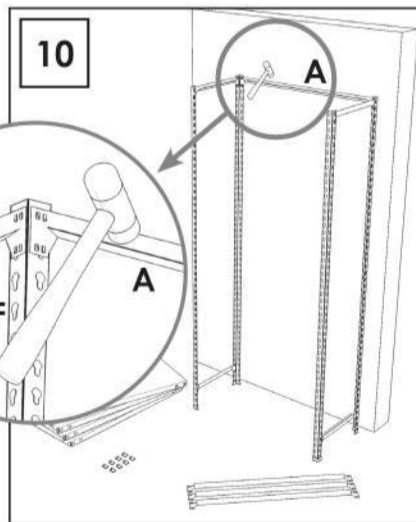

90 x 90 x 50 cm. 35.4" x 35.4" x 19.7" Ecoclick 3/500

5 years
SIMONRACK
GUARANTEE

 
MADE IN SPAIN
European Quality

www.simonrack.com

INSTRUCTIONS

SIMONCLASSIC

SIMONCLICK

SIMONOFFICE