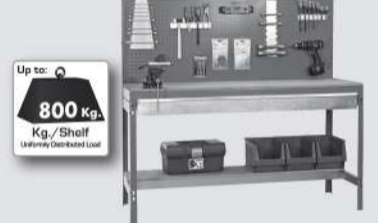

BANCOS DE TRABAJO