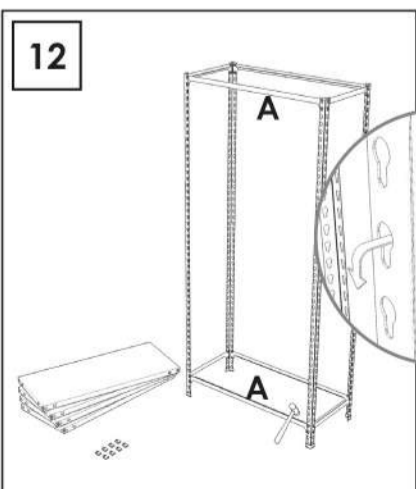

90 x 90 x 50 cm. 35.4" x 35.4" x 19.7" Ecoclick 3/500

5 years
SIMONRACK
GUARANTEE

 
MADE IN SPAIN
European Quality

www.simonrack.com

INSTRUCTIONS

SIMONCLASSIC

SIMONCLICK

SIMONOFFICE