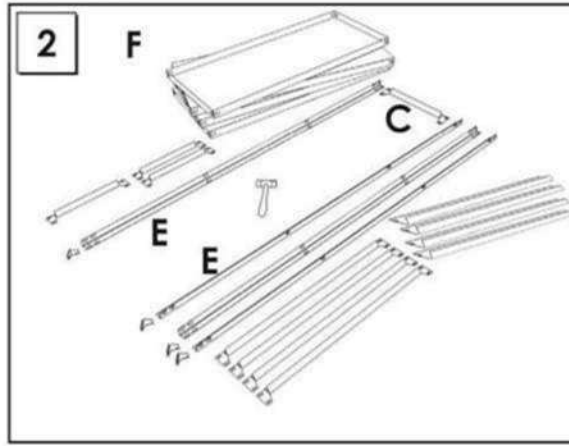

HOMECCLICK METAL

180 x 100 x 30 cm. Plus 5-300

Colour

Simon
Rack

www.simonrack.com

MADE IN SPAIN

INSTRUCTIONS

STANDARD MOUNTING