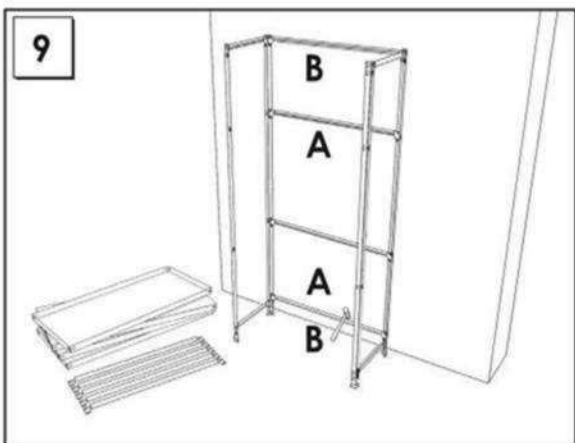

HOMECCLICK METAL

180 x 100 x 30 cm. Plus 5-300

Colour

Simon
Rack

www.simonrack.com

MADE IN SPAIN

INSTRUCTIONS

STANDARD MOUNTING