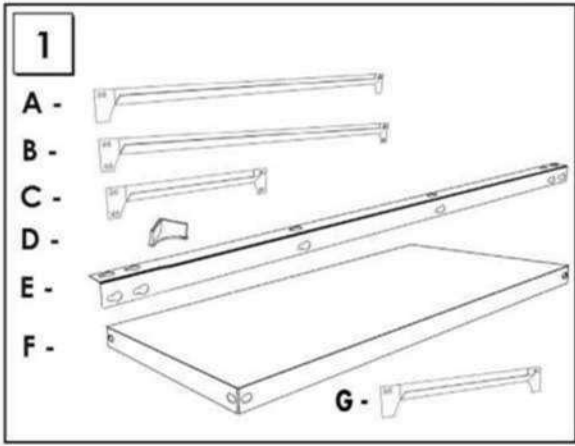

HOMECCLICK METAL

180 x 100 x 30 cm. Plus 5-300

Colour

Simon
Rack

www.simonrack.com

MADE IN SPAIN

INSTRUCTIONS

STANDARD MOUNTING