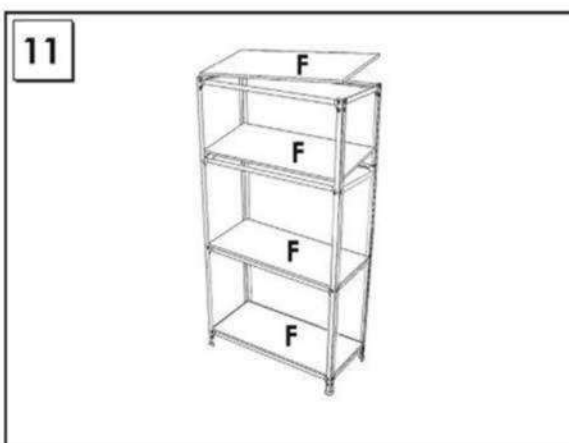

HOMECCLICK METAL

180 x 100 x 30 cm. Plus 5-300

Colour

Simon
Rack

www.simonrack.com

MADE IN SPAIN

INSTRUCTIONS

STANDARD MOUNTING