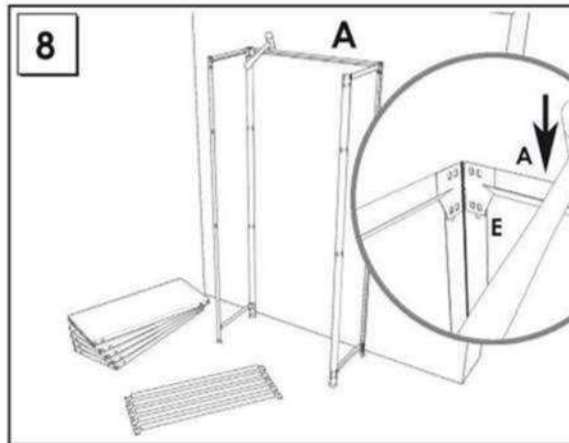

HOMECCLICK METAL

180 x 100 x 30 cm. Plus 5-300

Colour

Simon
Rack

www.simonrack.com

MADE IN SPAIN

INSTRUCTIONS

STANDARD MOUNTING