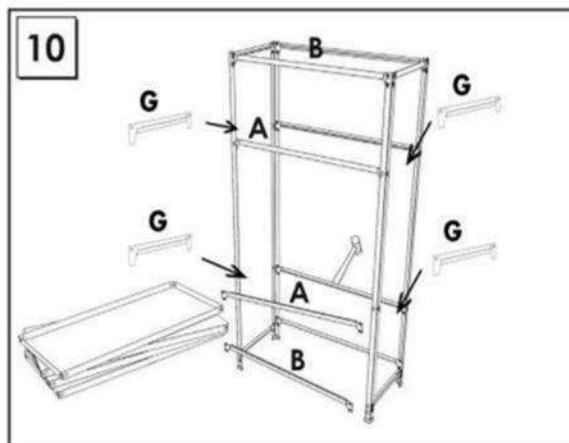

HOMECCLICK METAL

180 x 100 x 30 cm. Plus 5-300

Colour

Simon
Rack

www.simonrack.com

MADE IN SPAIN

INSTRUCTIONS

STANDARD MOUNTING