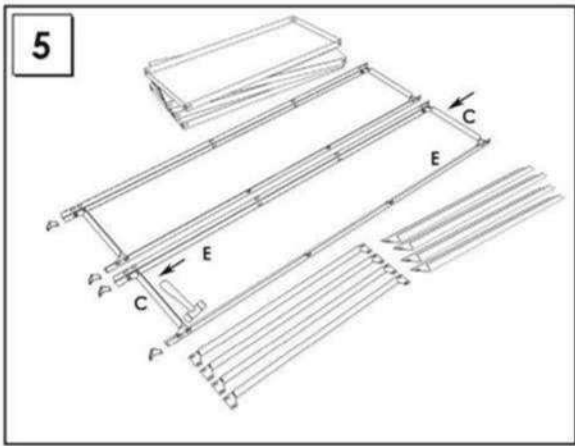

HOMECCLICK METAL

180 x 100 x 30 cm. Plus 5-300

Colour

Simon
Rack

www.simonrack.com

MADE IN SPAIN

INSTRUCTIONS

STANDARD MOUNTING