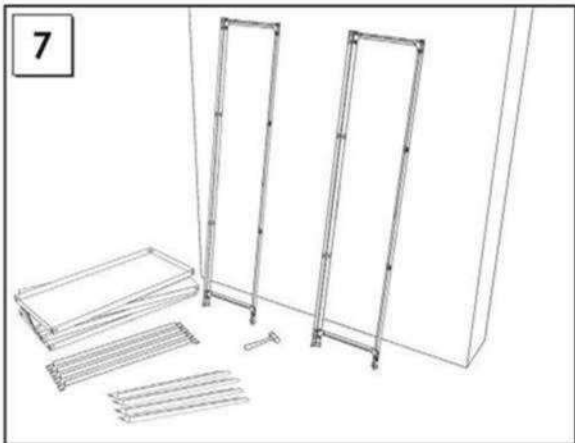

HOMECCLICK METAL

180 x 100 x 30 cm. Plus 5-300

Colour

Simon
Rack

www.simonrack.com

MADE IN SPAIN

INSTRUCTIONS

STANDARD MOUNTING