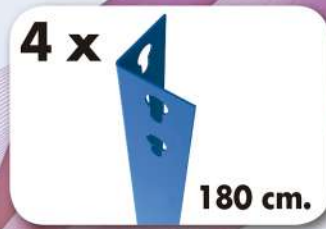

HOMECCLICK METAL

180 x 100 x 30 cm. Plus 5-300

Colour

Simon
Rack

www.simonrack.com

MADE IN SPAIN

INSTRUCTIONS

STANDARD MOUNTING