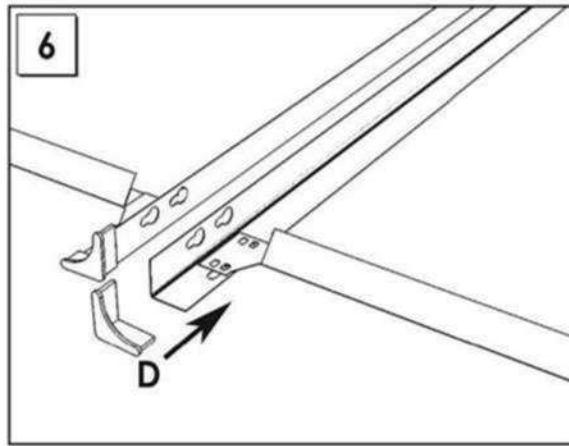

HOMECCLICK METAL

180 x 100 x 30 cm. Plus 5-300

Colour

Simon
Rack

www.simonrack.com

MADE IN SPAIN

INSTRUCTIONS

STANDARD MOUNTING