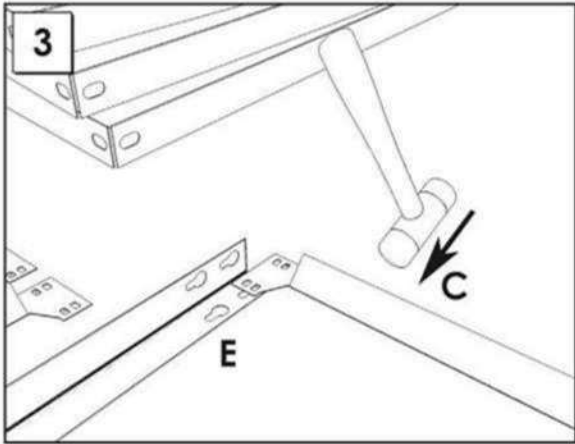

HOMECCLICK METAL

180 x 100 x 30 cm. Plus 5-300

Colour

Simon
Rack

www.simonrack.com

MADE IN SPAIN

INSTRUCTIONS

STANDARD MOUNTING