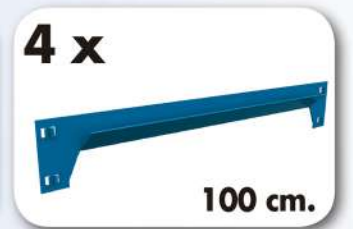

HOMECCLICK METAL

180 x 100 x 30 cm. Plus 5-300

Colour

Simon
Rack

www.simonrack.com

MADE IN SPAIN

INSTRUCTIONS

STANDARD MOUNTING