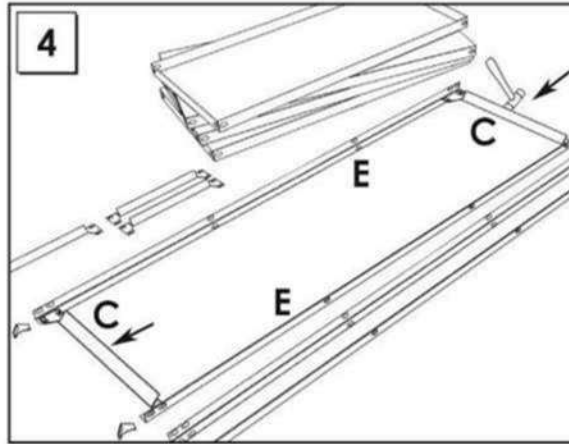

HOMECCLICK METAL

180 x 100 x 30 cm. Plus 5-300

Colour

Simon
Rack

www.simonrack.com

MADE IN SPAIN

INSTRUCTIONS

STANDARD MOUNTING