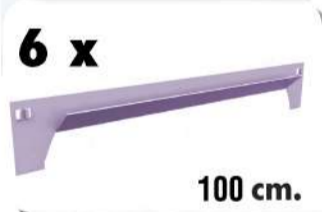

HOMECCLICK WOOD

180x100x30 cm. *COLOR* PLUS 5-300

VIOLET/WHITE

www.simonrack.com

www.simonrack.com

MADE IN SPAIN

INSTRUCTIONS

www.simonrack.com • www.instructionsrack.com/homeclickwoodcolor