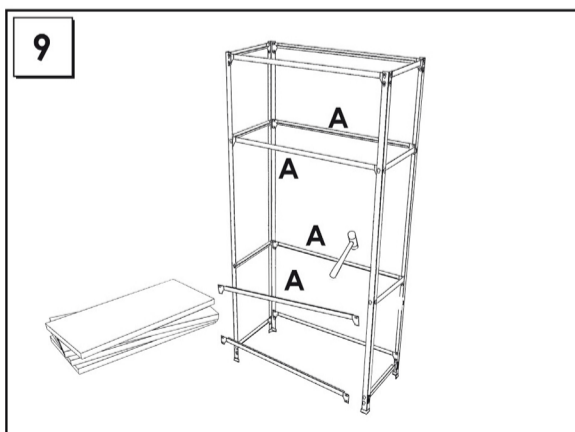

HOMECCLICK WOOD

180x100x30 cm. *COLOR* PLUS 5-300

VIOLET/WHITE

www.simonrack.com

www.simonrack.com

MADE IN SPAIN

INSTRUCTIONS

www.simonrack.com • www.instructionsrack.com/homeclickwoodcolor