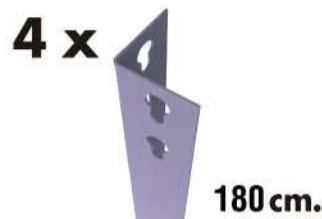

HOMECCLICK WOOD

180x100x30 cm. *COLOR* PLUS 5-300

VIOLET/WHITE

www.simonrack.com

www.simonrack.com

MADE IN SPAIN

INSTRUCTIONS

www.simonrack.com • www.instructionsrack.com/homeclickwoodcolor