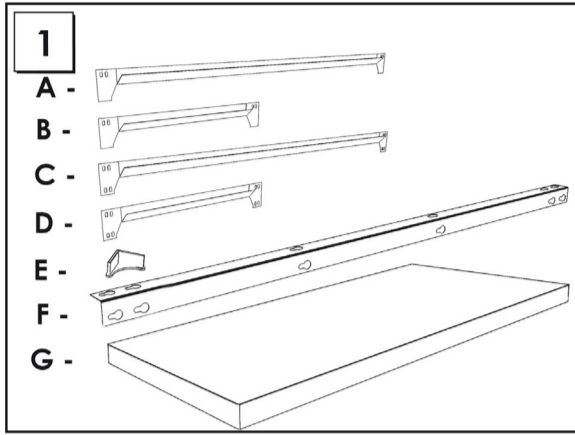

HOMECCLICK WOOD

180x100x30 cm. *COLOR* PLUS 5-300

VIOLET/WHITE

www.simonrack.com

www.simonrack.com

MADE IN SPAIN

INSTRUCTIONS

www.simonrack.com • www.instructionsrack.com/homeclickwoodcolor