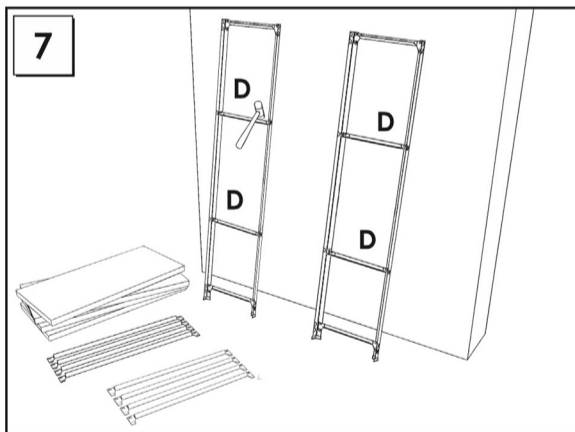

HOMECCLICK WOOD

180x100x30 cm. *COLOR* PLUS 5-300

VIOLET/WHITE

www.simonrack.com

www.simonrack.com

MADE IN SPAIN

INSTRUCTIONS

www.simonrack.com • www.instructionsrack.com/homeclickwoodcolor