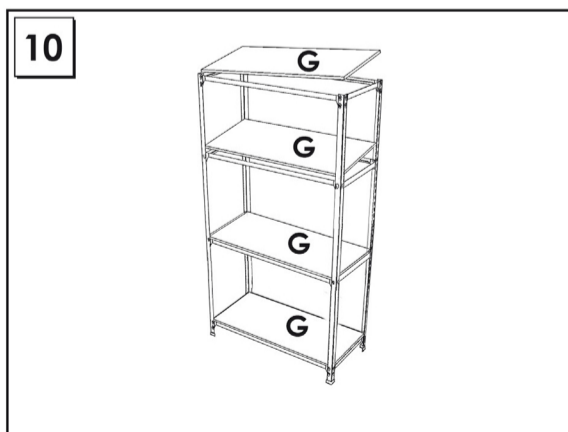

HOMECCLICK WOOD

180x100x30 cm. *COLOR* PLUS 5-300

VIOLET/WHITE

www.simonrack.com

www.simonrack.com

MADE IN SPAIN

INSTRUCTIONS

www.simonrack.com • www.instructionsrack.com/homeclickwoodcolor