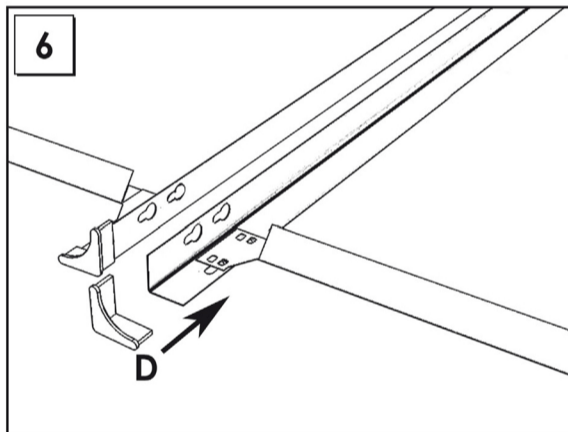

HOMECCLICK WOOD

180x100x30 cm. *COLOR* PLUS 5-300

VIOLET/WHITE

www.simonrack.com

www.simonrack.com

MADE IN SPAIN

INSTRUCTIONS

www.simonrack.com • www.instructionsrack.com/homeclickwoodcolor