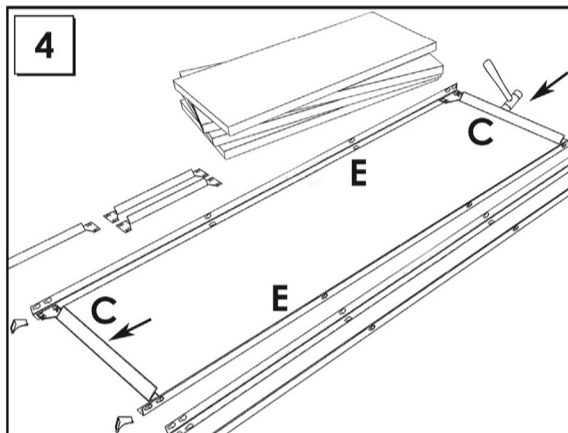

HOMECCLICK WOOD

180x100x30 cm. *COLOR* PLUS 5-300

VIOLET/WHITE

www.simonrack.com

www.simonrack.com

MADE IN SPAIN

INSTRUCTIONS

www.simonrack.com • www.instructionsrack.com/homeclickwoodcolor