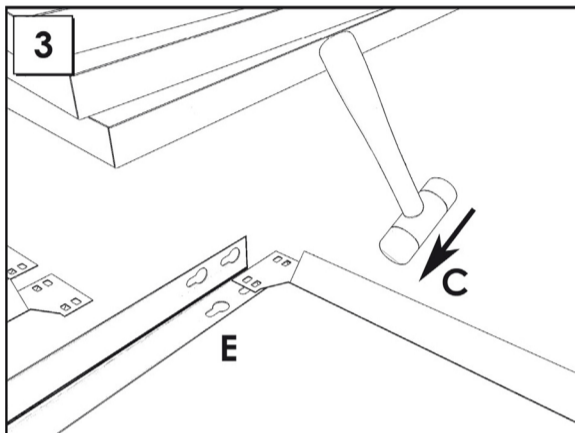

HOMECCLICK WOOD

180x100x30 cm. *COLOR* PLUS 5-300

VIOLET/WHITE

www.simonrack.com

www.simonrack.com

MADE IN SPAIN

INSTRUCTIONS

www.simonrack.com • www.instructionsrack.com/homeclickwoodcolor