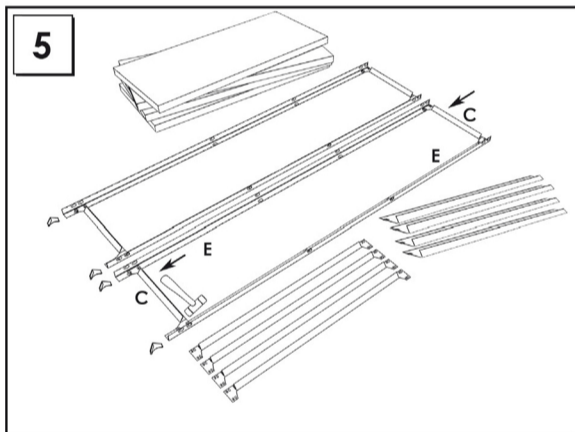

HOMECCLICK WOOD

180x100x30 cm. *COLOR* PLUS 5-300

VIOLET/WHITE

www.simonrack.com

www.simonrack.com

MADE IN SPAIN

INSTRUCTIONS

www.simonrack.com • www.instructionsrack.com/homeclickwoodcolor