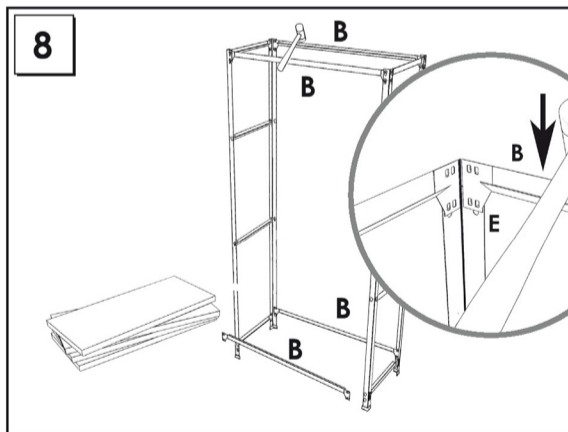

HOMECCLICK WOOD

180x100x30 cm. *COLOR* PLUS 5-300

VIOLET/WHITE

www.simonrack.com

www.simonrack.com

MADE IN SPAIN

INSTRUCTIONS

www.simonrack.com • www.instructionsrack.com/homeclickwoodcolor