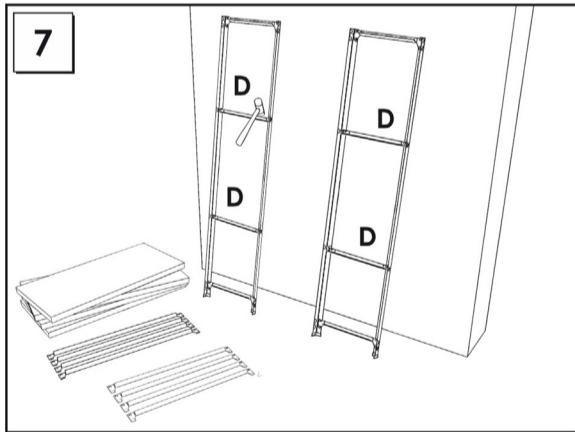

HOMECCLICK WOOD

180x80x30 cm. *COLOR* Mini 5-300

www.simonrack.com

MADE IN SPAIN

INSTRUCTIONS

www.simonrack.com • www.instructionsrack.com/homeclickwoodcolor

SIMONCLASSIC

SIMONCLICK