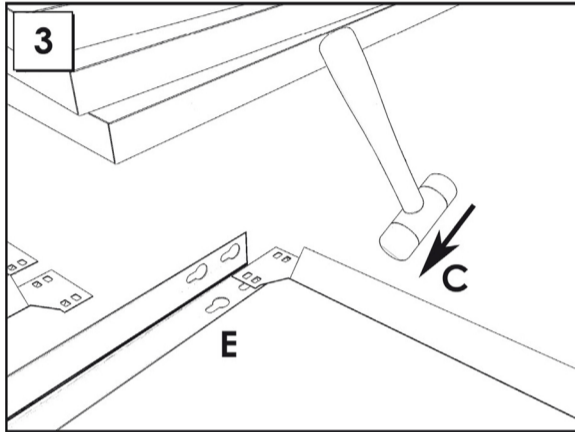

HOMECCLICK WOOD

180x80x30 cm. *COLOR* Mini 5-300

www.simonrack.com

MADE IN SPAIN

INSTRUCTIONS

www.simonrack.com • www.instructionsrack.com/homeclickwoodcolor

SIMONCLASSIC

SIMONCLICK