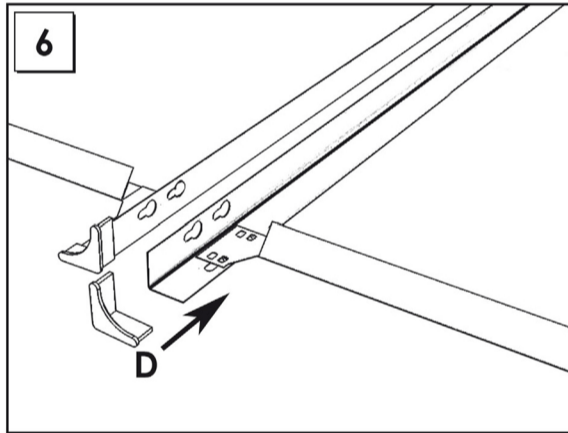

HOMECCLICK WOOD

180x80x30 cm. *COLOR* Mini 5-300

www.simonrack.com

MADE IN SPAIN

INSTRUCTIONS

www.simonrack.com • www.instructionsrack.com/homeclickwoodcolor

SIMONCLASSIC

SIMONCLICK