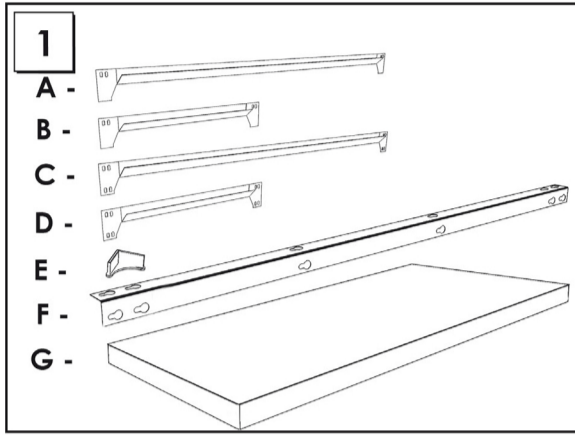

HOMECCLICK WOOD

180x80x30 cm. *COLOR* Mini 5-300

www.simonrack.com

MADE IN SPAIN

INSTRUCTIONS

www.simonrack.com • www.instructionsrack.com/homeclickwoodcolor

SIMONCLASSIC

SIMONCLICK