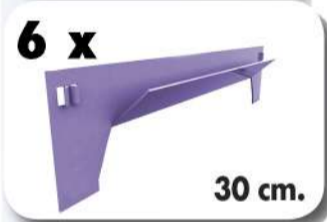

HOMECCLICK WOOD

180x80x30 cm. *COLOR* Mini 5-300

www.simonrack.com

MADE IN SPAIN

INSTRUCTIONS

www.simonrack.com • www.instructionsrack.com/homeclickwoodcolor

SIMONCLASSIC

SIMONCLICK