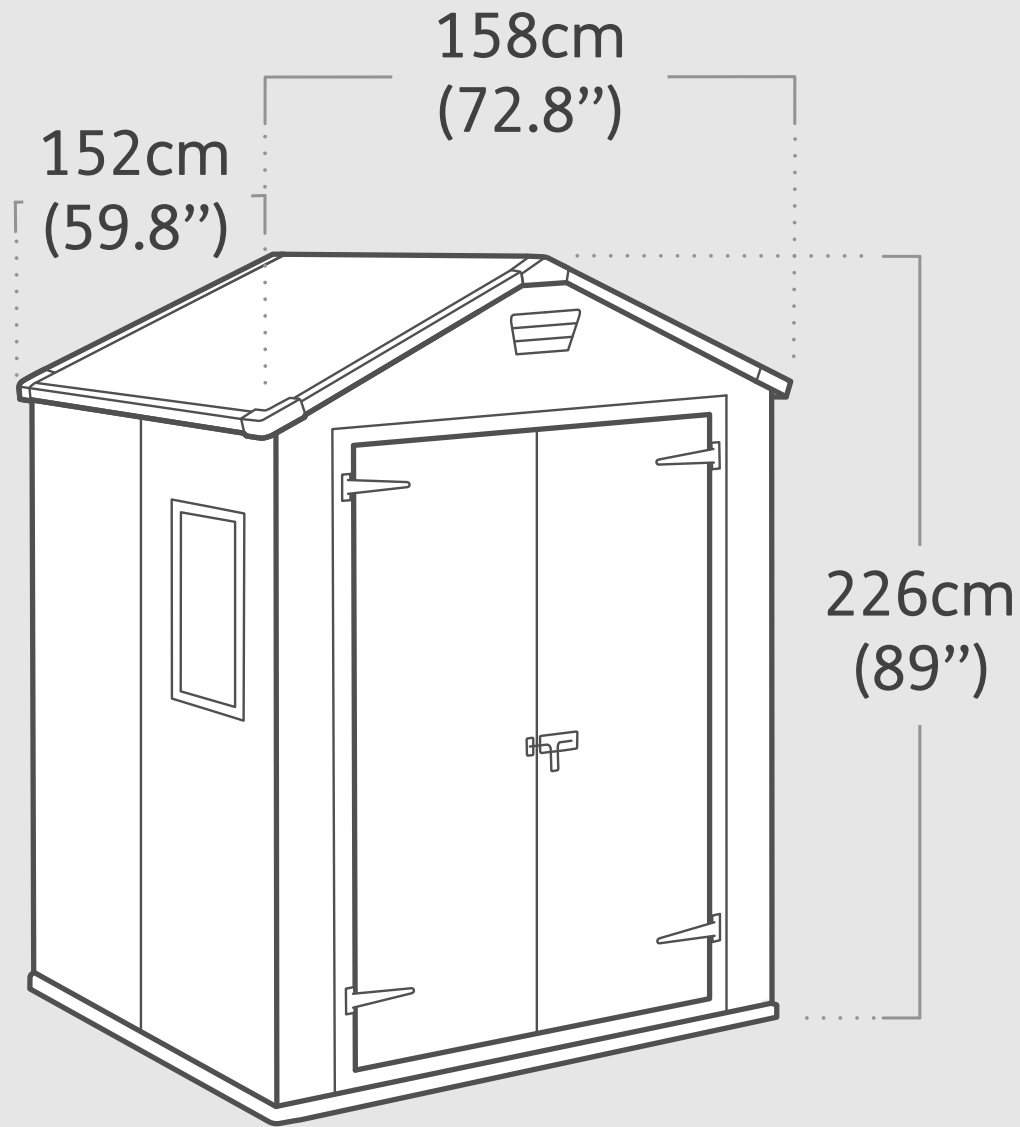

Manor 6x5DD

Product Dimensions

Interior Dimensions (WxDxH) : 169x138x219 cm | 66.5"x54.3"x86.2"