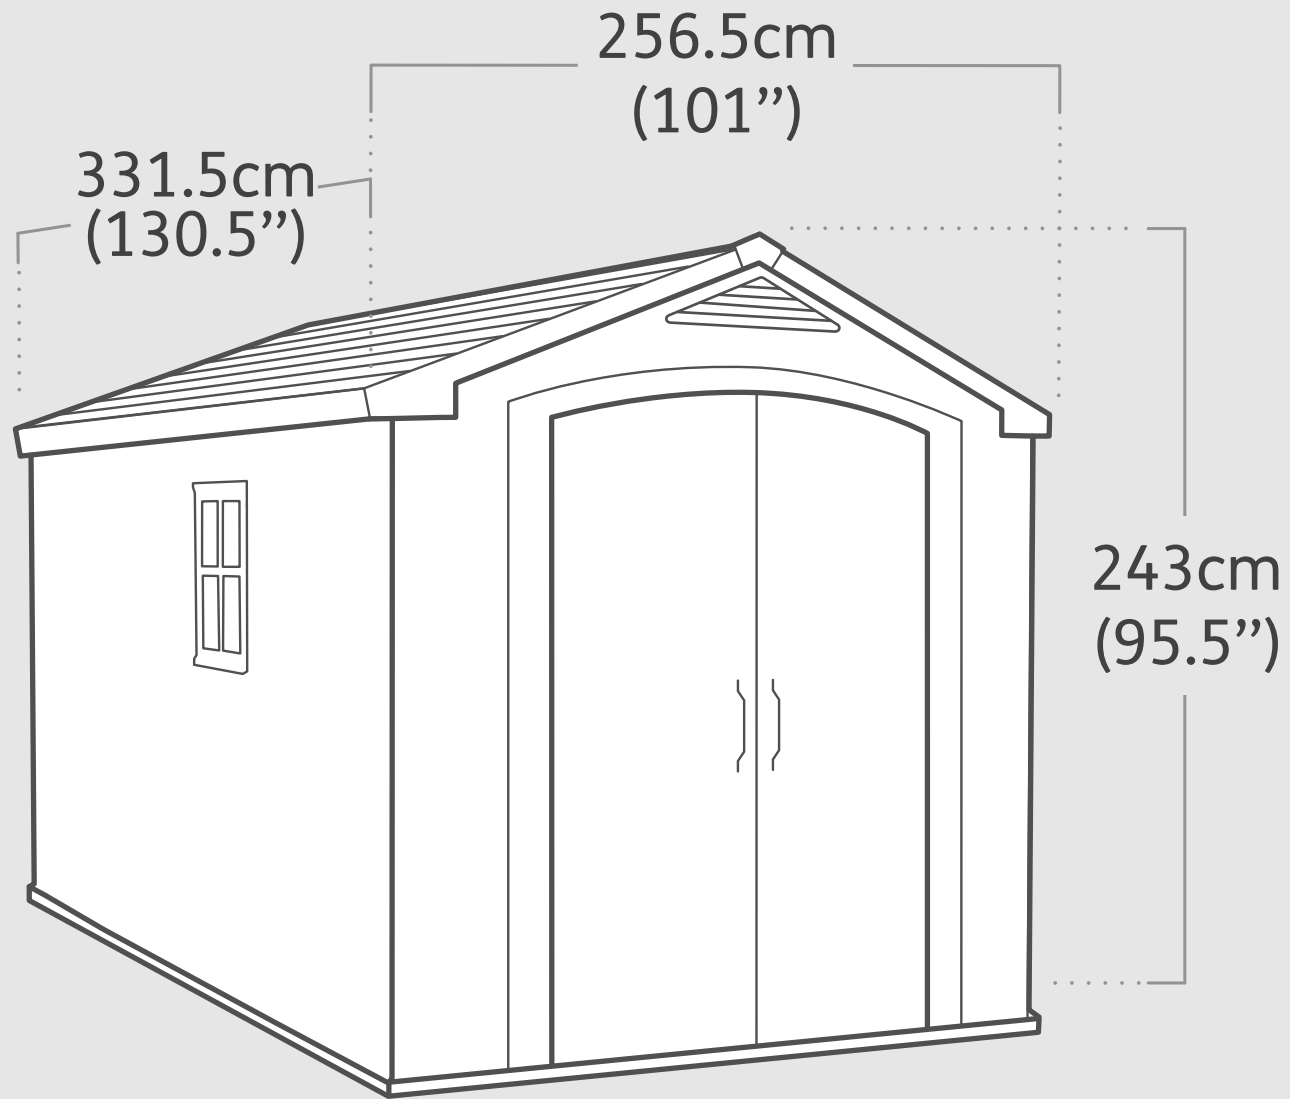

Factor 8x11
Product Dimensions

Interior Dimensions (WxDxH) : 236.5x311.5x238.5 cm | 93"x122.5"x94"