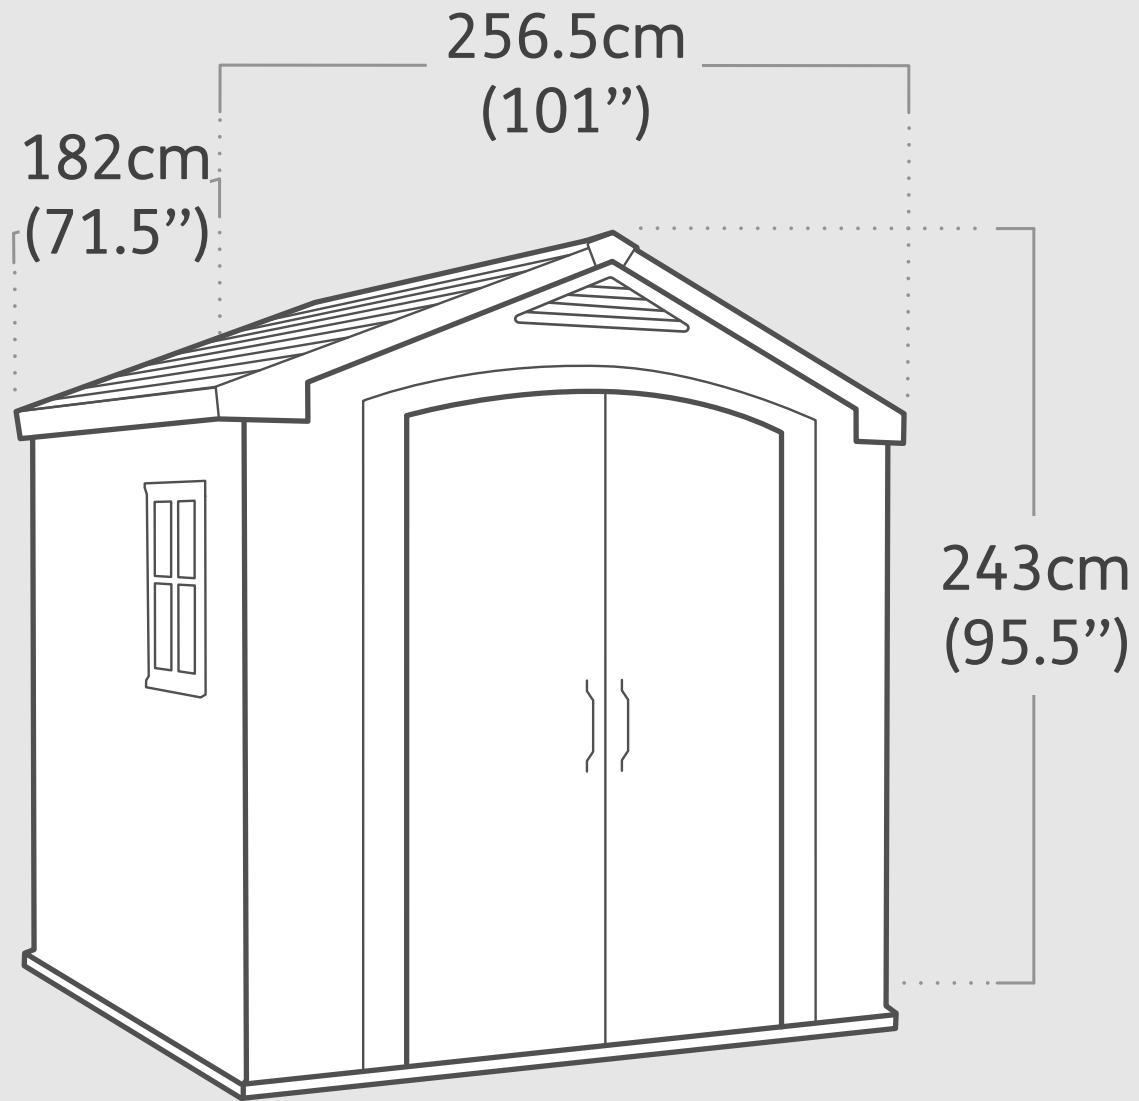

Factor 8x6
Product Dimensions

Interior Dimensions (WxDxH) : 236.5x162x238.5 cm | 93"x64"x94"