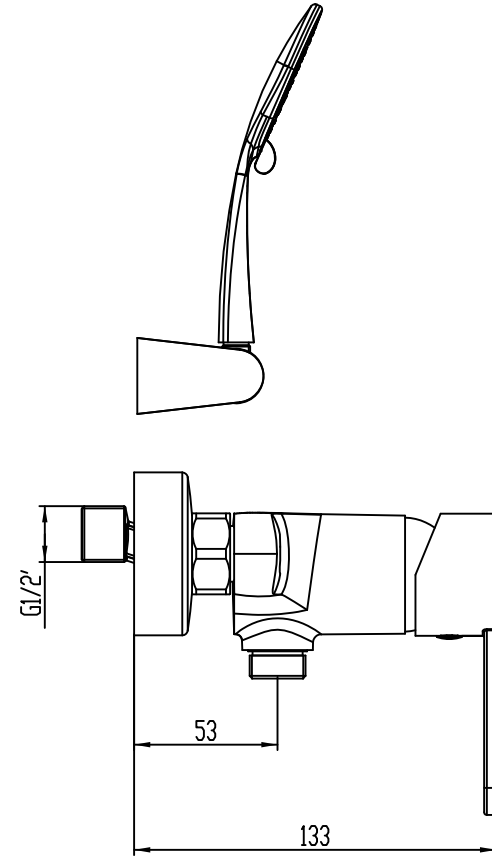

ED:A

Code	The Accessory List	Quantity
1	Main body	1
2	Flange	2
3	washer	2
4	Eccentric nut	2
5	Shower holder	1
6	Shower	1
7	Shower hose	1