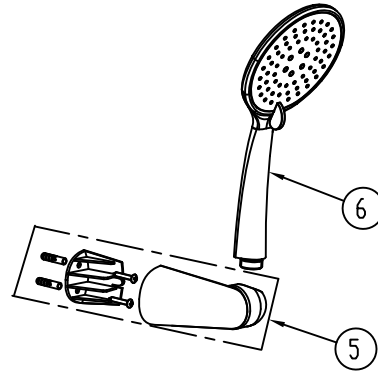

ED:A

Code	The Accessory List	Quantity
1	Main body	1
2	Flange	2
3	washer	2
4	Eccentric nut	2
5	Shower holder	1
6	Shower	1
7	Shower hose	1