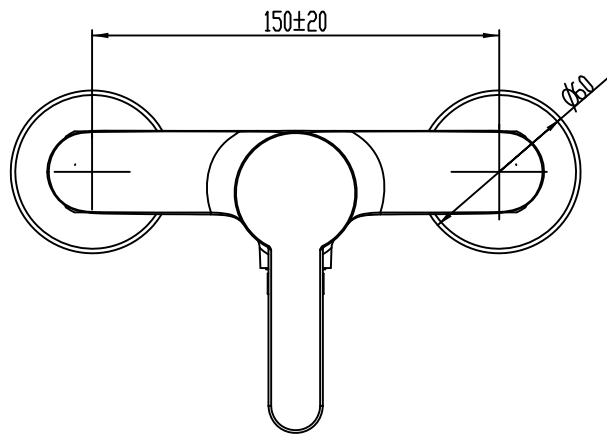

ED:A

Code	The Accessory List	Quantity
1	Main body	1
2	Flange	2
3	washer	2
4	Eccentric nut	2
5	Shower holder	1
6	Shower	1
7	Shower hose	1