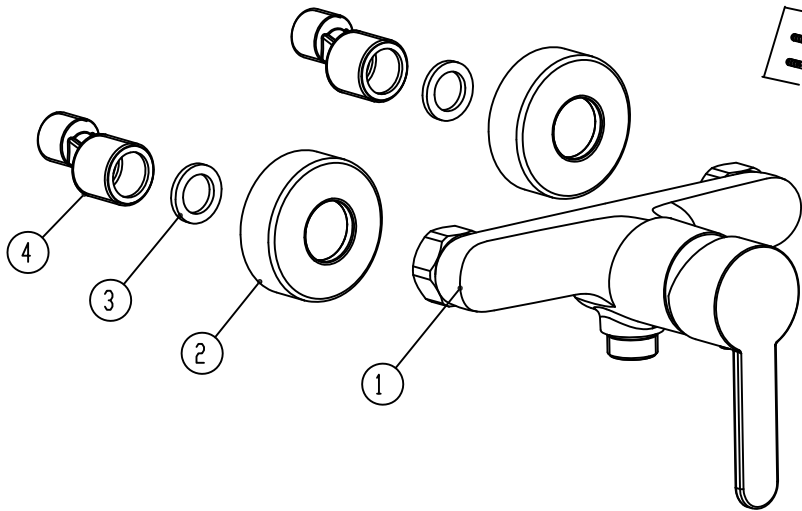

ED:A

Code	The Accessory List	Quantity
1	Main body	1
2	Flange	2
3	washer	2
4	Eccentric nut	2
5	Shower holder	1
6	Shower	1
7	Shower hose	1