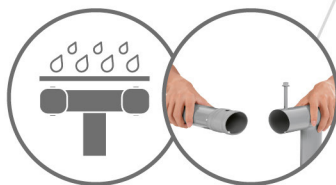

POWER STEEL™

SEAL & LOCK SYSTEM™

- easy to set up
- durable frame connection
- corrosion-resistance and rust prevention

MOSAIC PRINTING

Printed wall and bottom inner liner

Puncture resistant liner

TRITECH™

This 3-layer, sturdy material blends PVC and mesh to create a durable material which ensures higher resistance and stability