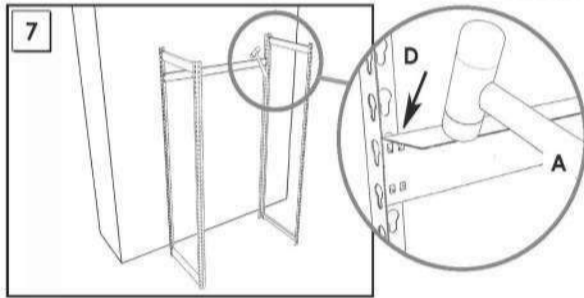

www.simonrack.com • www.simonrack.com • www.simonrack.com • www.simonrack.com

SIMONCLASSIC	SIMONCLICK	SIMONTALLER	SIMONAUTO
SIMONWORK	SIMONLOCKER	SIMONOFFICE	SIMONHOME
SIMONGARDEN	SIMONTITÁN	SIMONINOX	SIMONINDUSTRIAL
			SIMONPALET SIMONLEVER ALTILOS Y PASILLOS ELEVADOS • PLATFORMS AND MEZZANINES • LAGEBÜHNEN • PLATES FORMES ET MEZZANINES