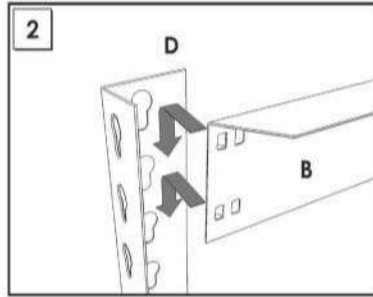

www.simonrack.com • www.simonrack.com • www.simonrack.com • www.simonrack.com

SIMONCLASSIC	SIMONCLICK	SIMONTALLER	SIMONAUTO
SIMONWORK	SIMONLOCKER	SIMONOFFICE	SIMONHOME
SIMONGARDEN	SIMONTITÁN	SIMONINOX	SIMONINDUSTRIAL
			SIMONPALET SIMONLEVER ALTILOS Y PASILLOS ELEVADOS • PLATFORMS AND MEZZANINES • LAGEBÜHNEN • PLATES FORMES ET MEZZANINES