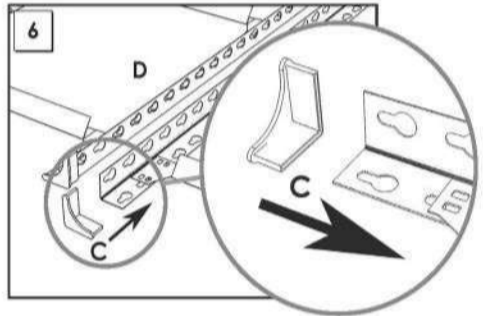

www.simonrack.com • www.simonrack.com • www.simonrack.com • www.simonrack.com

SIMONCLASSIC	SIMONCLICK	SIMONTALLER	SIMONAUTO
SIMONWORK	SIMONLOCKER	SIMONOFFICE	SIMONHOME
SIMONGARDEN	SIMONTITÁN	SIMONINOX	SIMONINDUSTRIAL
			SIMONPALET SIMONLEVER ALTILOS Y PASILLOS ELEVADOS • PLATFORMS AND MEZZANINES • LAGEBÜHNEN • PLATES FORMES ET MEZZANINES