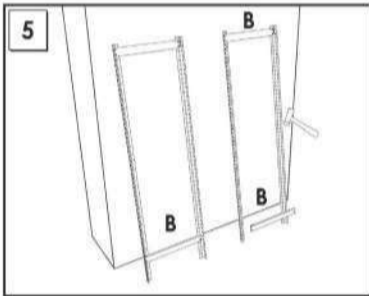

www.simonrack.com • www.simonrack.com • www.simonrack.com • www.simonrack.com

SIMONCLASSIC	SIMONCLICK	SIMONTALLER	SIMONAUTO
SIMONWORK	SIMONLOCKER	SIMONOFFICE	SIMONHOME
SIMONGARDEN	SIMONTITÁN	SIMONINOX	SIMONINDUSTRIAL
			SIMONPALET SIMONLEVER ALTILOS Y PASILLOS ELEVADOS • PLATFORMS AND MEZZANINES • LAGEBÜHNEN • PLATES FORMES ET MEZZANINES