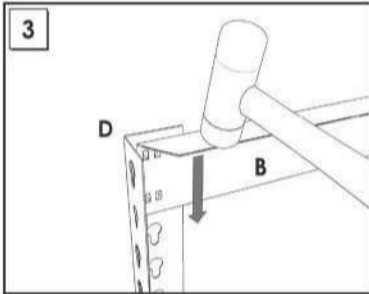

www.simonrack.com • www.simonrack.com • www.simonrack.com • www.simonrack.com

SIMONCLASSIC	SIMONCLICK	SIMONTALLER	SIMONAUTO
SIMONWORK	SIMONLOCKER	SIMONOFFICE	SIMONHOME
SIMONGARDEN	SIMONTITÁN	SIMONINOX	SIMONINDUSTRIAL
			SIMONPALET SIMONLEVER ALTILOS Y PASILLOS ELEVADOS • PLATFORMS AND MEZZANINES • LAGEBÜHNEN • PLATES FORMES ET MEZZANINES