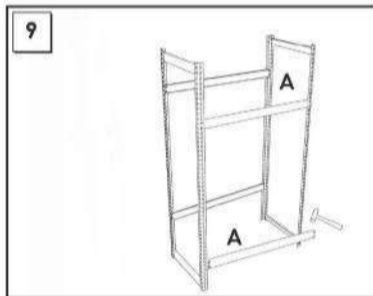

www.simonrack.com • www.simonrack.com • www.simonrack.com • www.simonrack.com

SIMONCLASSIC	SIMONCLICK	SIMONTALLER	SIMONAUTO
SIMONWORK	SIMONLOCKER	SIMONOFFICE	SIMONHOME
SIMONGARDEN	SIMONTITÁN	SIMONINOX	SIMONINDUSTRIAL
			SIMONPALET SIMONLEVER ALTILOS Y PASILLOS ELEVADOS • PLATFORMS AND MEZZANINES • LAGEBÜHNEN • PLATES FORMES ET MEZZANINES