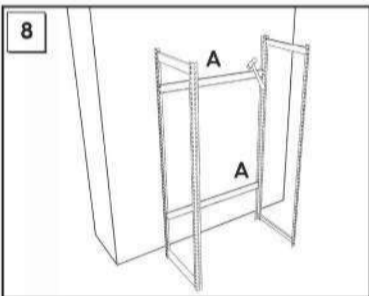

www.simonrack.com • www.simonrack.com • www.simonrack.com • www.simonrack.com

SIMONCLASSIC	SIMONCLICK	SIMONTALLER	SIMONAUTO
SIMONWORK	SIMONLOCKER	SIMONOFFICE	SIMONHOME
SIMONGARDEN	SIMONTITÁN	SIMONINOX	SIMONINDUSTRIAL
			SIMONPALET SIMONLEVER ALTILOS Y PASILLOS ELEVADOS • PLATFORMS AND MEZZANINES • LAGEBÜHNEN • PLATES FORMES ET MEZZANINES