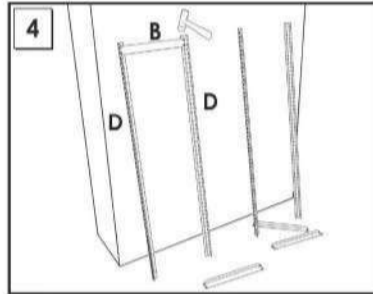

www.simonrack.com • www.simonrack.com • www.simonrack.com • www.simonrack.com

SIMONCLASSIC	SIMONCLICK	SIMONTALLER	SIMONAUTO
SIMONWORK	SIMONLOCKER	SIMONOFFICE	SIMONHOME
SIMONGARDEN	SIMONTITÁN	SIMONINOX	SIMONINDUSTRIAL
			SIMONPALET SIMONLEVER ALTILOS Y PASILLOS ELEVADOS • PLATFORMS AND MEZZANINES • LAGEBÜHNEN • PLATES FORMES ET MEZZANINES