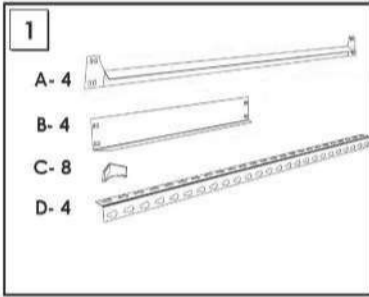

www.simonrack.com • www.simonrack.com • www.simonrack.com • www.simonrack.com

SIMONCLASSIC	SIMONCLICK	SIMONTALLER	SIMONAUTO
SIMONWORK	SIMONLOCKER	SIMONOFFICE	SIMONHOME
SIMONGARDEN	SIMONTITÁN	SIMONINOX	SIMONINDUSTRIAL
			SIMONPALET SIMONLEVER ALTILOS Y PASILLOS ELEVADOS • PLATFORMS AND MEZZANINES • LAGEBÜHNEN • PLATES FORMES ET MEZZANINES