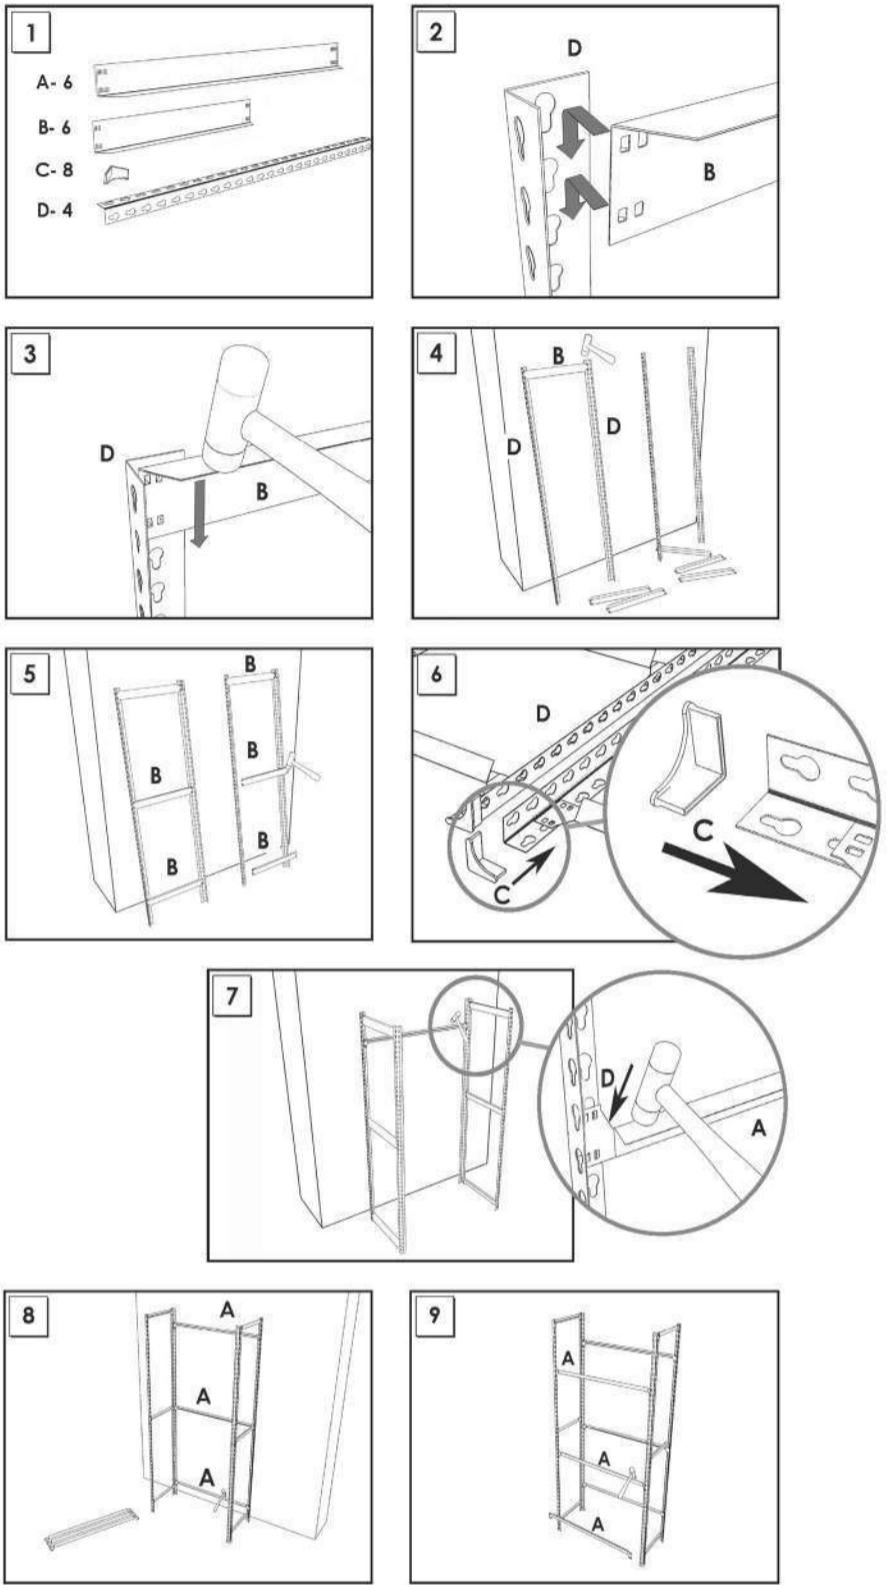

www.simonrack.com • www.simonrack.com • www.simonrack.com • www.simonrack.com

SIMONCLASSIC	SIMONCLICK	SIMONTALLER	SIMONAUTO
SIMONWORK	SIMONLOCKER	SIMONOFFICE	SIMONHOME
SIMONGARDEN	SIMONTITÁN	SIMONINOX	SIMONINDUSTRIAL
			ALTILLOS Y PASILLOS ELEVADOS • PLATFORMS AND MEZZANINES • LAGERBÜHNEN • PLATES FORMES ET MEZZANINES