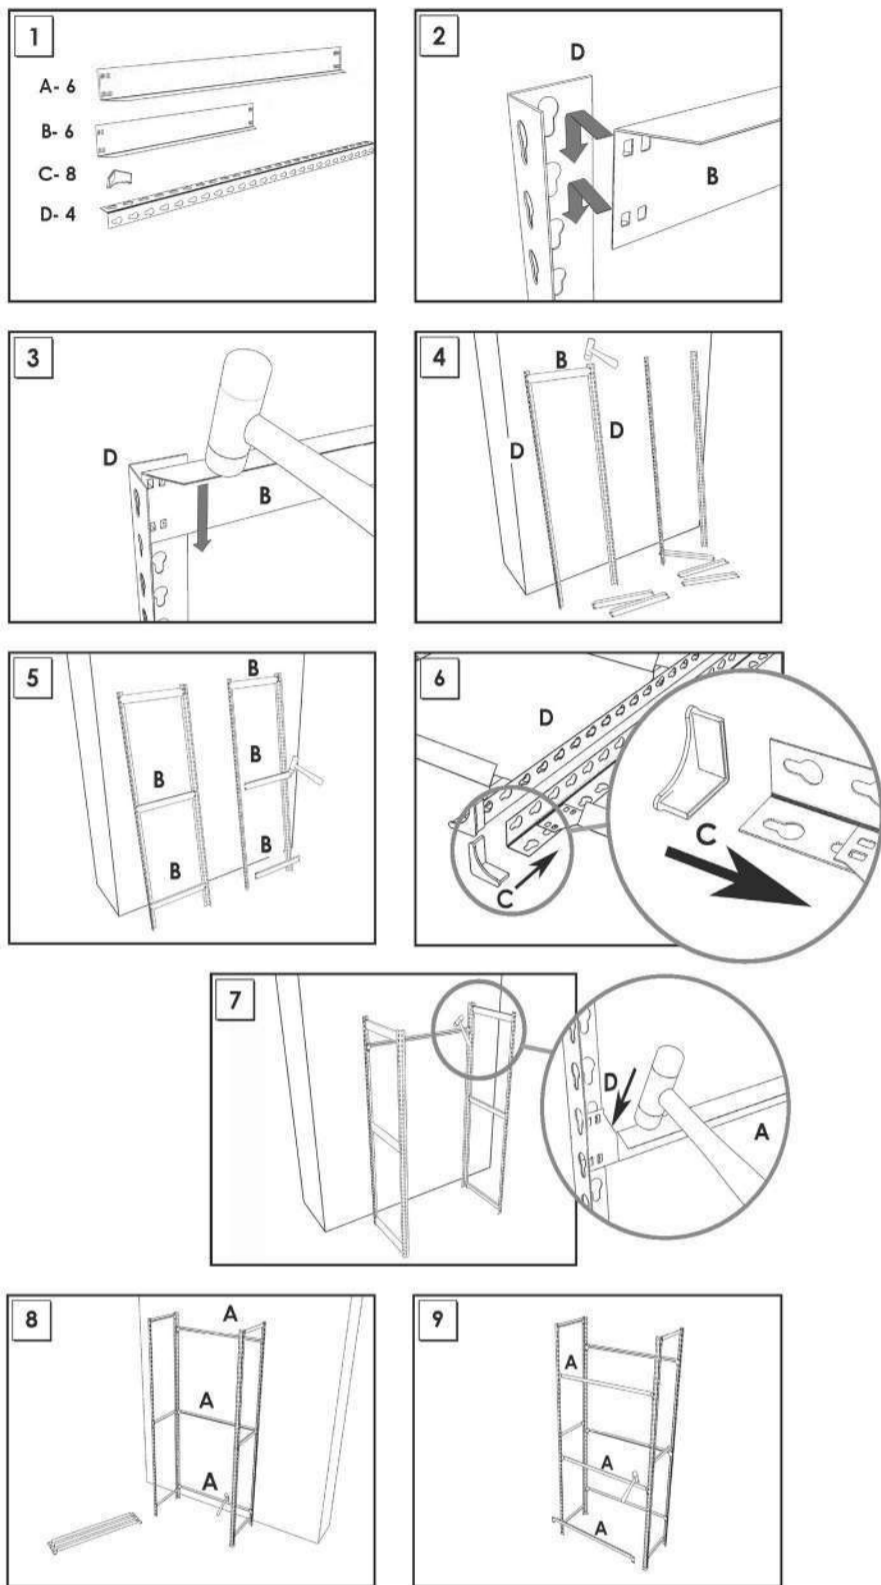

www.simonrack.com • www.simonrack.com • www.simonrack.com • www.simonrack.com

SIMONCLASSIC	SIMONCLICK	SIMONTALLER	SIMONAUTO
SIMONWORK	SIMONLOCKER	SIMONOFFICE	SIMONHOME
SIMONGARDEN	SIMONTITÁN	SIMONINOX	SIMONINDUSTRIAL