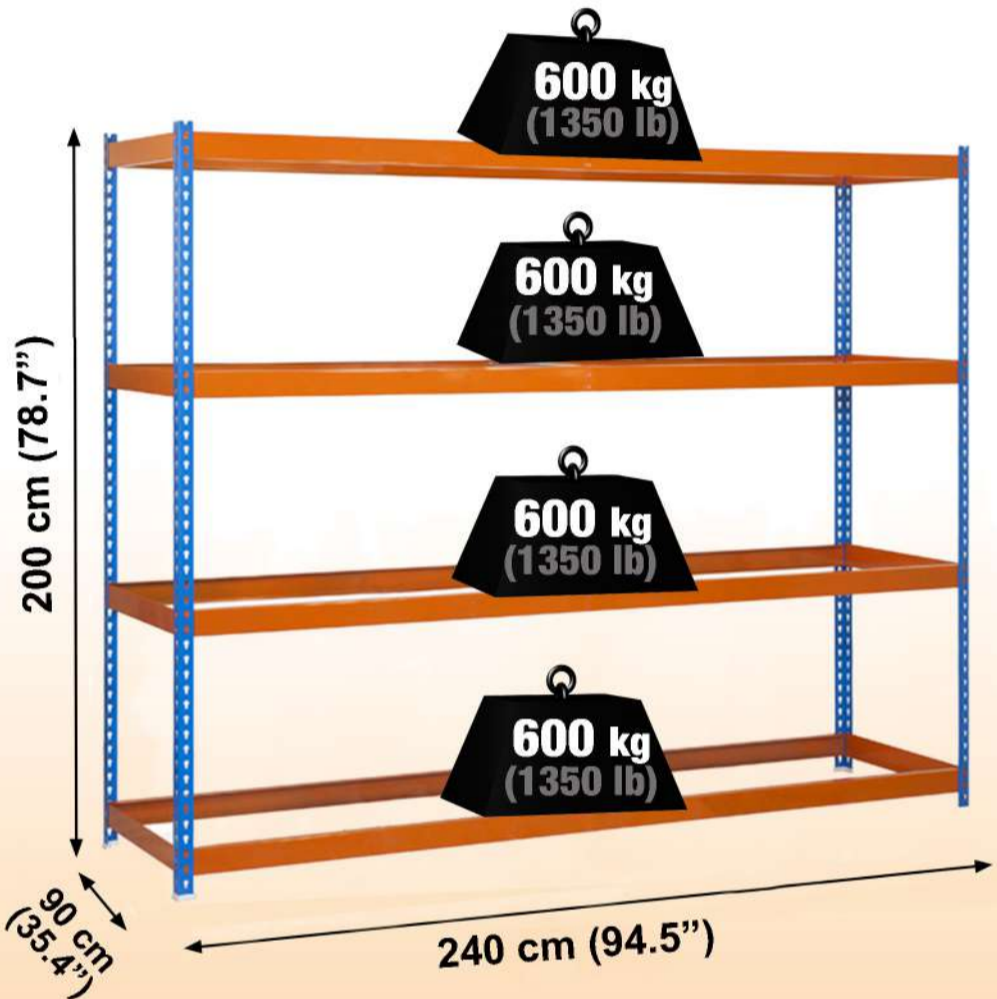

SIMONFORTE ST 2409-4

200 x 240 x 90 cm
78.7" x 94.5" x 35.4"

NOT INCLUDED:

9 min.

4 x 200 cm (78.7")

8 x 90 cm (35.4")

8 x 240 cm (94.5")

8 x 90 cm (35.4")