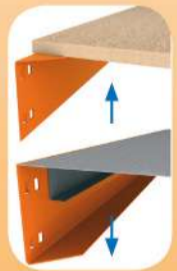

SIMONFORTE ST 2409-4

200 x 240 x 90 cm
78.7" x 94.5" x 35.4"

NOT INCLUDED:

9 min.

4 x 200 cm (78.7")

8 x 90 cm (35.4")

8 x 240 cm (94.5")

8 x 90 cm (35.4")