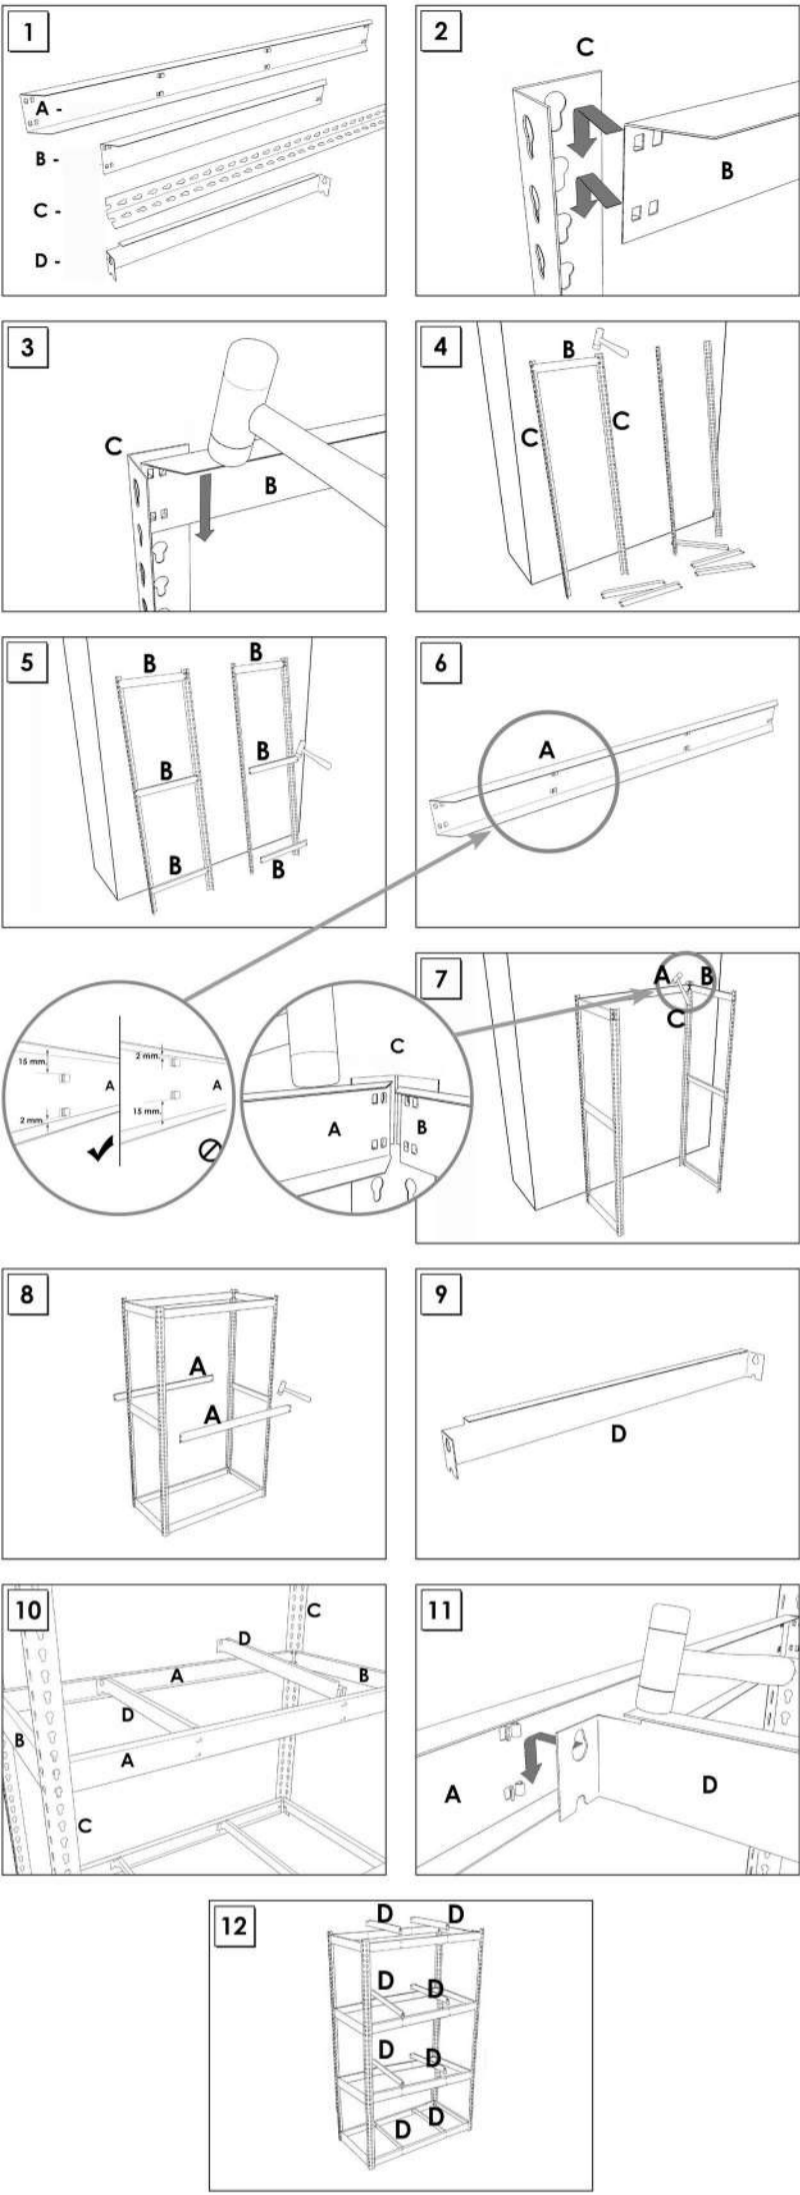

SIMONFORTE ST 2409-4

200 x 240 x 90 cm
78.7" x 94.5" x 35.4"

NOT INCLUDED:

9 min.

4 x 200 cm (78.7")

8 x 90 cm (35.4")

8 x 240 cm (94.5")

8 x 90 cm (35.4")