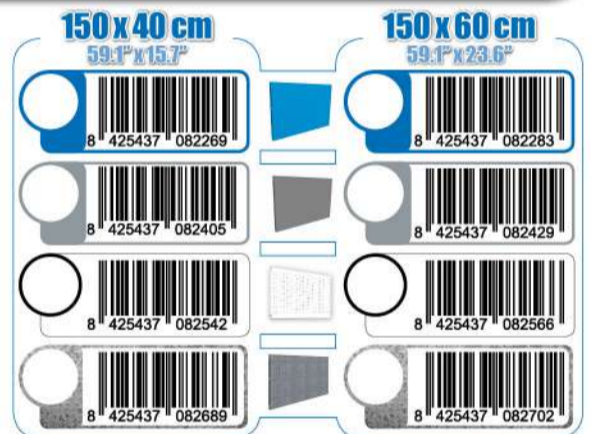

3 KIT PANELCLICK + 14 HOOKS + 3 ACCESOR.