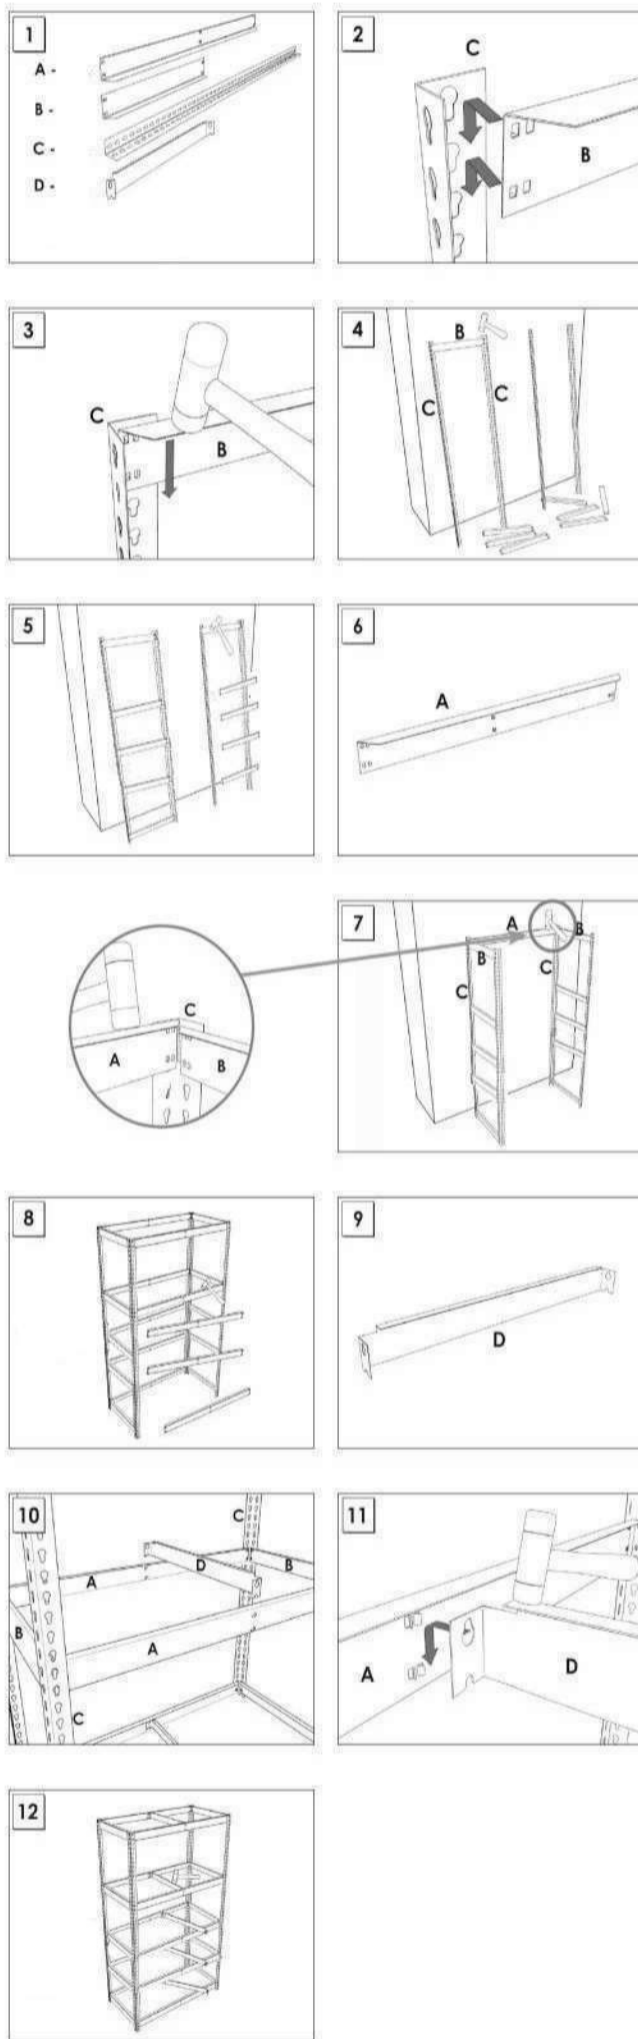

STANDARD MOUNTING

On-line instructions: www.simonrack.com/instructions LOGIN: 196004

www.simonrack.com • www.simonrack.com • www.simonrack.com • www.simonrack.com