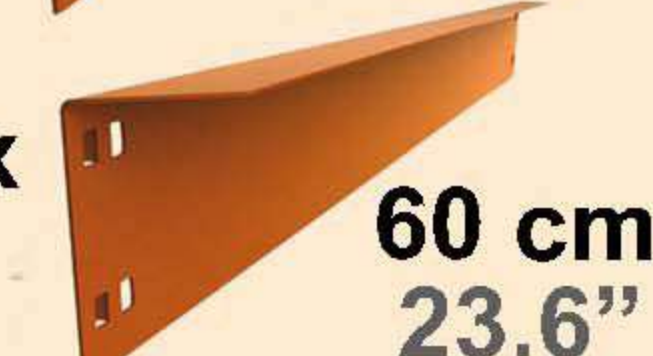

# ECOFORTE ST 1806-5

**200 x 180 x 60 cm**  
**78.7" x 70.8" x 23.6"**

NOT INCLUDED:

EPOXY POLIESTER

9 min.

4 x 200 cm 78.7"

5 x 60 cm 70.8"

10 x 180 cm 70.8"

10 x 60 cm 23.6"

[www.simonrack.com](http://www.simonrack.com)

**INSTRUCTIONS**