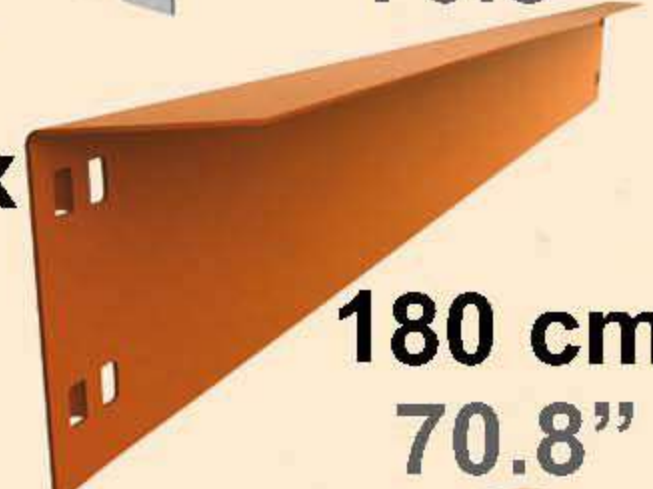

# ECOFORTE ST 1806-5

**200 x 180 x 60 cm**  
**78.7" x 70.8" x 23.6"**

NOT INCLUDED:

EPOXY POLIESTER

9 min.

4 x 200 cm 78.7"

5 x 60 cm 70.8"

10 x 180 cm 70.8"

10 x 60 cm 23.6"

[www.simonrack.com](http://www.simonrack.com)

**INSTRUCTIONS**