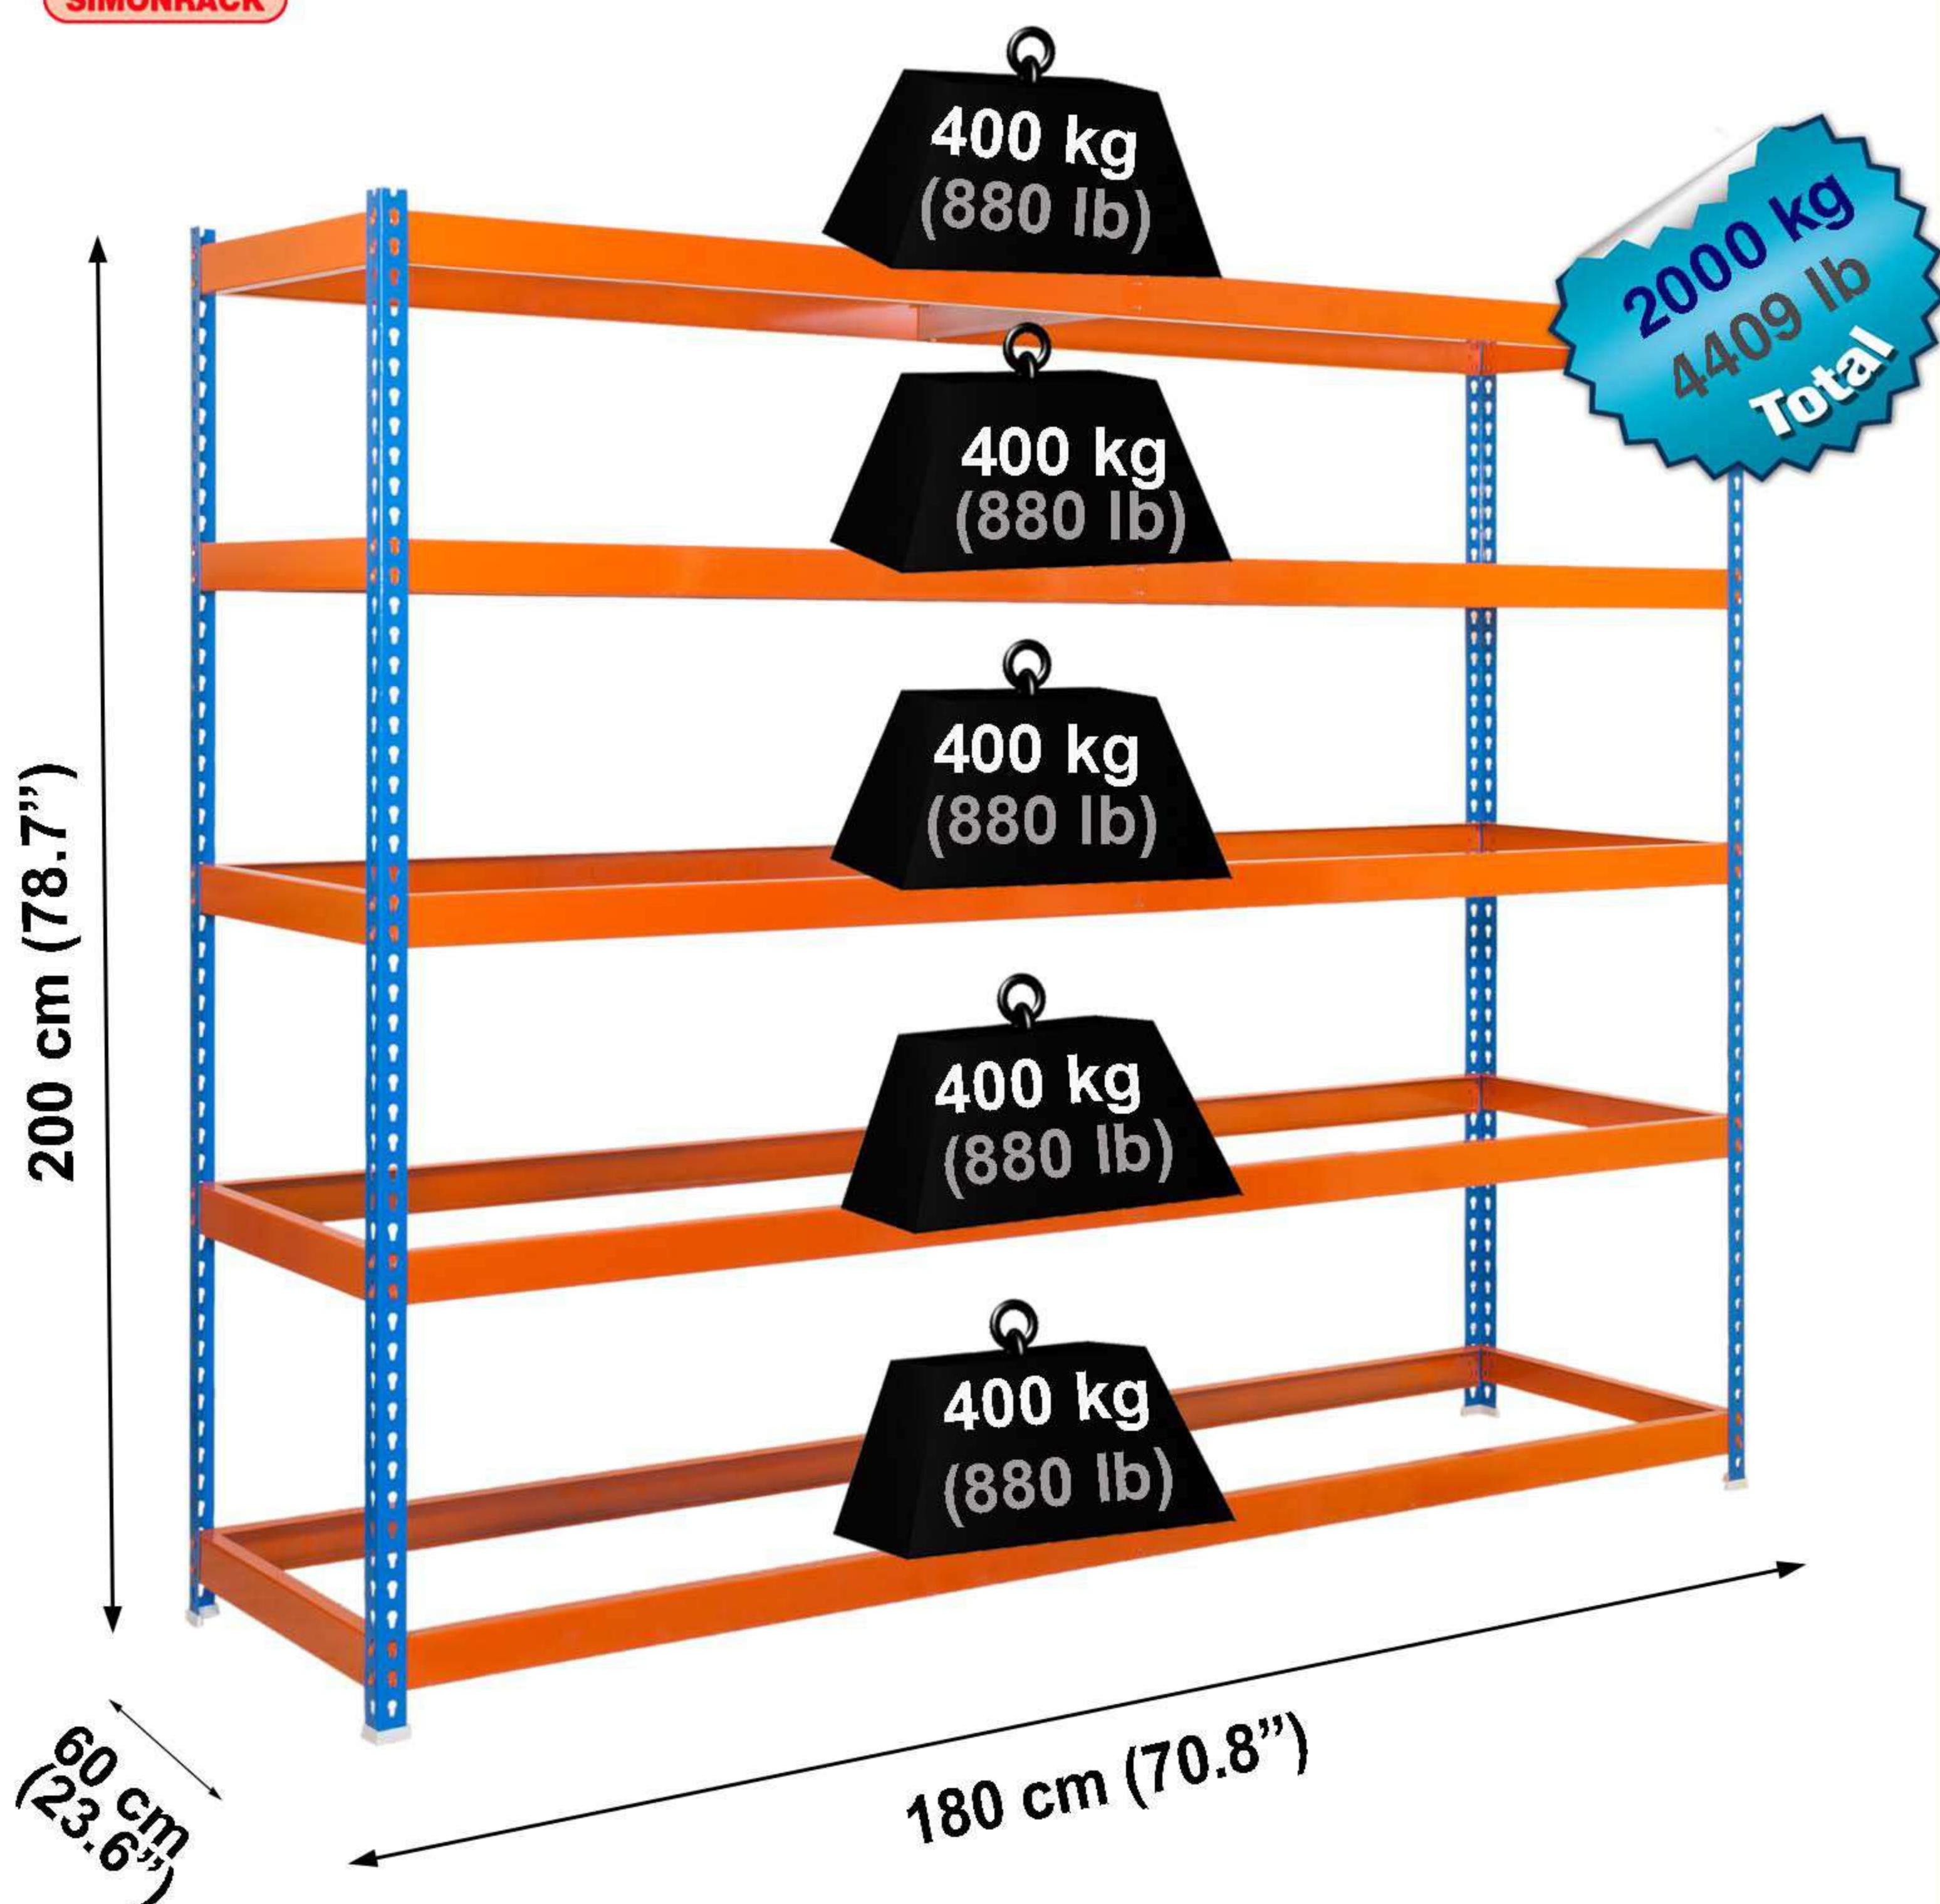

# ECOFORTE ST 1806-5

**200 x 180 x 60 cm**  
**78.7" x 70.8" x 23.6"**

NOT INCLUDED:

EPOXY POLIESTER

9 min.

4 x 200 cm 78.7"

5 x 60 cm 70.8"

10 x 180 cm 70.8"

10 x 60 cm 23.6"

[www.simonrack.com](http://www.simonrack.com)

**INSTRUCTIONS**